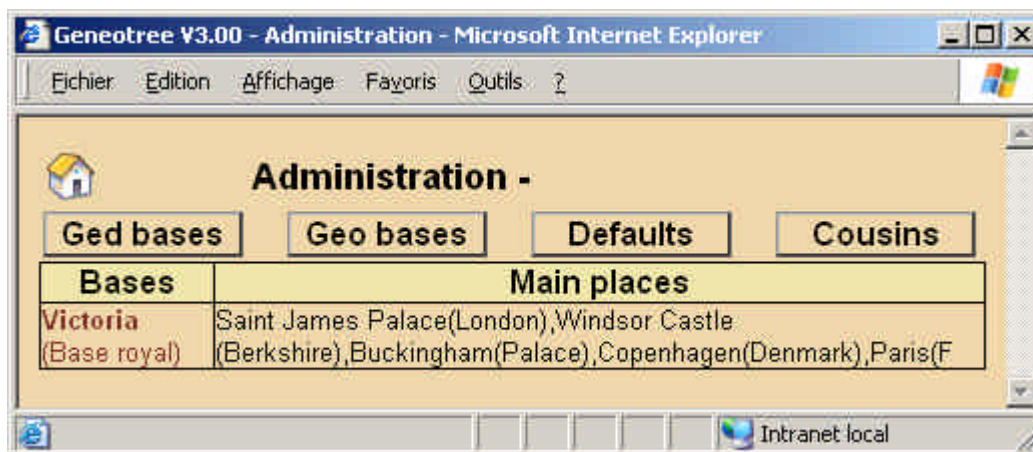

Best de-cujus finded : Chelsea CLINTON ° 27 FEB 1980

Gedcom file USpresident is successfully upoad

2145 individus

348 lieux

0 sources

3 medias

[Final update of sosas](#)

17 secondes

Nota Bene : If you have not administrator rights, Geneotree ask you to continue for each timeout (all the 30 secondes)

Clic on « Final update of sosa.

Congratulation.

You can start to navigate in GeneoTree