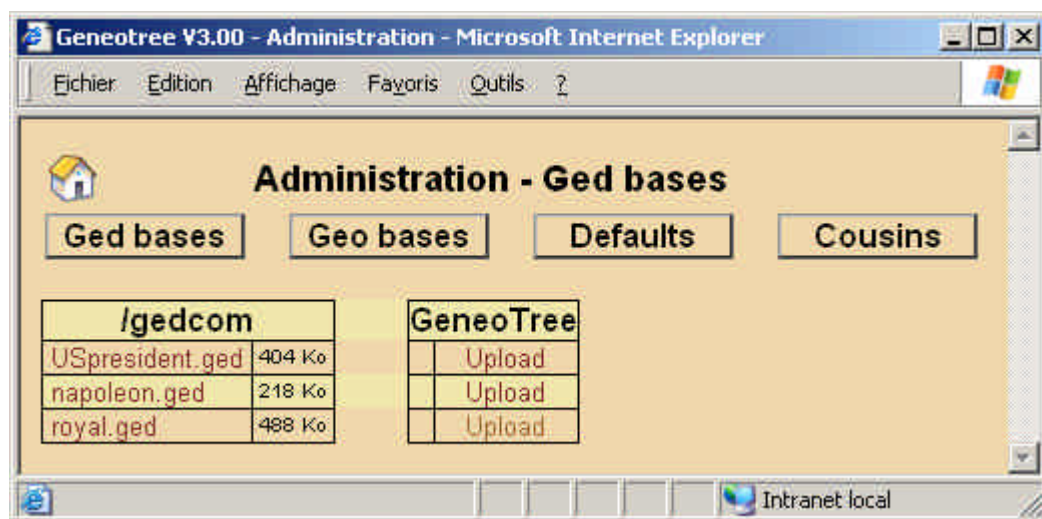

The following screen appears

Type password that you have defined in sql.inc.php file.

By default, password is « password ».

The following screen appeared

Gedcom administration

This screen inform you that no database are online, but 3 gedcom files are ready to upload.