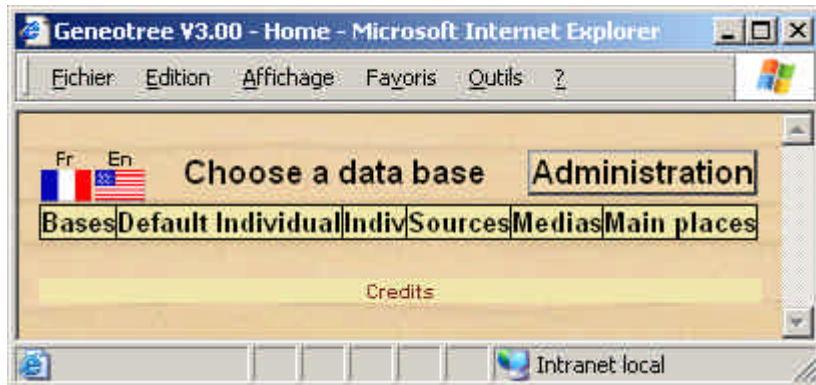

Geneotree Release 3.10 - User Guide

INDEX

1.	INITIALISATION	2
2.	GENEOTREE.....	4

1. Initialisation

The first screen is following :

You'll must upload your first gedcom file.

Clic on « Administration » link