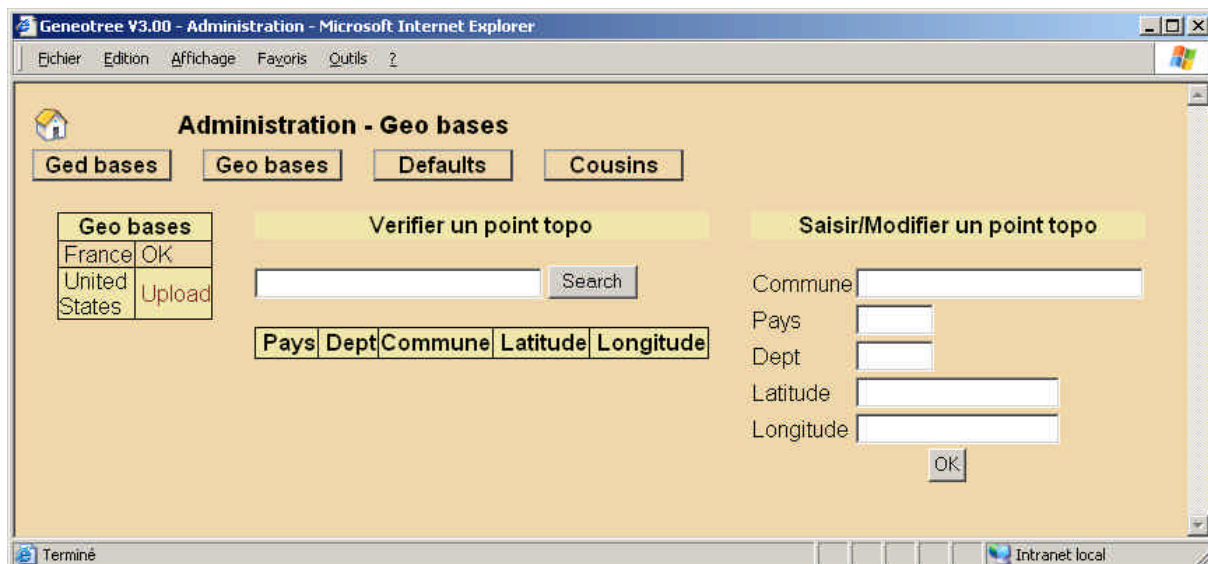

Best de-cujus finded : Chelsea CLINTON ° 27 FEB 1980

Gedcom file USpresident is successfully upoad

2145 individus

348 lieux

0 sources

3 medias

[Final update of sosas](#)

17 secondes

Nota Bene : If you have not administrator rights, Geneotree ask you to continue for each timeout (all the 30 secondes)

Clic on « Final update of sosa.

Congratulation.

You can start to navigate in GeneoTree