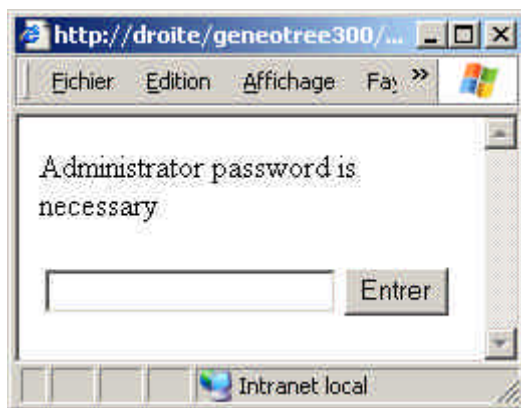

Geneotree Release 3.10 - User Guide

INDEX

1.	INITIALISATION	2
2.	GENEOTREE.....	4

1. Initialisation

The first screen is following :

You'll must upload your first gedcom file.

Clic on « Administration » link

The following screen appears

Type password that you have defined in sql.inc.php file.

By default, password is « password ».

The following screen appeared

Gedcom administration

This screen inform you that no database are online, but 3 gedcom files are ready to upload.