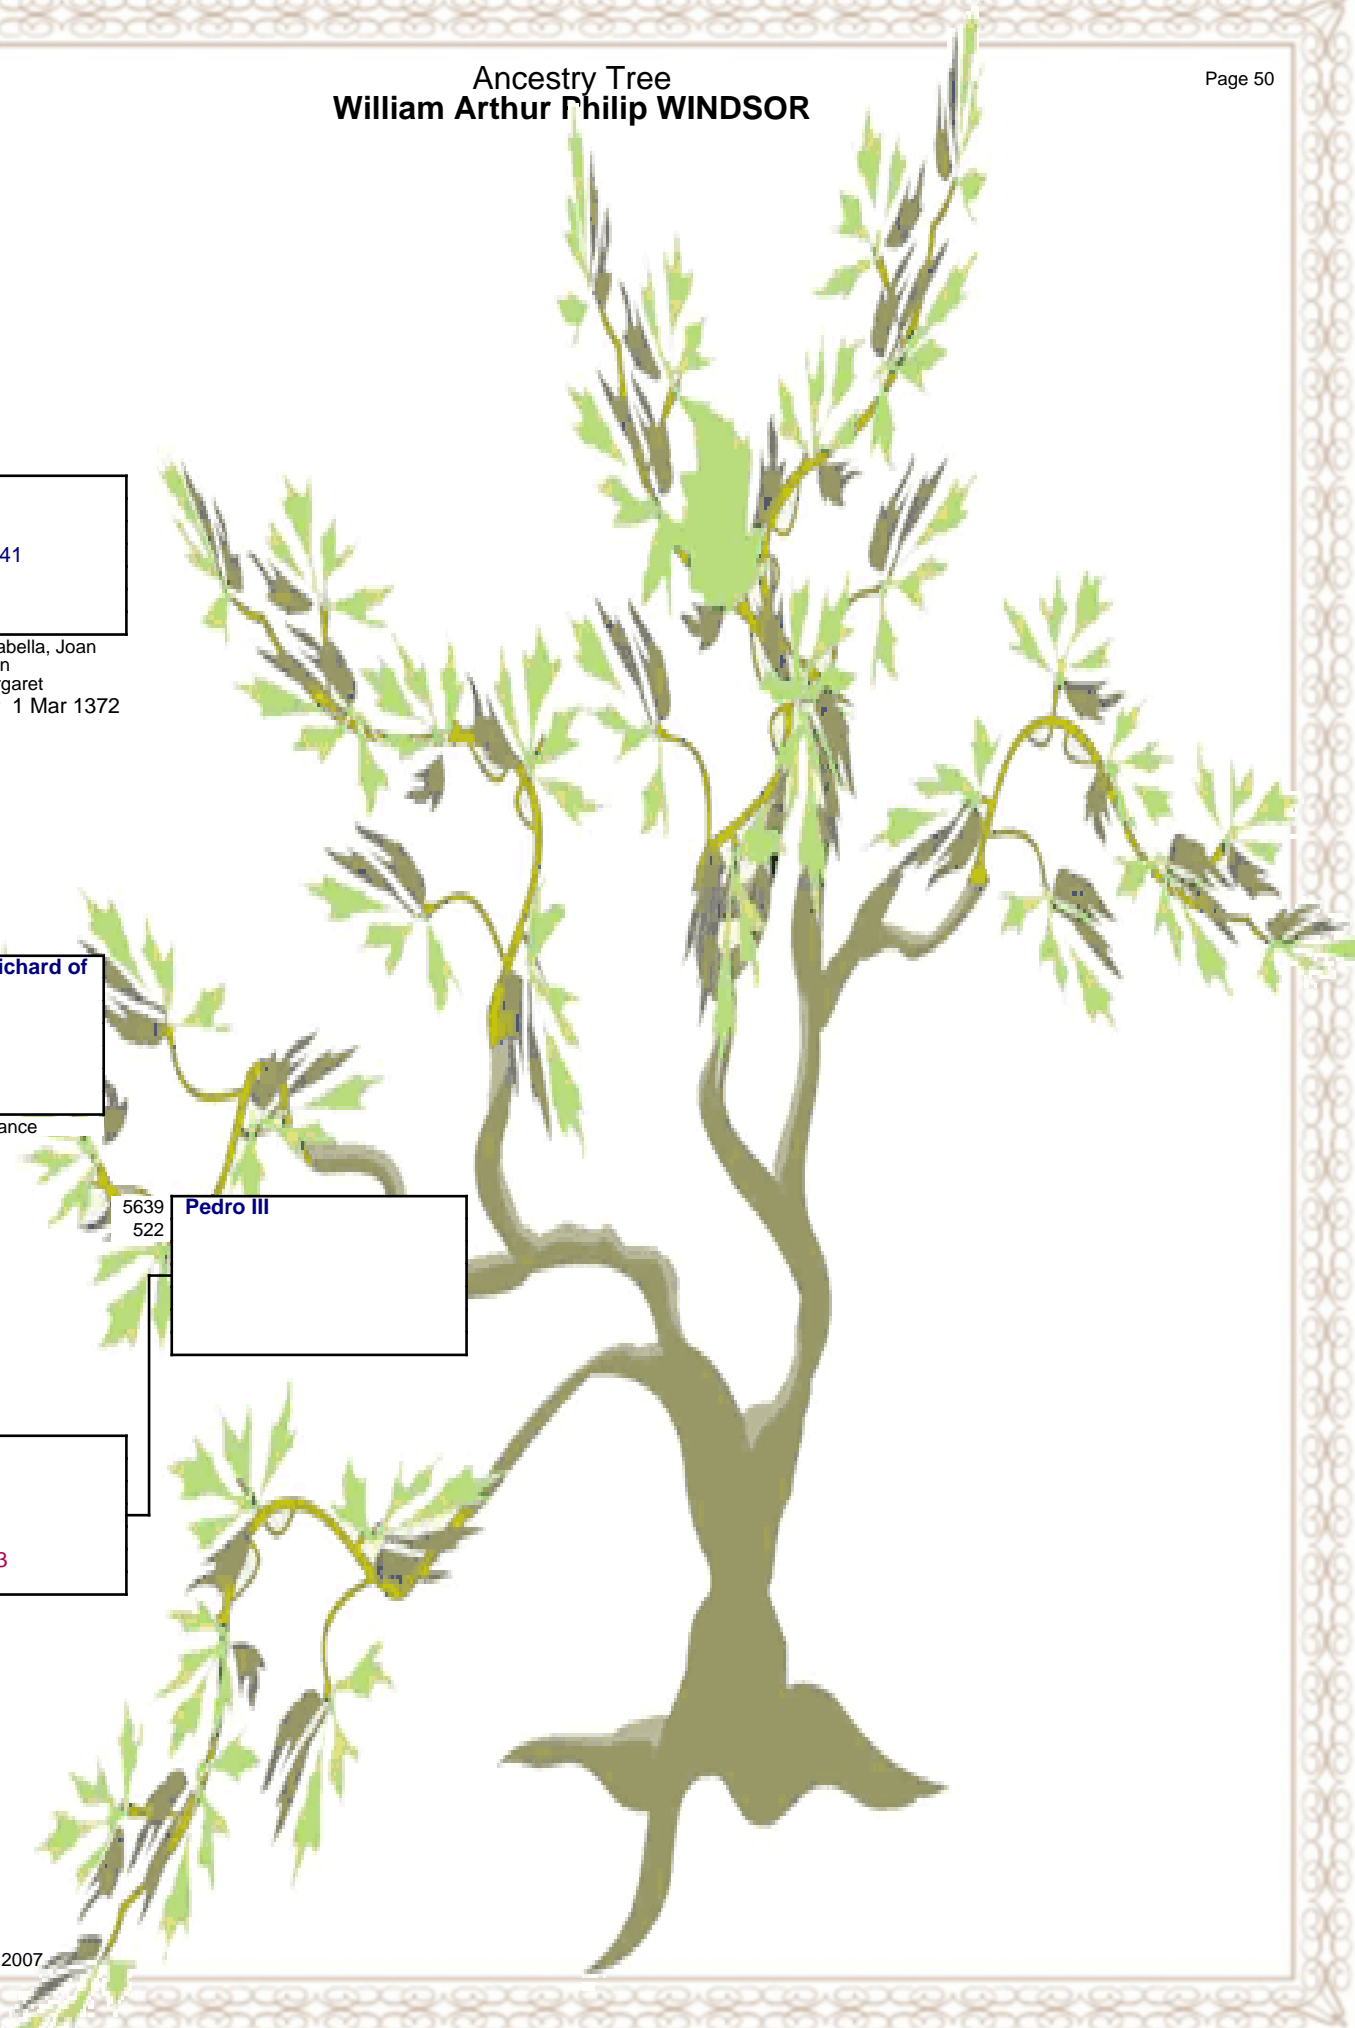

2819
761

1 b&s: Constanza

Ancestry Tree William Arthur Philip WINDSOR

2819
762

MORTIMER Roger
† on 1398
in Ireland
3 b&s: Edmund, Elizabeth, Philippa

5639
524
MORTIMER Edmund
† on 1381

1127
9048
MORTIMER Roger
† on 1360