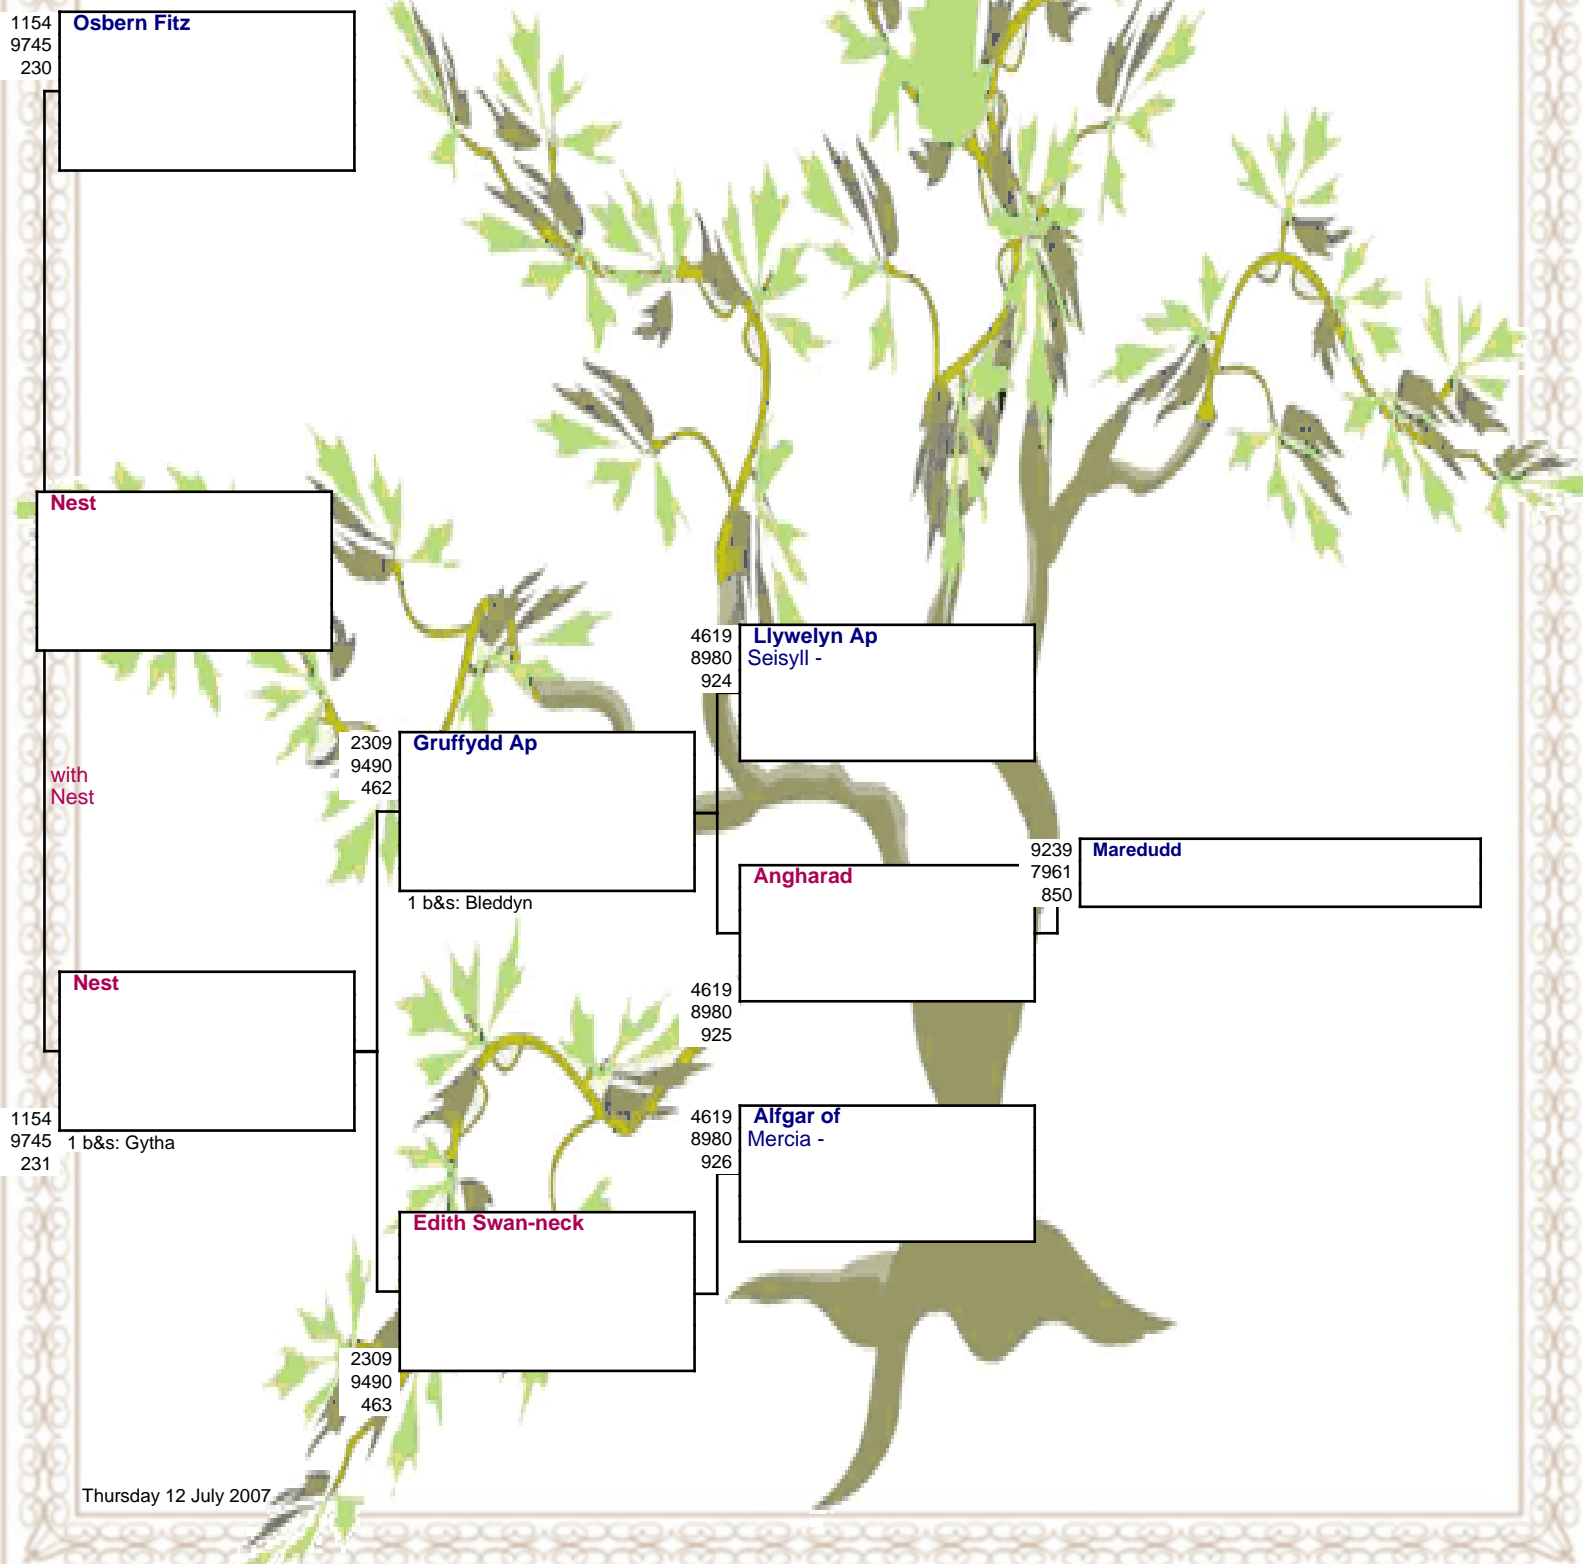

Ancestry Tree William Arthur Philip WINDSOR