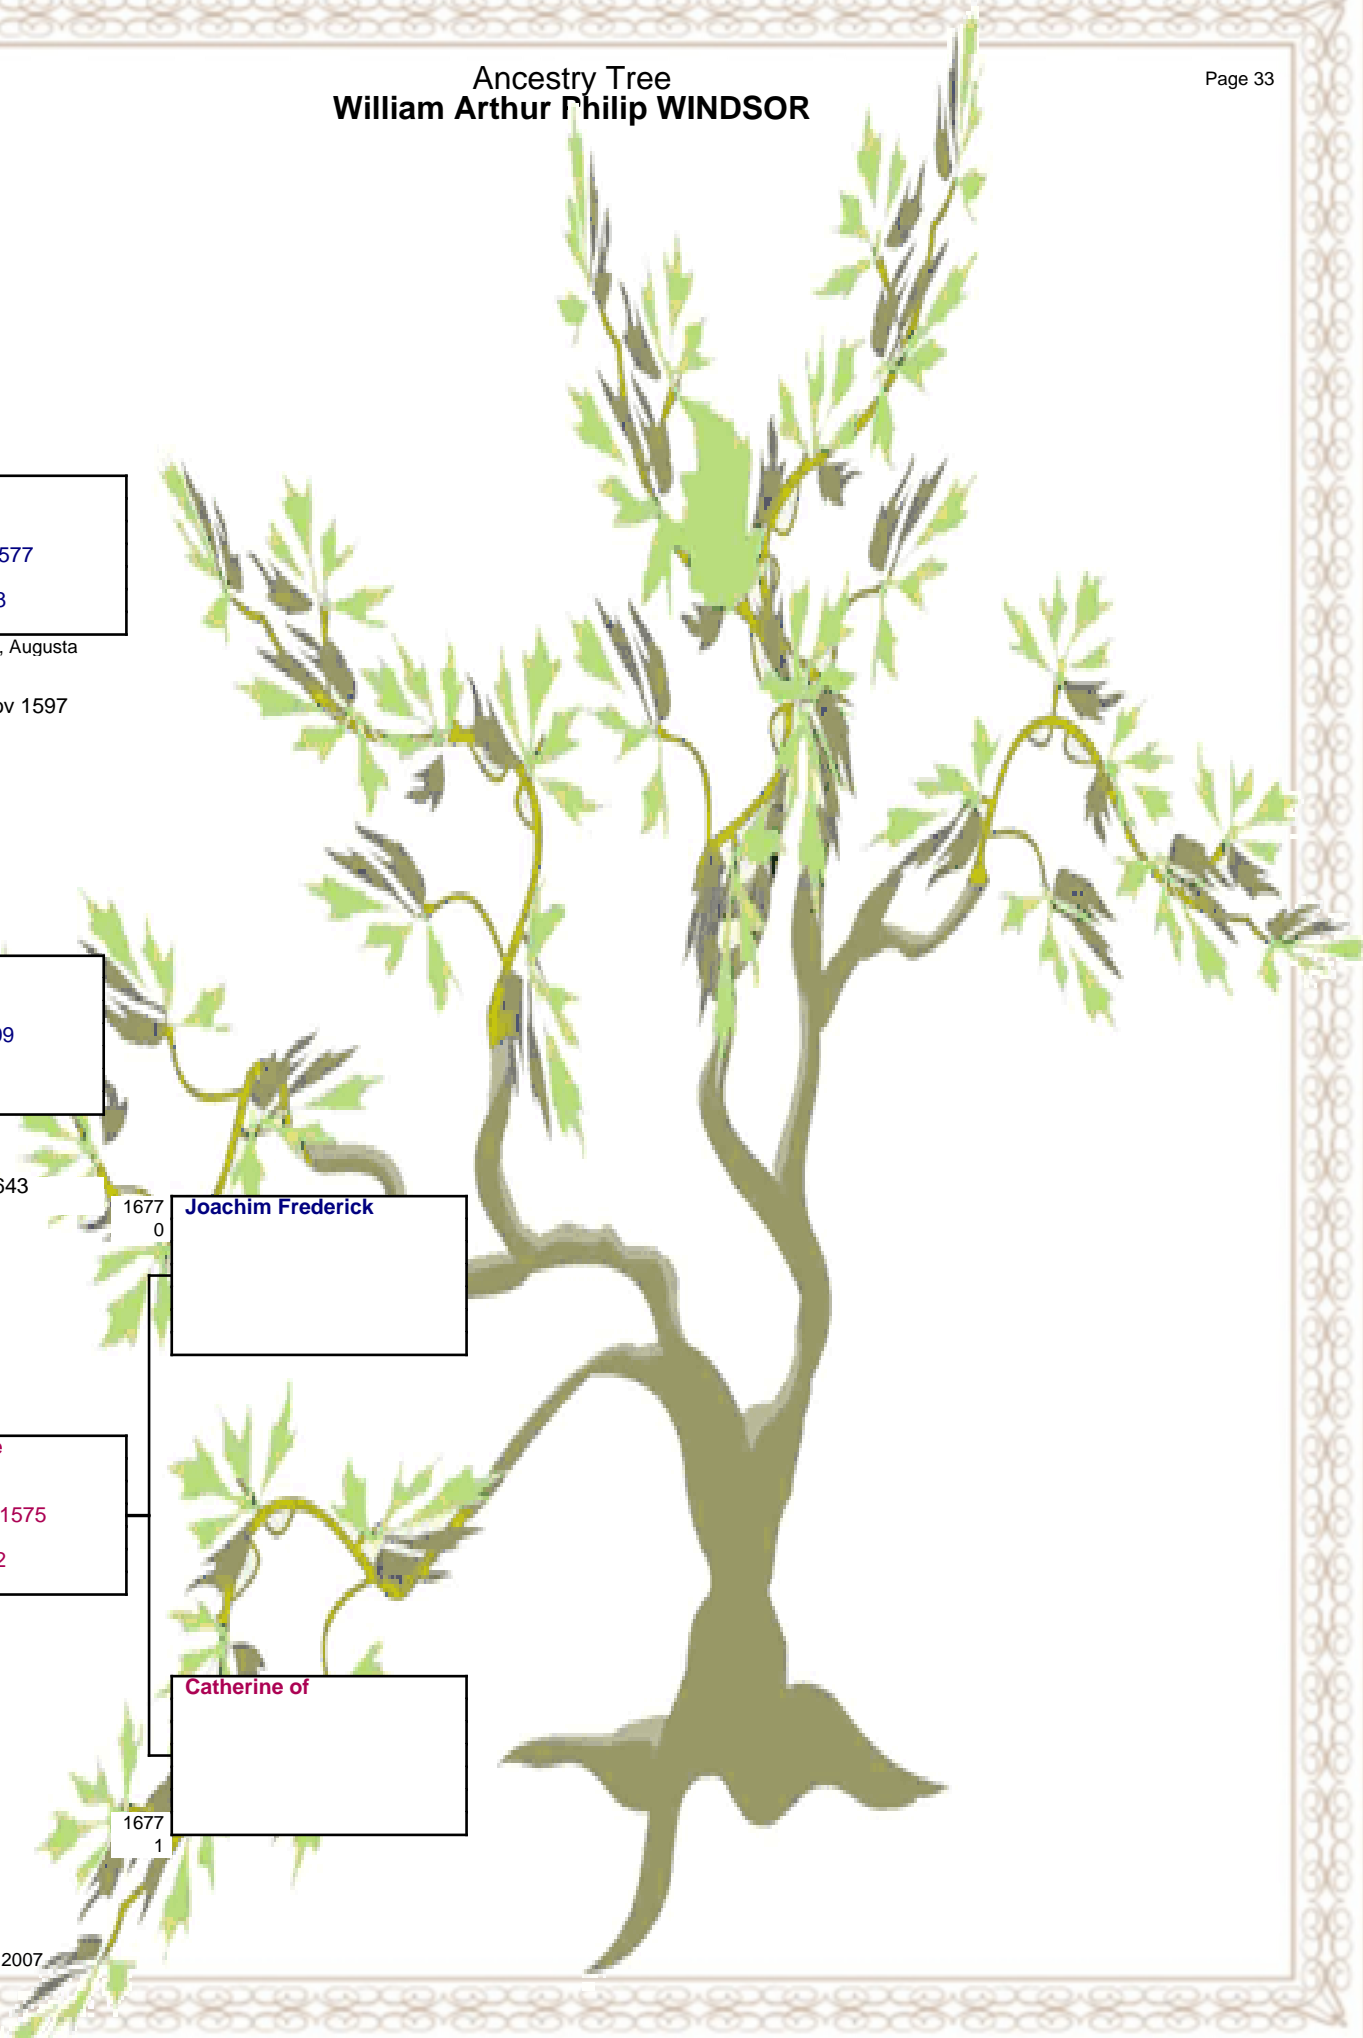

married on 1 Oct 1643
in Gluckstadt
with
Anne Catherine

1677
0
Joachim Frederick

Anne Catherine
borne on 26 Jun 1575
† on 29 Mar 1612

8385

Catherine of

1677
1

Ancestry Tree
William Arthur Philip WINDSOR

8720