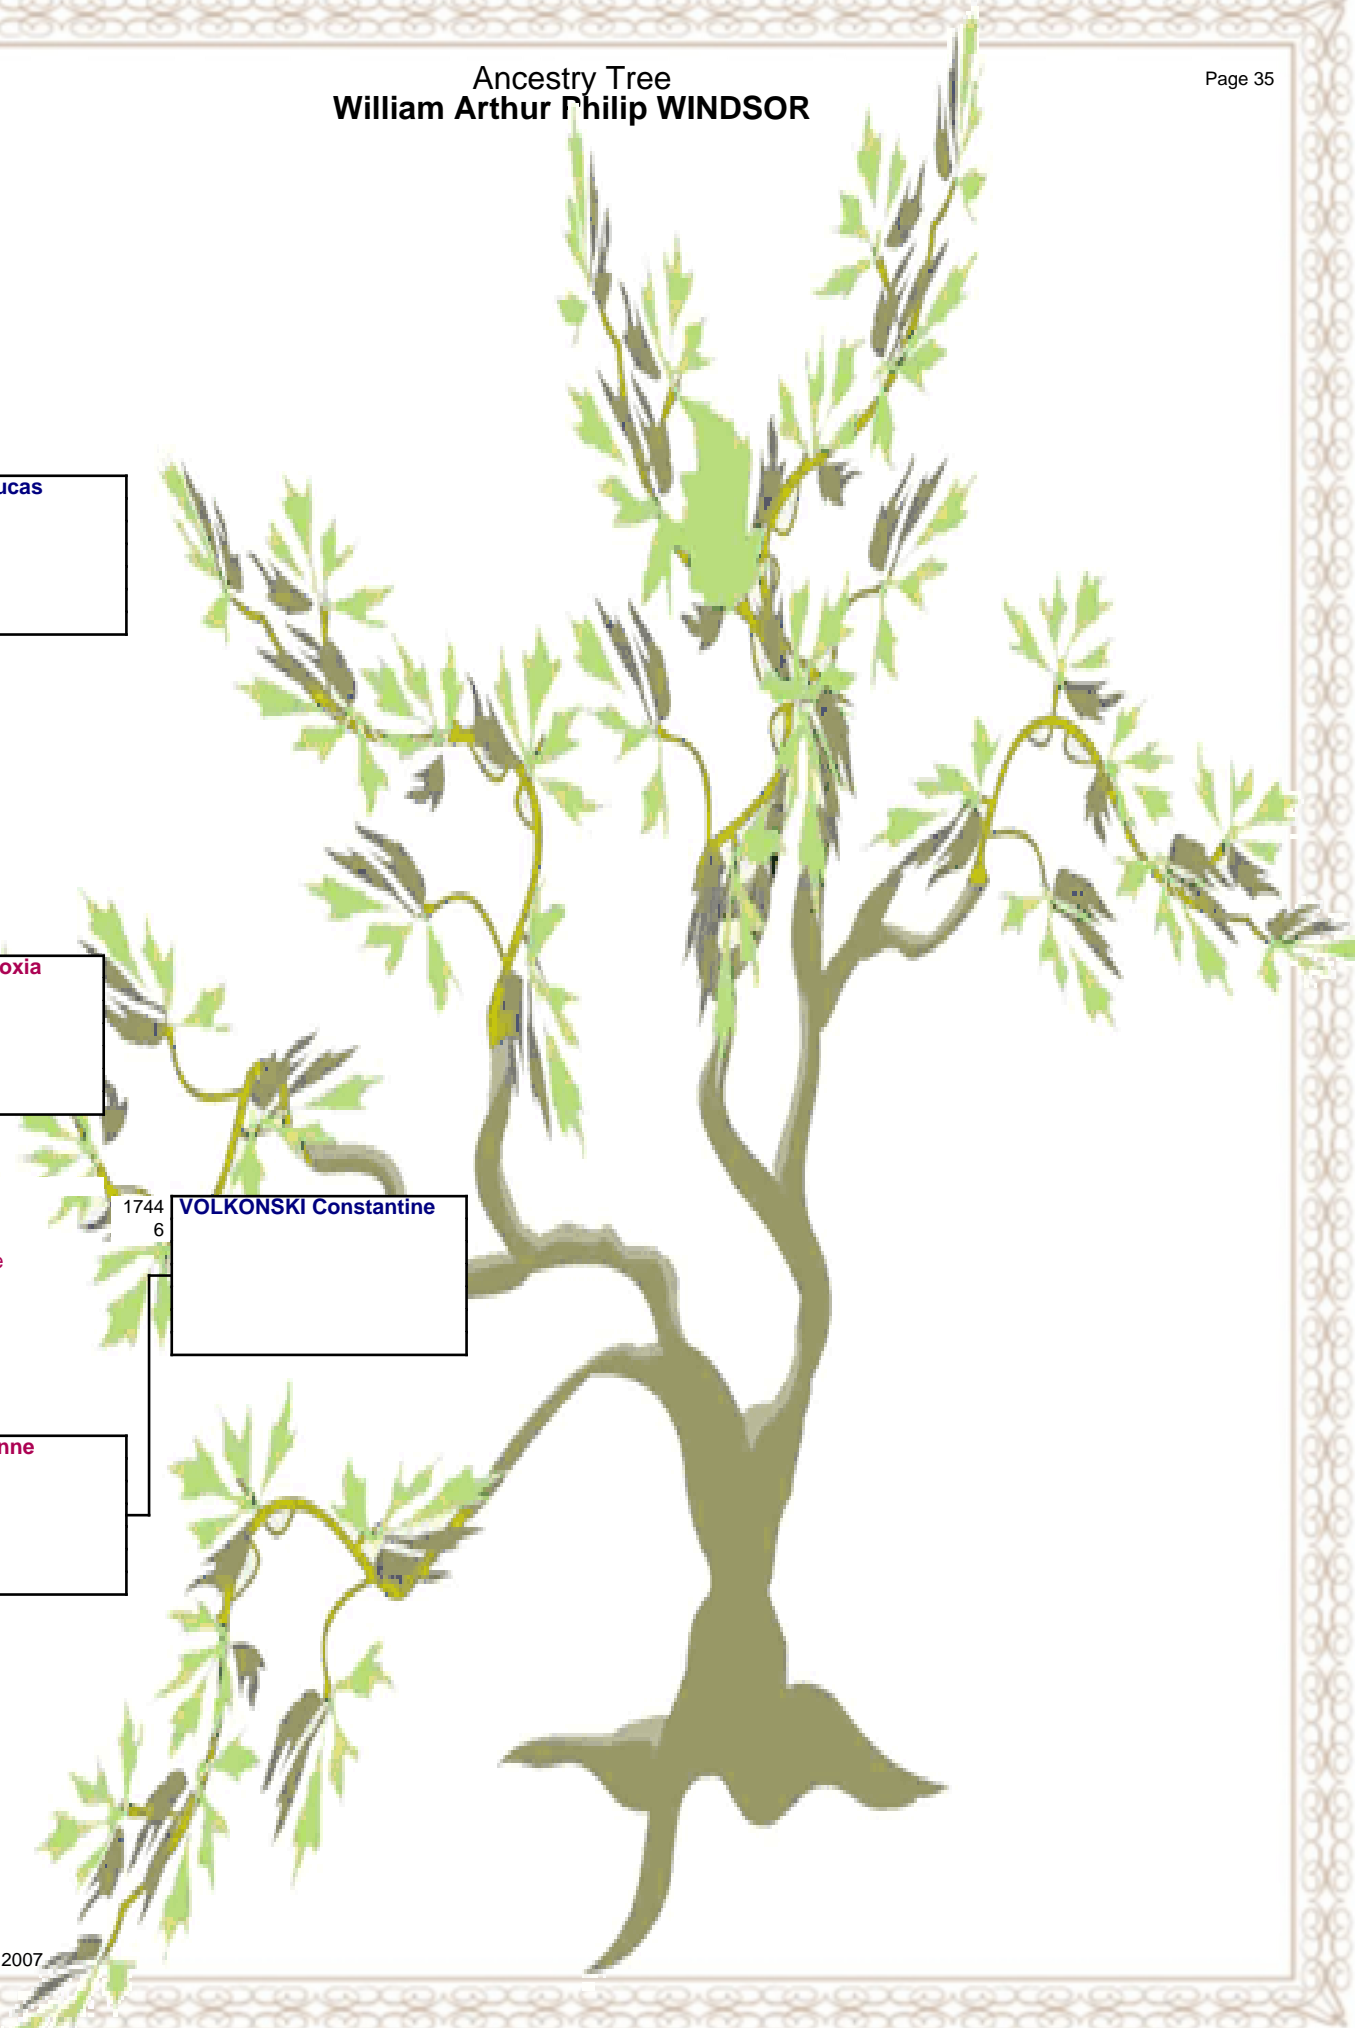

Ancestry Tree
William Arthur Philip WINDSOR

8722 **STRESHNIEV Lucas**
† on 1650

STRESHNIEV Eudoxia
borne on 1608
† on 1645

married on 1626
with
VOLKONSKA Anne

1744
6 **VOLKONSKI Constantine**

VOLKONSKA Anne
8723