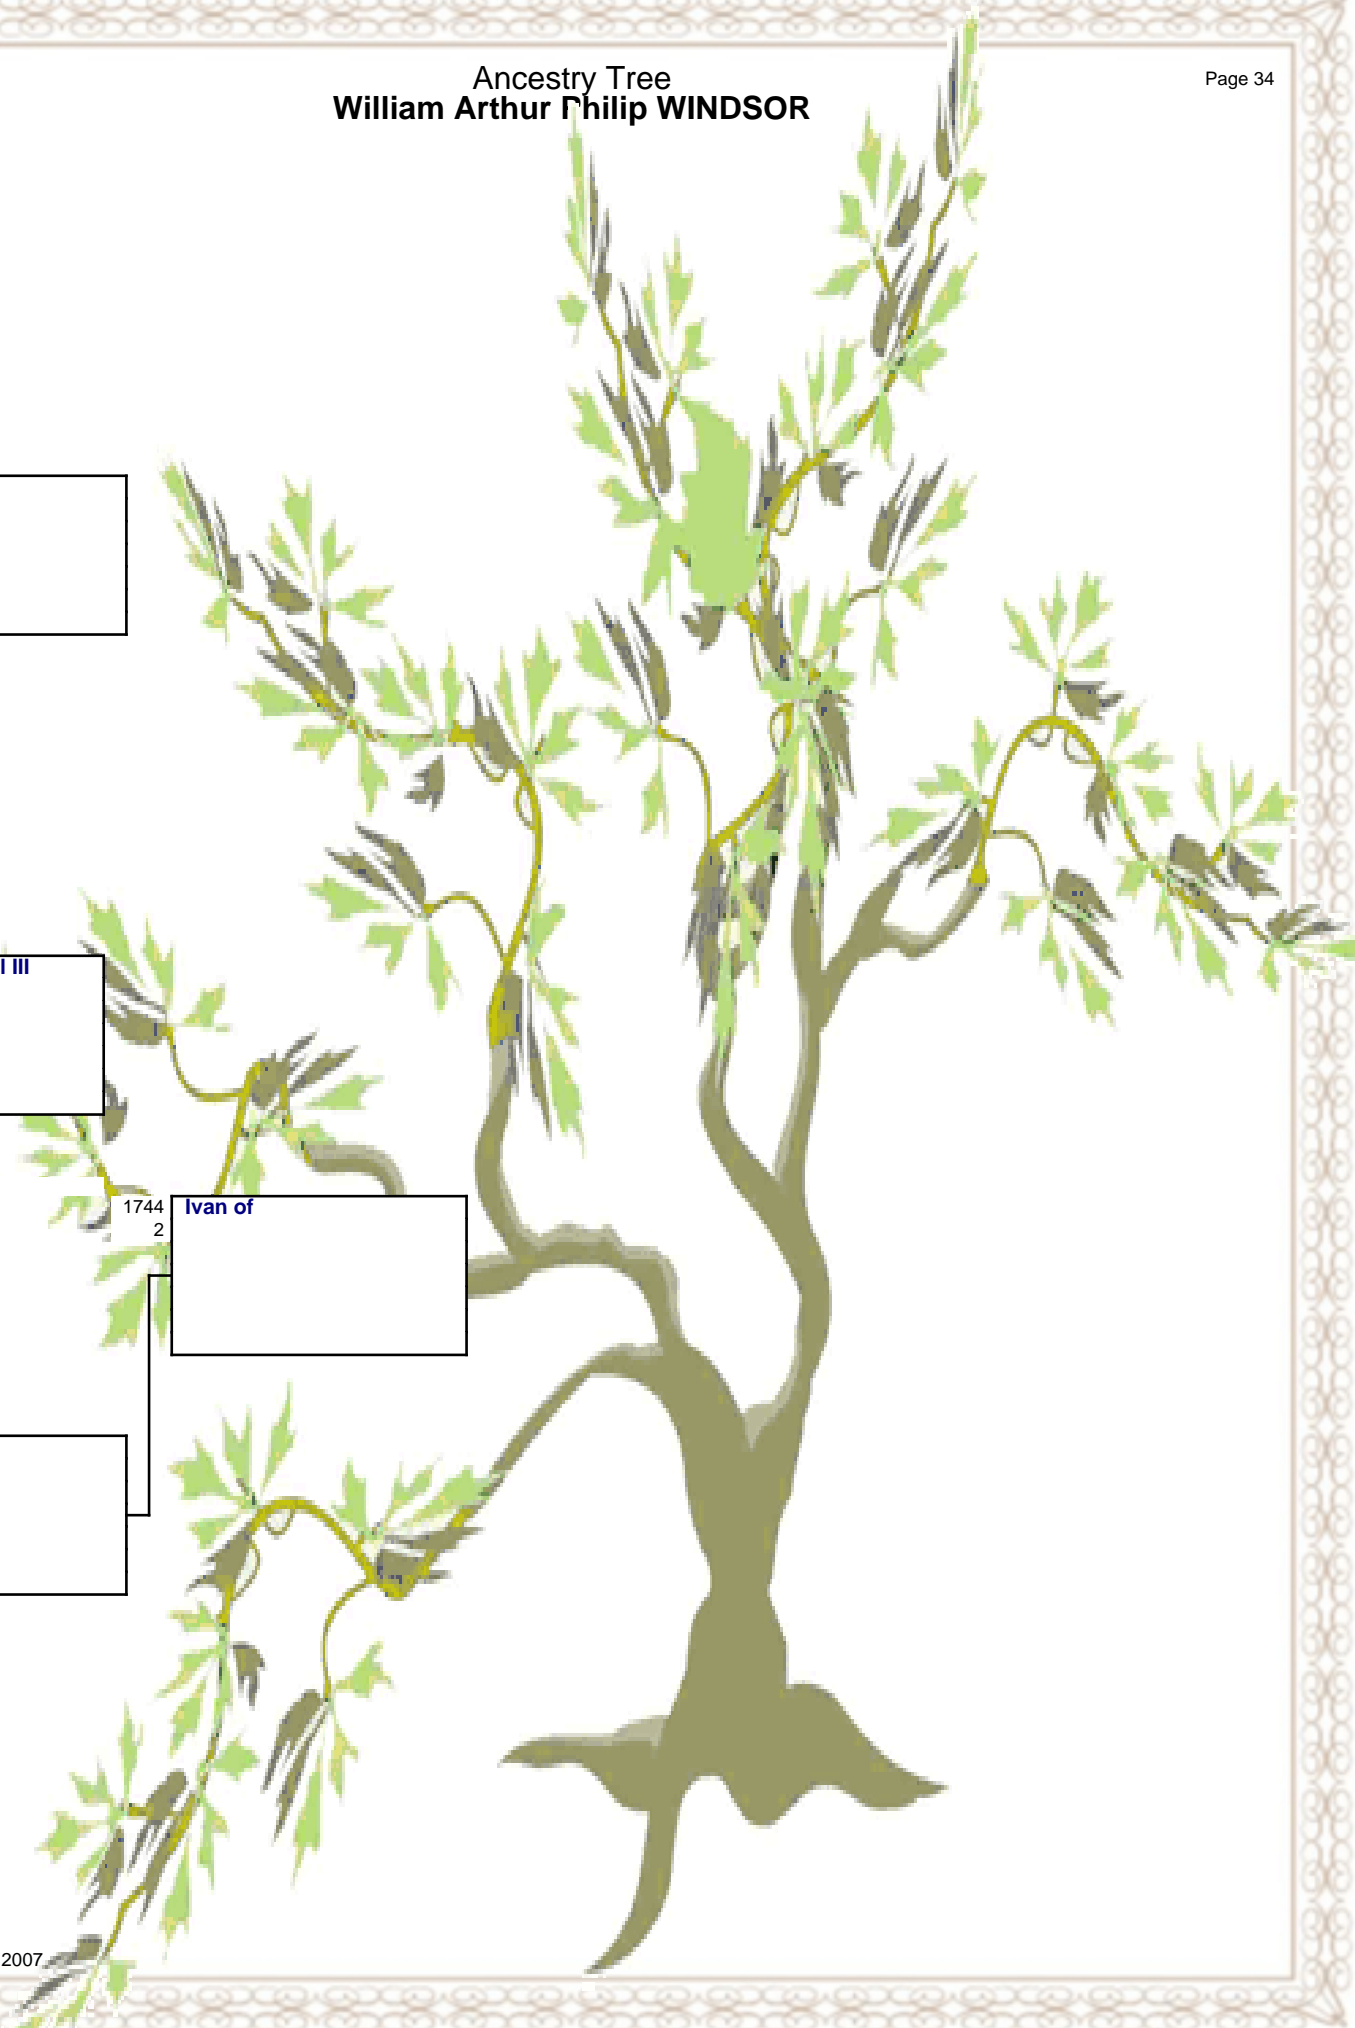

Ancestry Tree
William Arthur Philip WINDSOR

8720

Theodore
† on 1633

ROMANOV Mikhail III
born on 1597
† on 1645

married on 1626
with
Xenia

1744
2
Ivan of

Xenia
† on 1631

8721