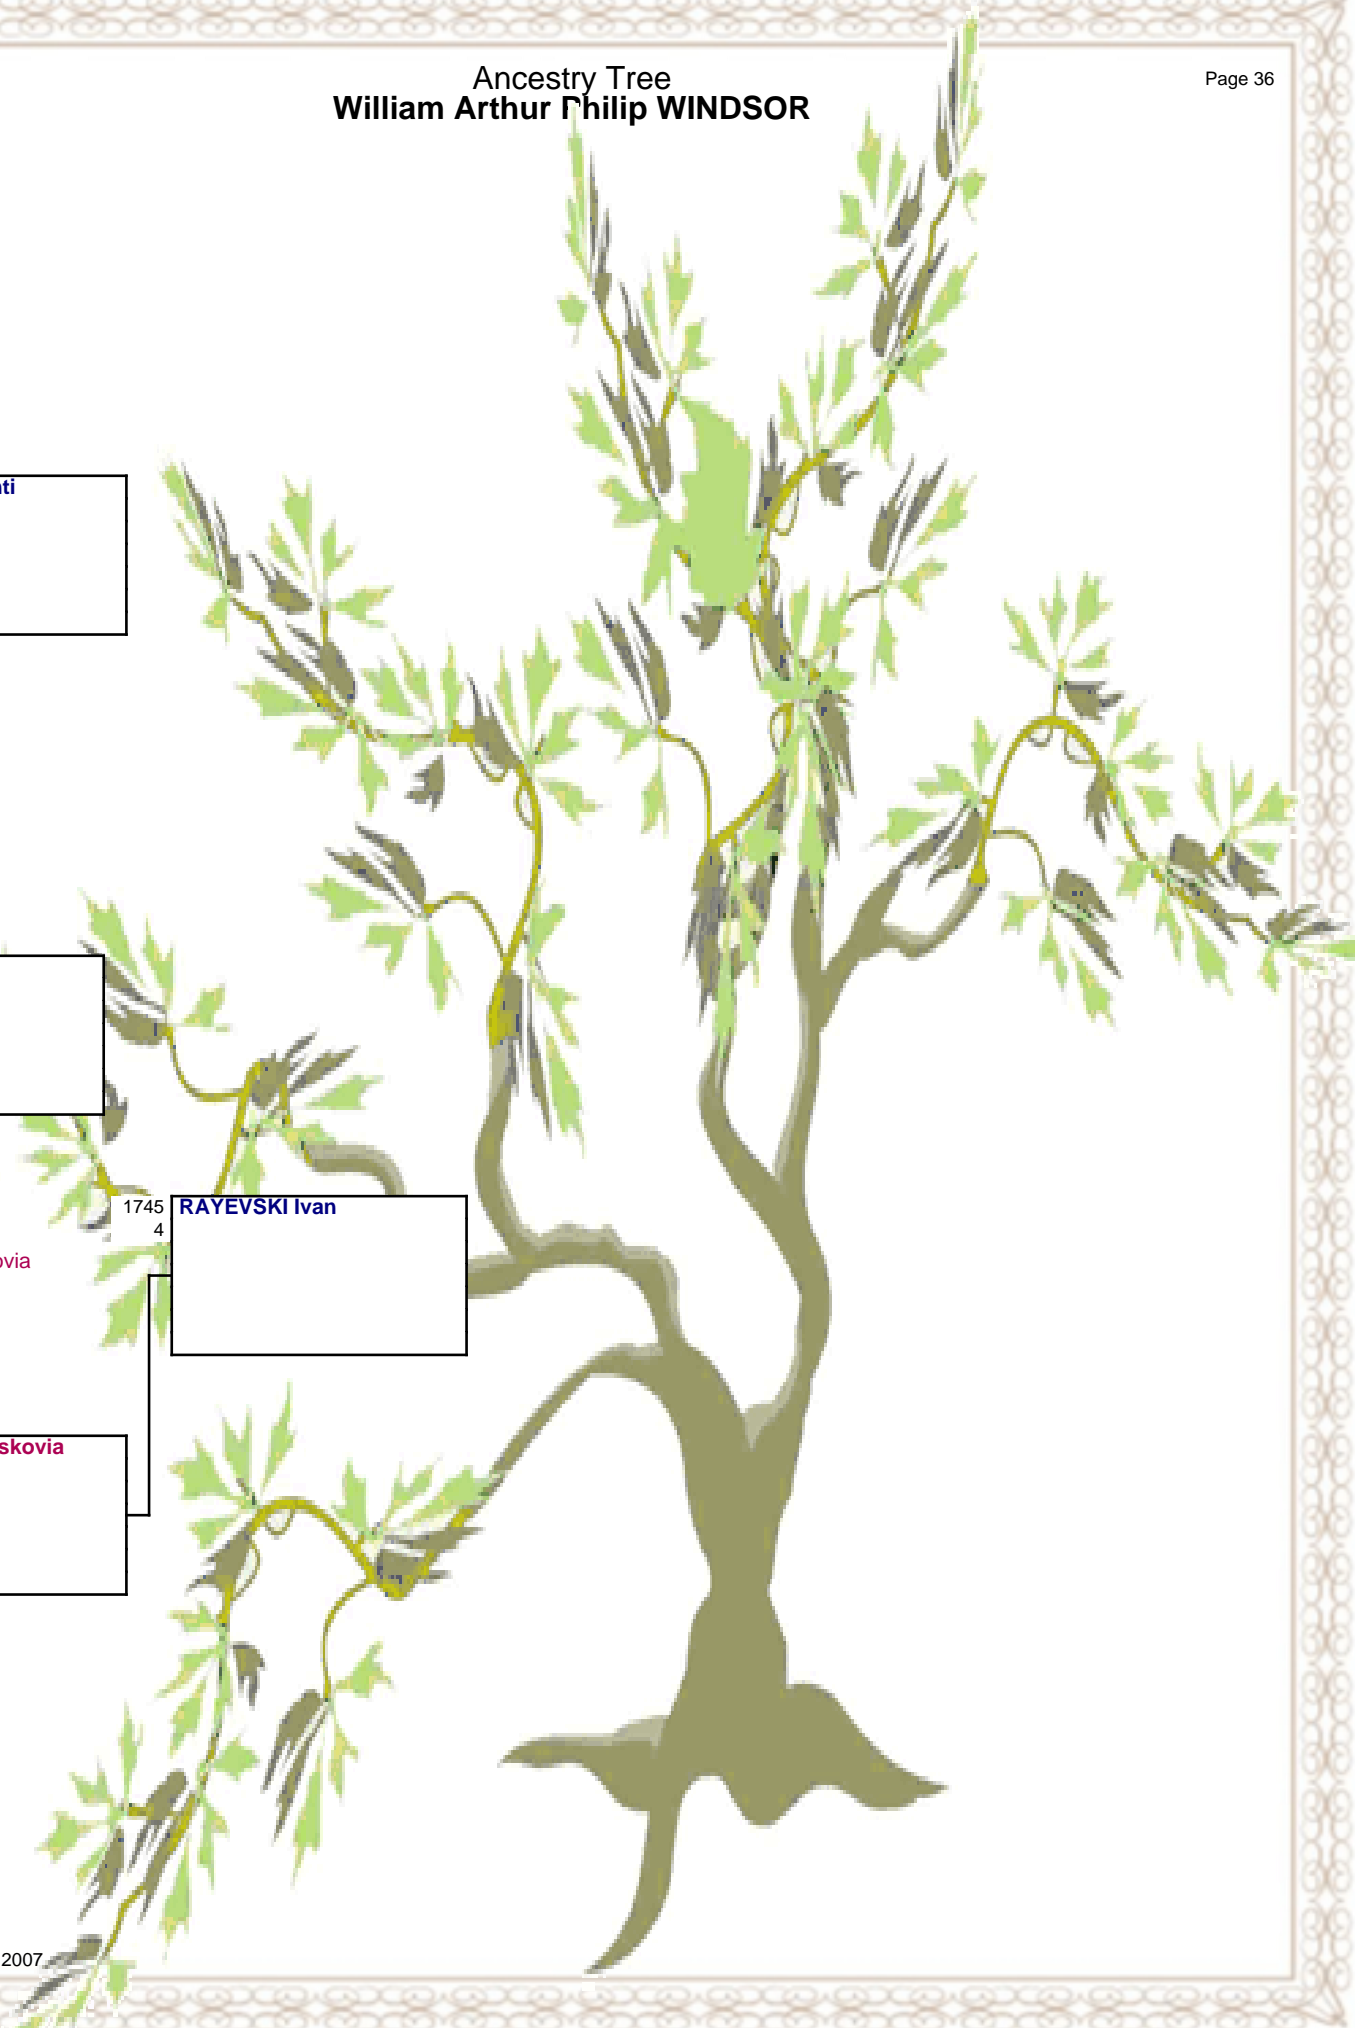

1745
4 RAYEVSKI Ivan
with RAYEVSKA Praskovia

RAYEVSKA Praskovia
† on 1641
8727

Ancestry Tree
William Arthur Philip WINDSOR

Ancestry Tree
William Arthur Philip WINDSOR

1194
2

O'BRIEN Dermont

† on 1624

2388
4