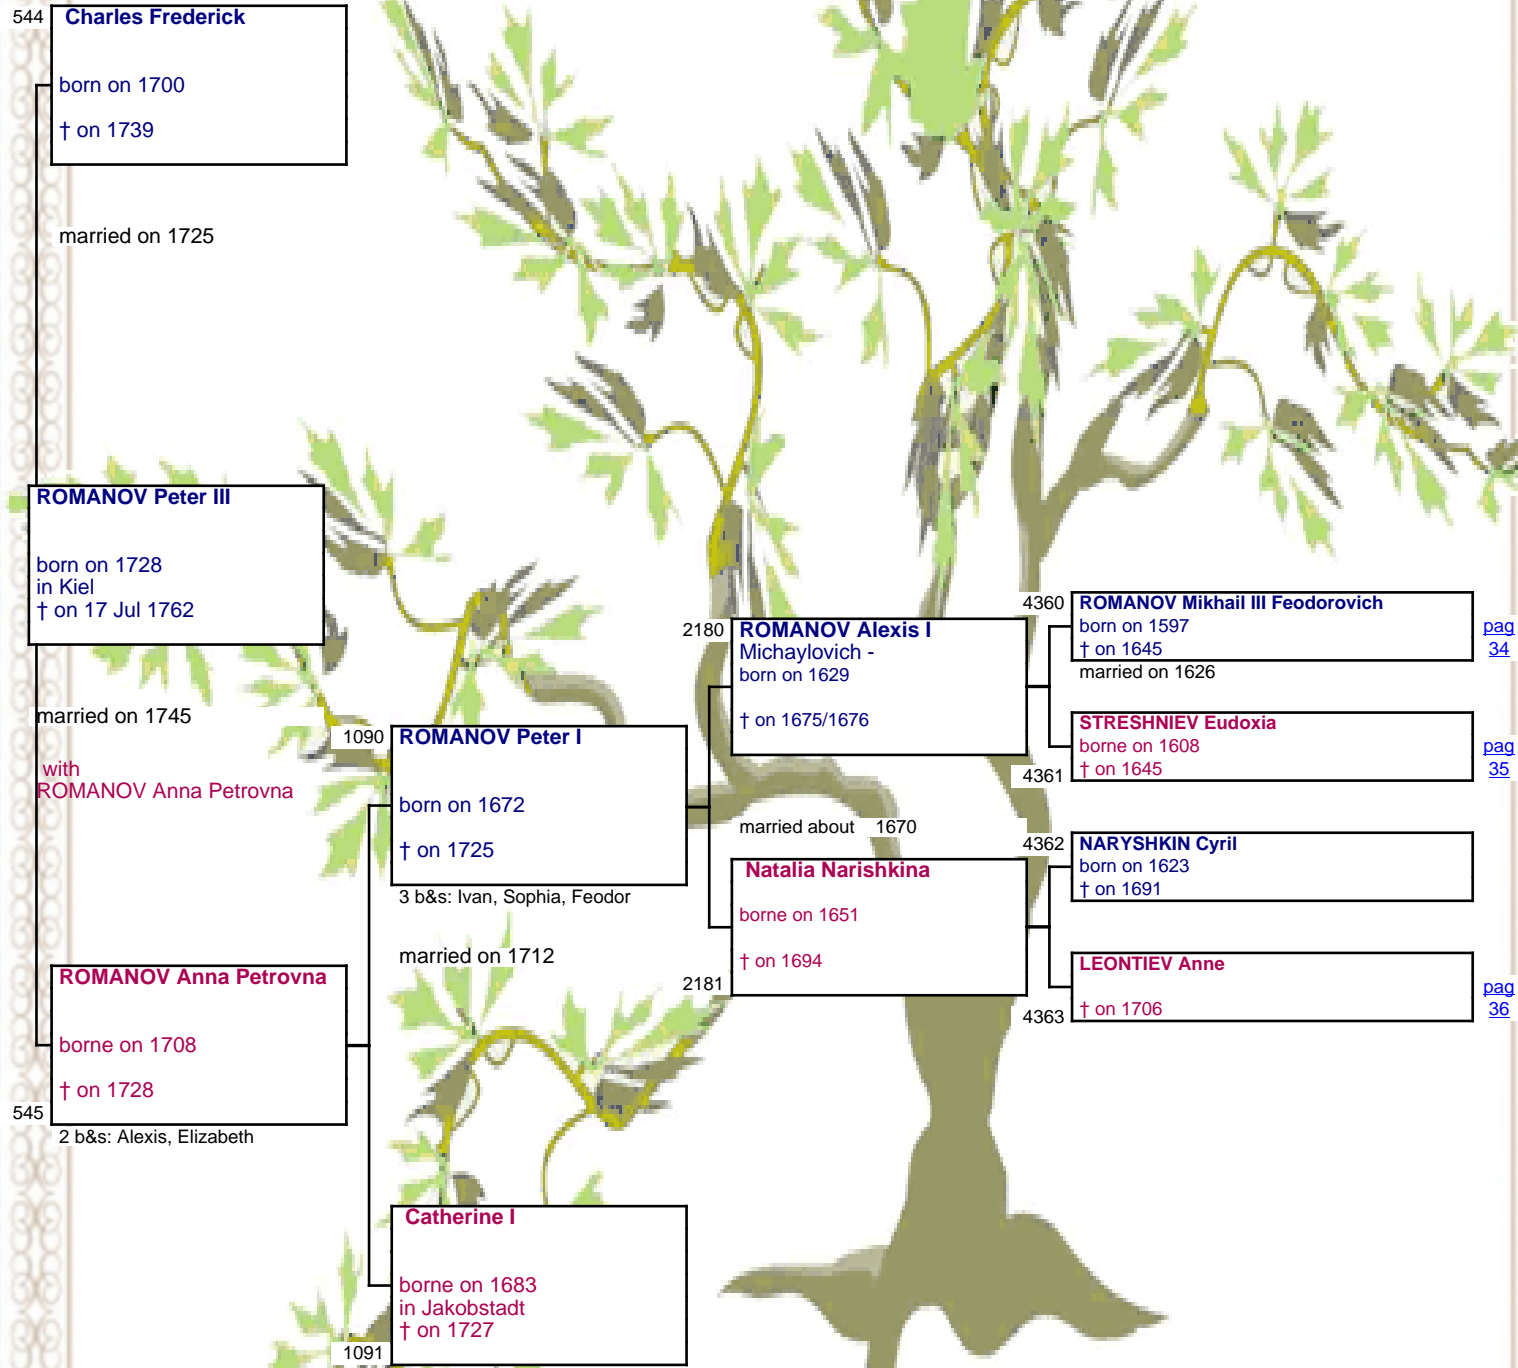

Ancestry Tree William Arthur Philip WINDSOR