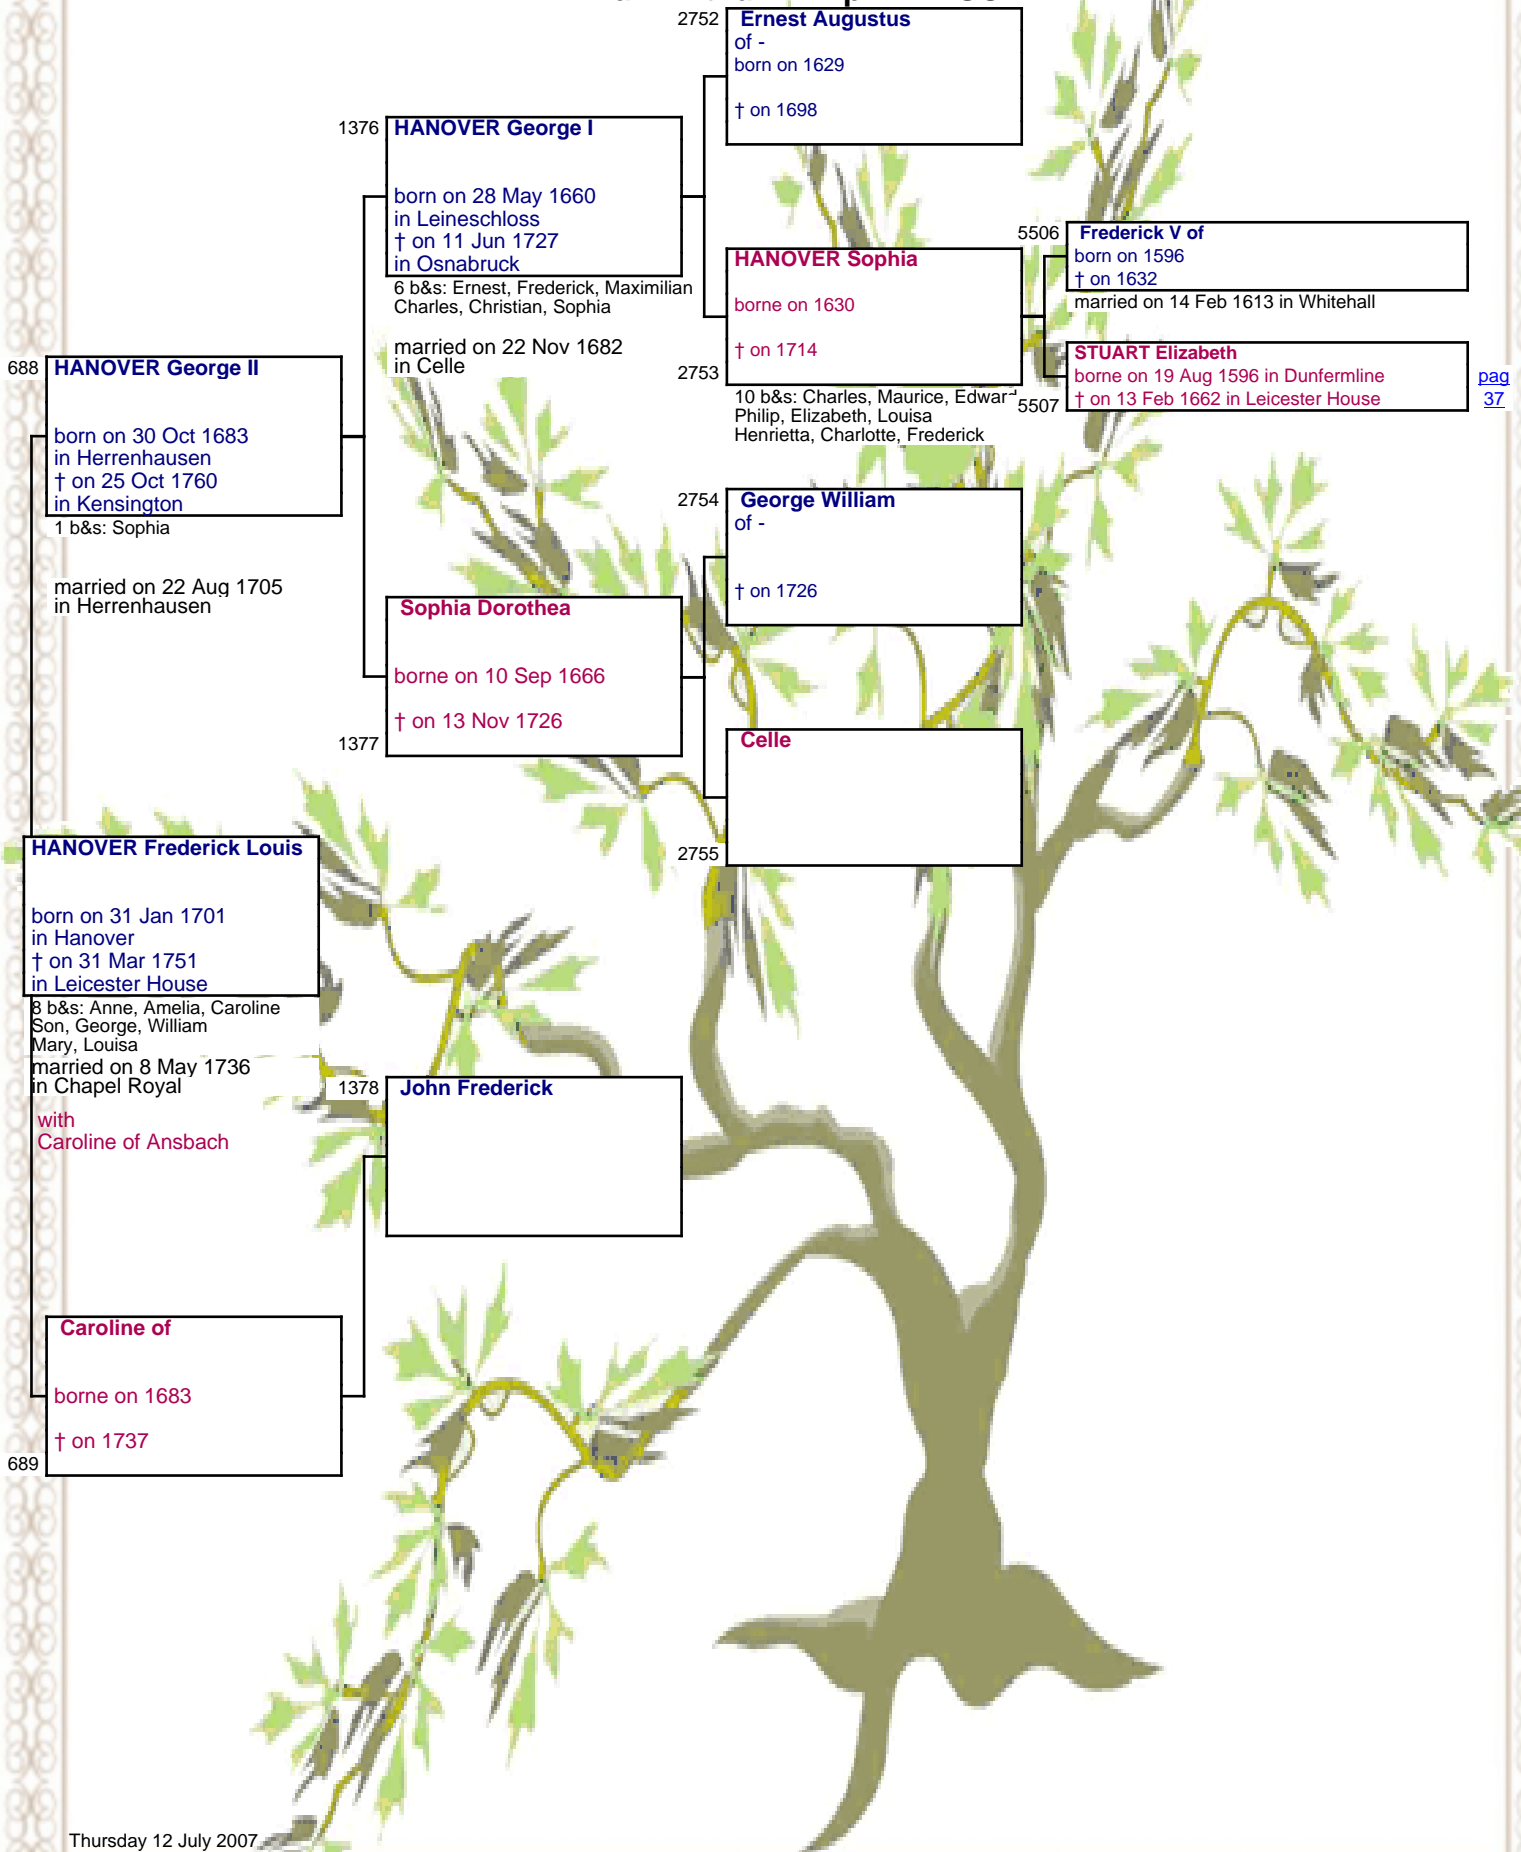

Ancestry Tree

William Arthur Philip WINDSOR

[pag 37](#)