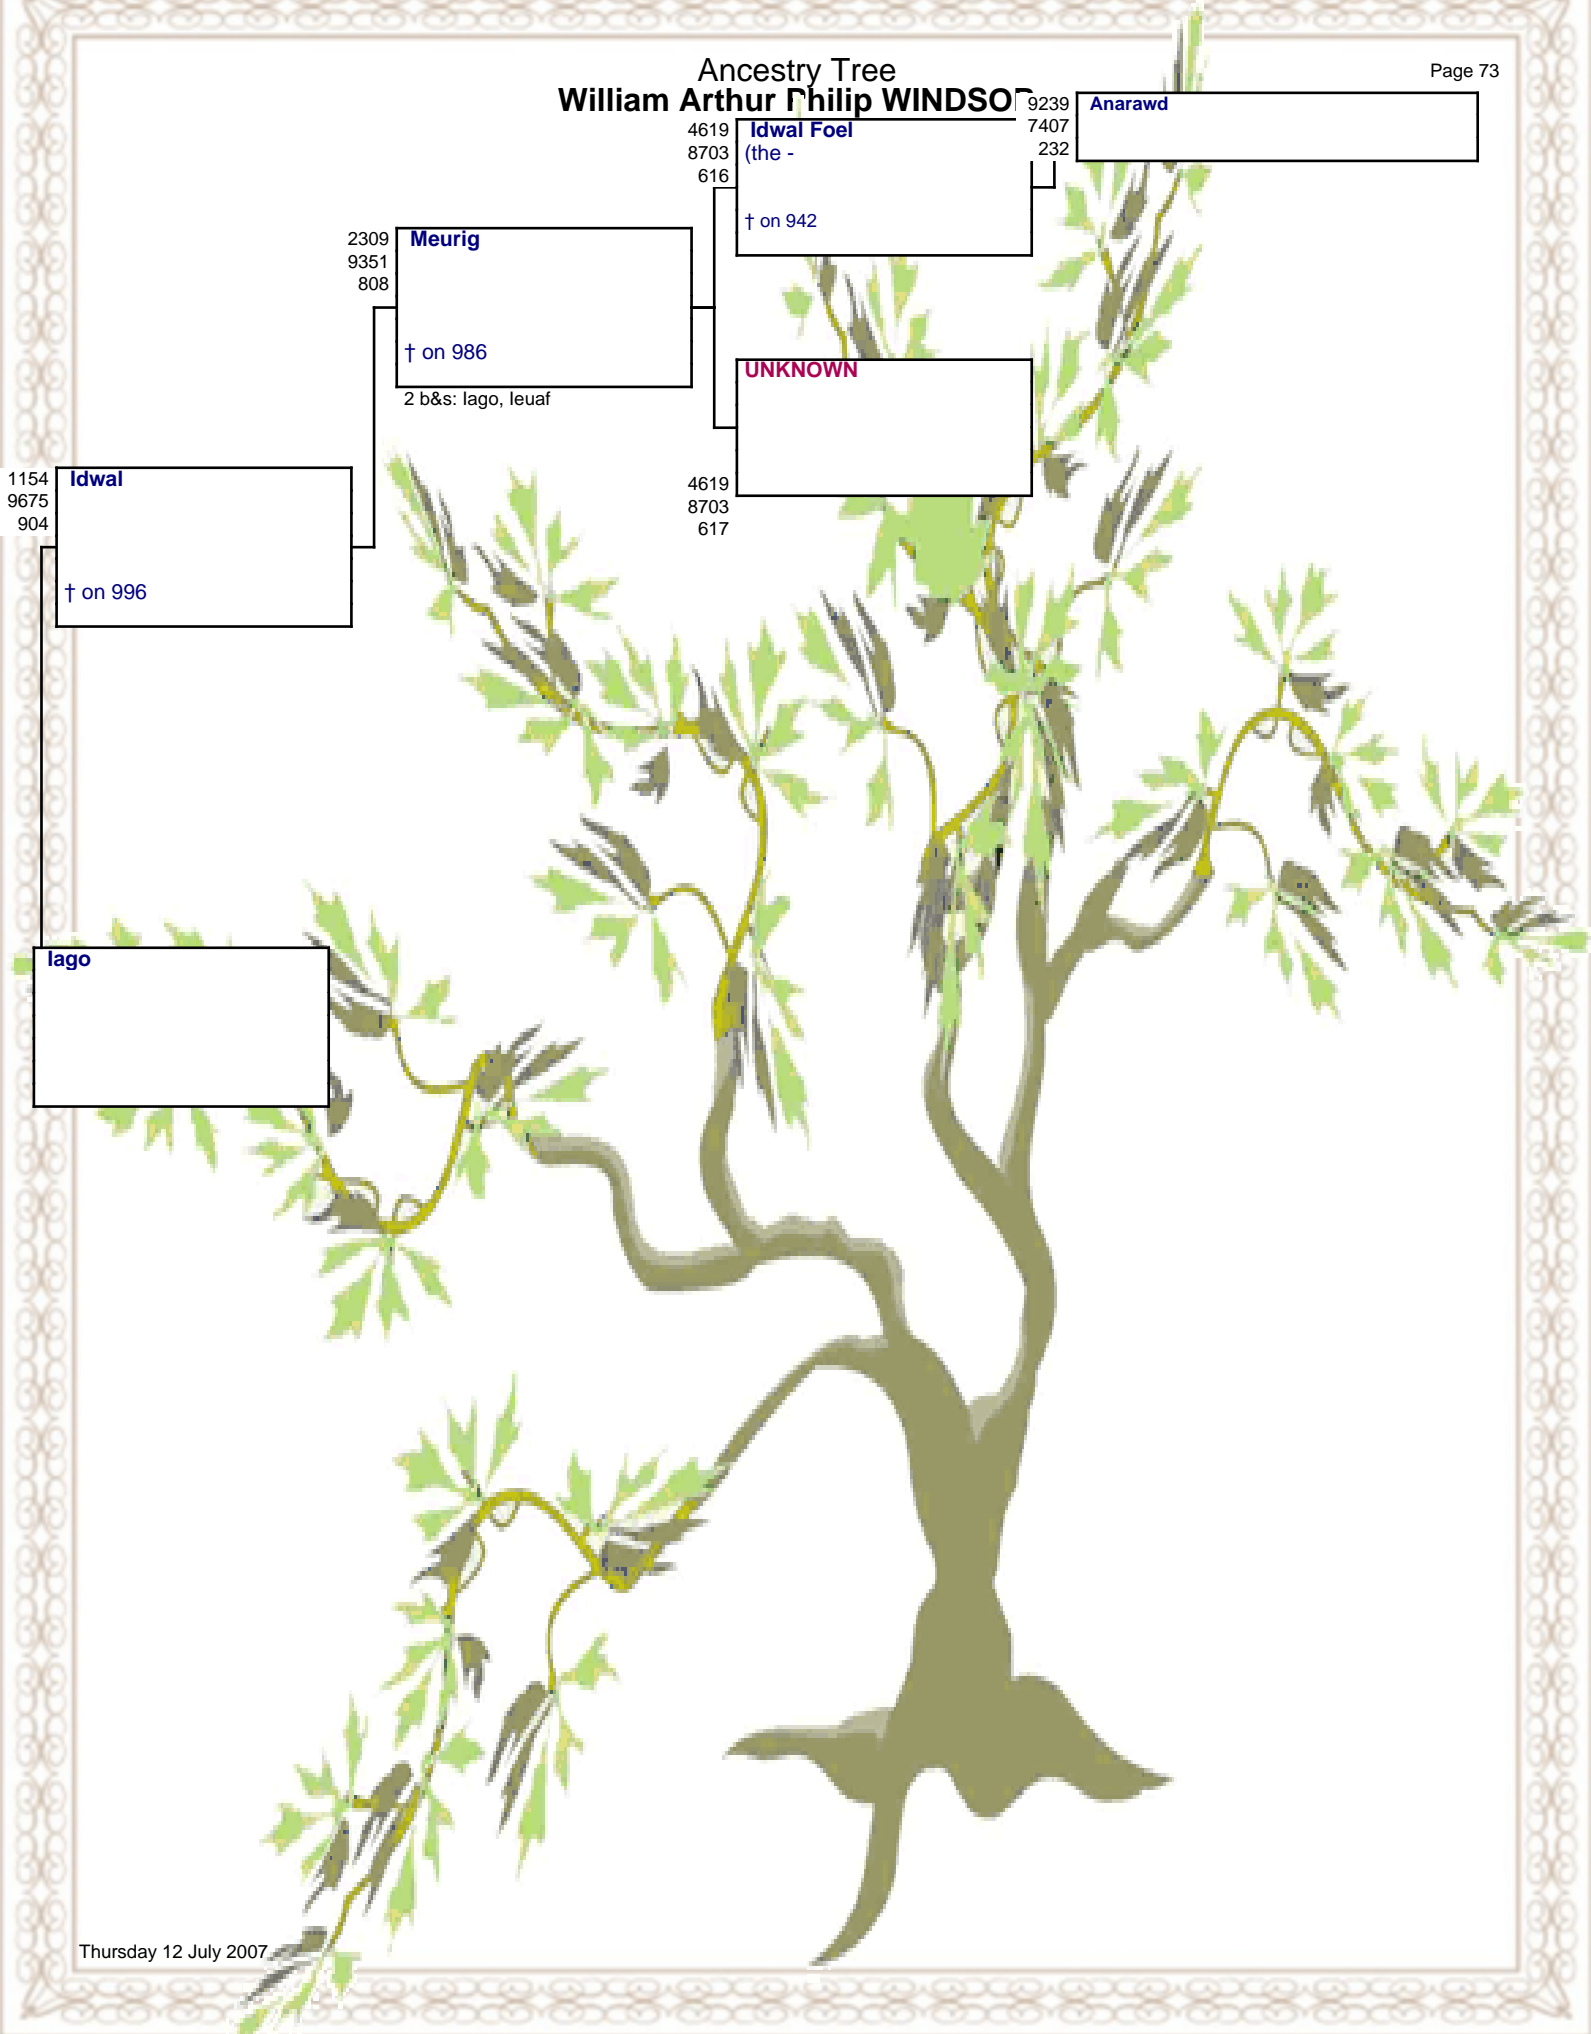

Ancestry Tree William Arthur Philip WINDSO