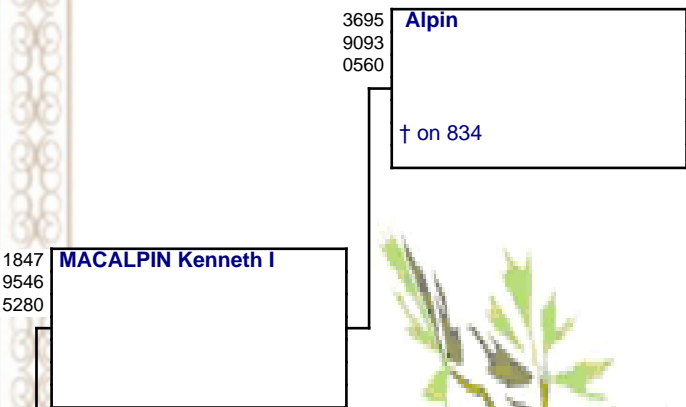

with
Dearbforgail

Dearbforgail

† on 1080

1252
2094
625

1 b&s: Teige

Ancestry Tree William Arthur Philip WINDSOR

Constantine II

2 b&s: Aedh, Unknown