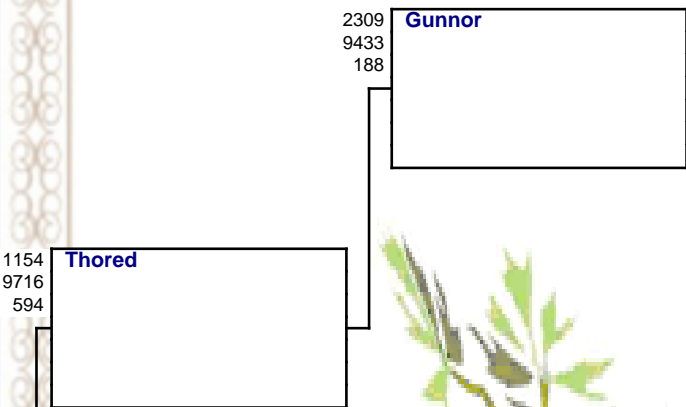

Ancestry Tree William Arthur Philip WINDSOR