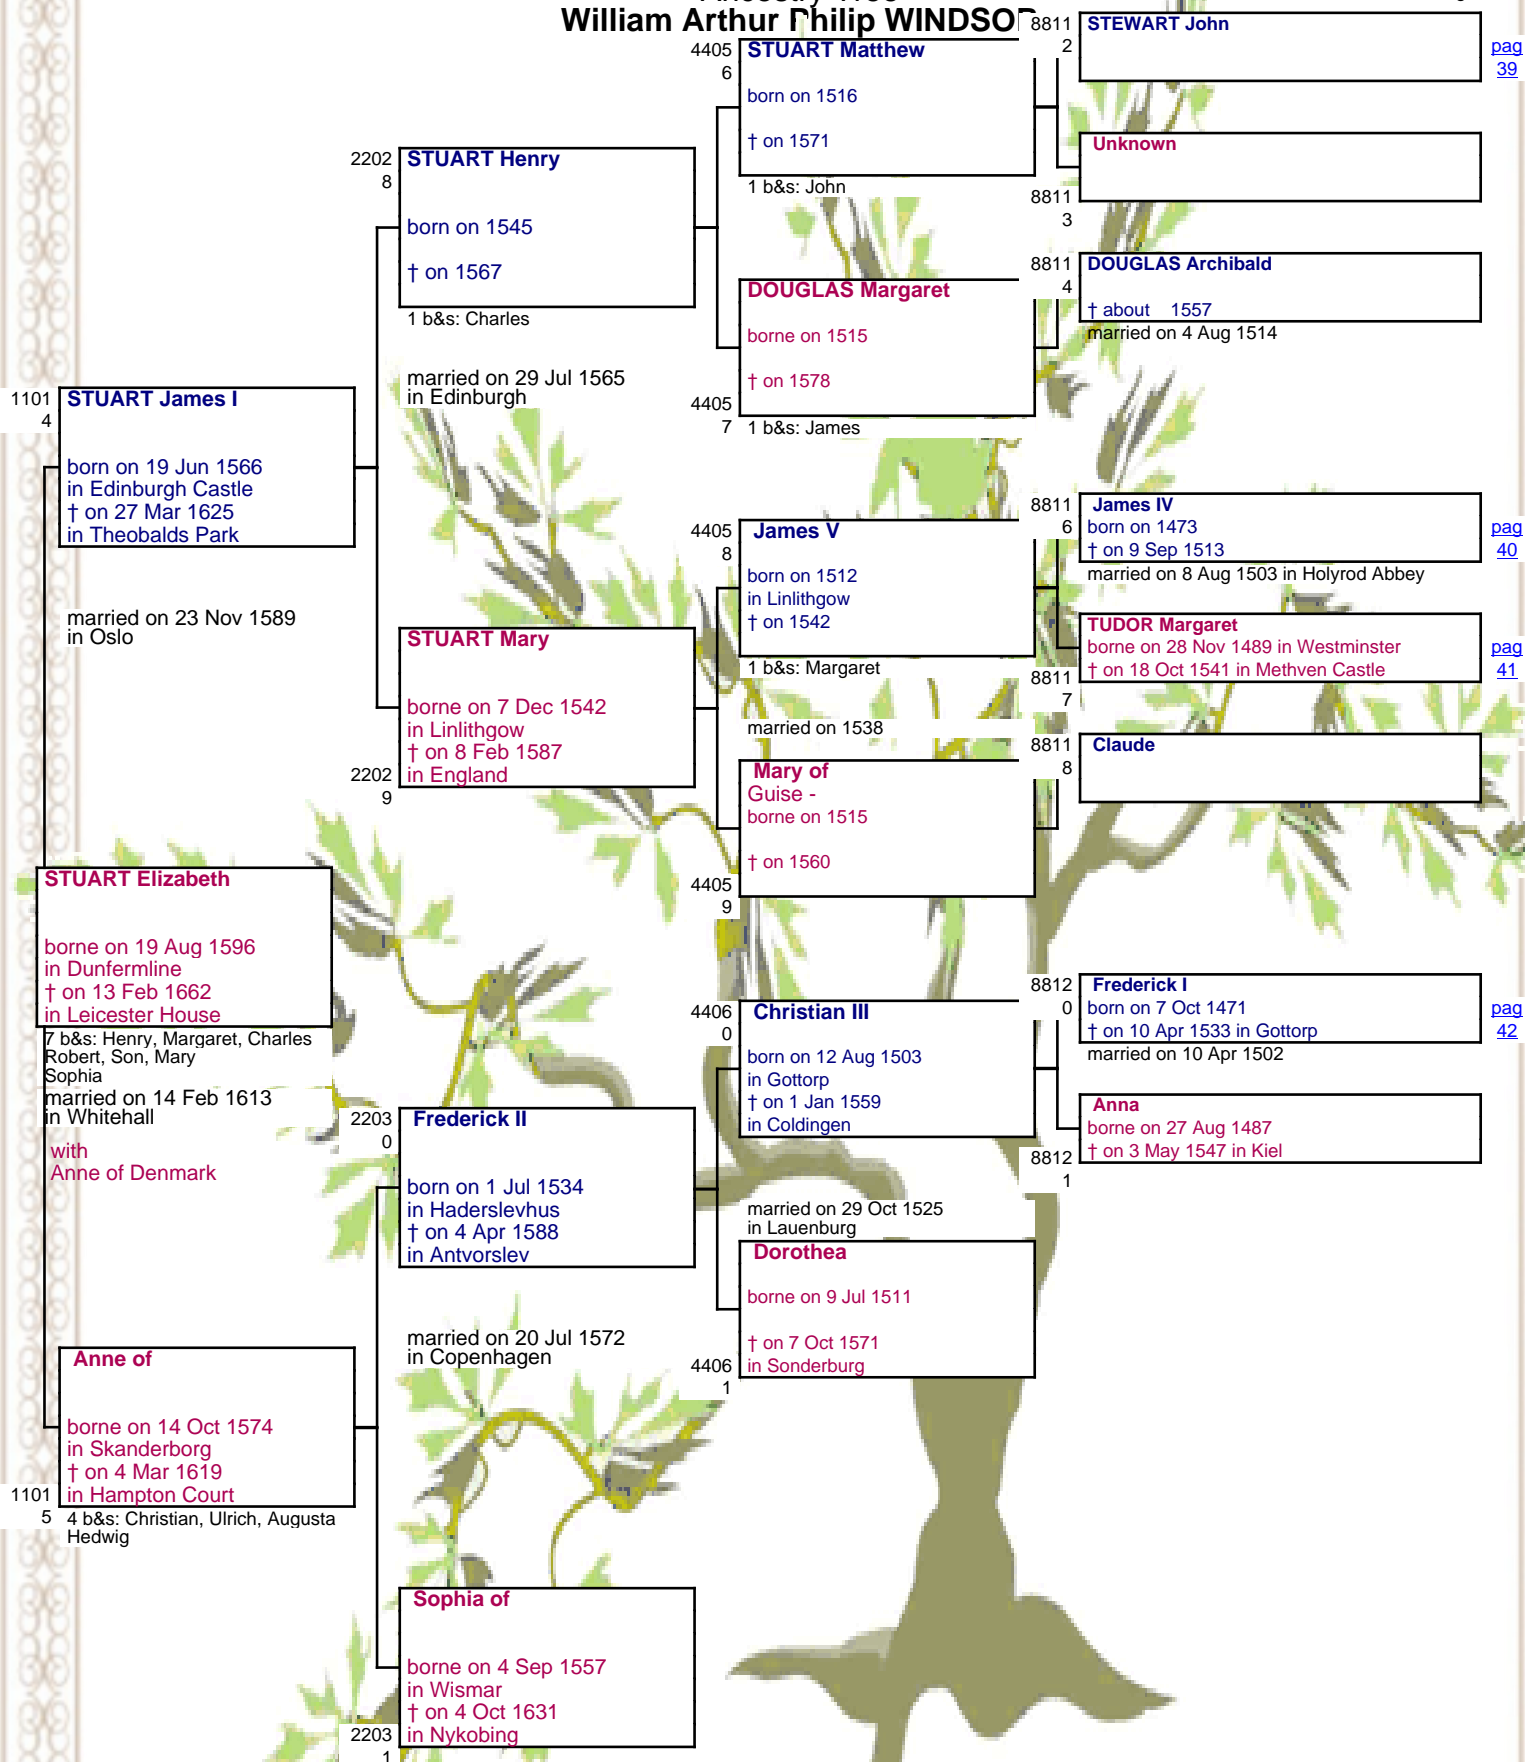

1745
4 RAYEVSKI Ivan
with RAYEVSKA Praskovia

RAYEVSKA Praskovia
† on 1641
8727

Ancestry Tree
William Arthur Philip WINDSOR

Ancestry Tree
William Arthur Philip WINDSOR

1194
2

O'BRIEN Dermont

† on 1624

2388
4