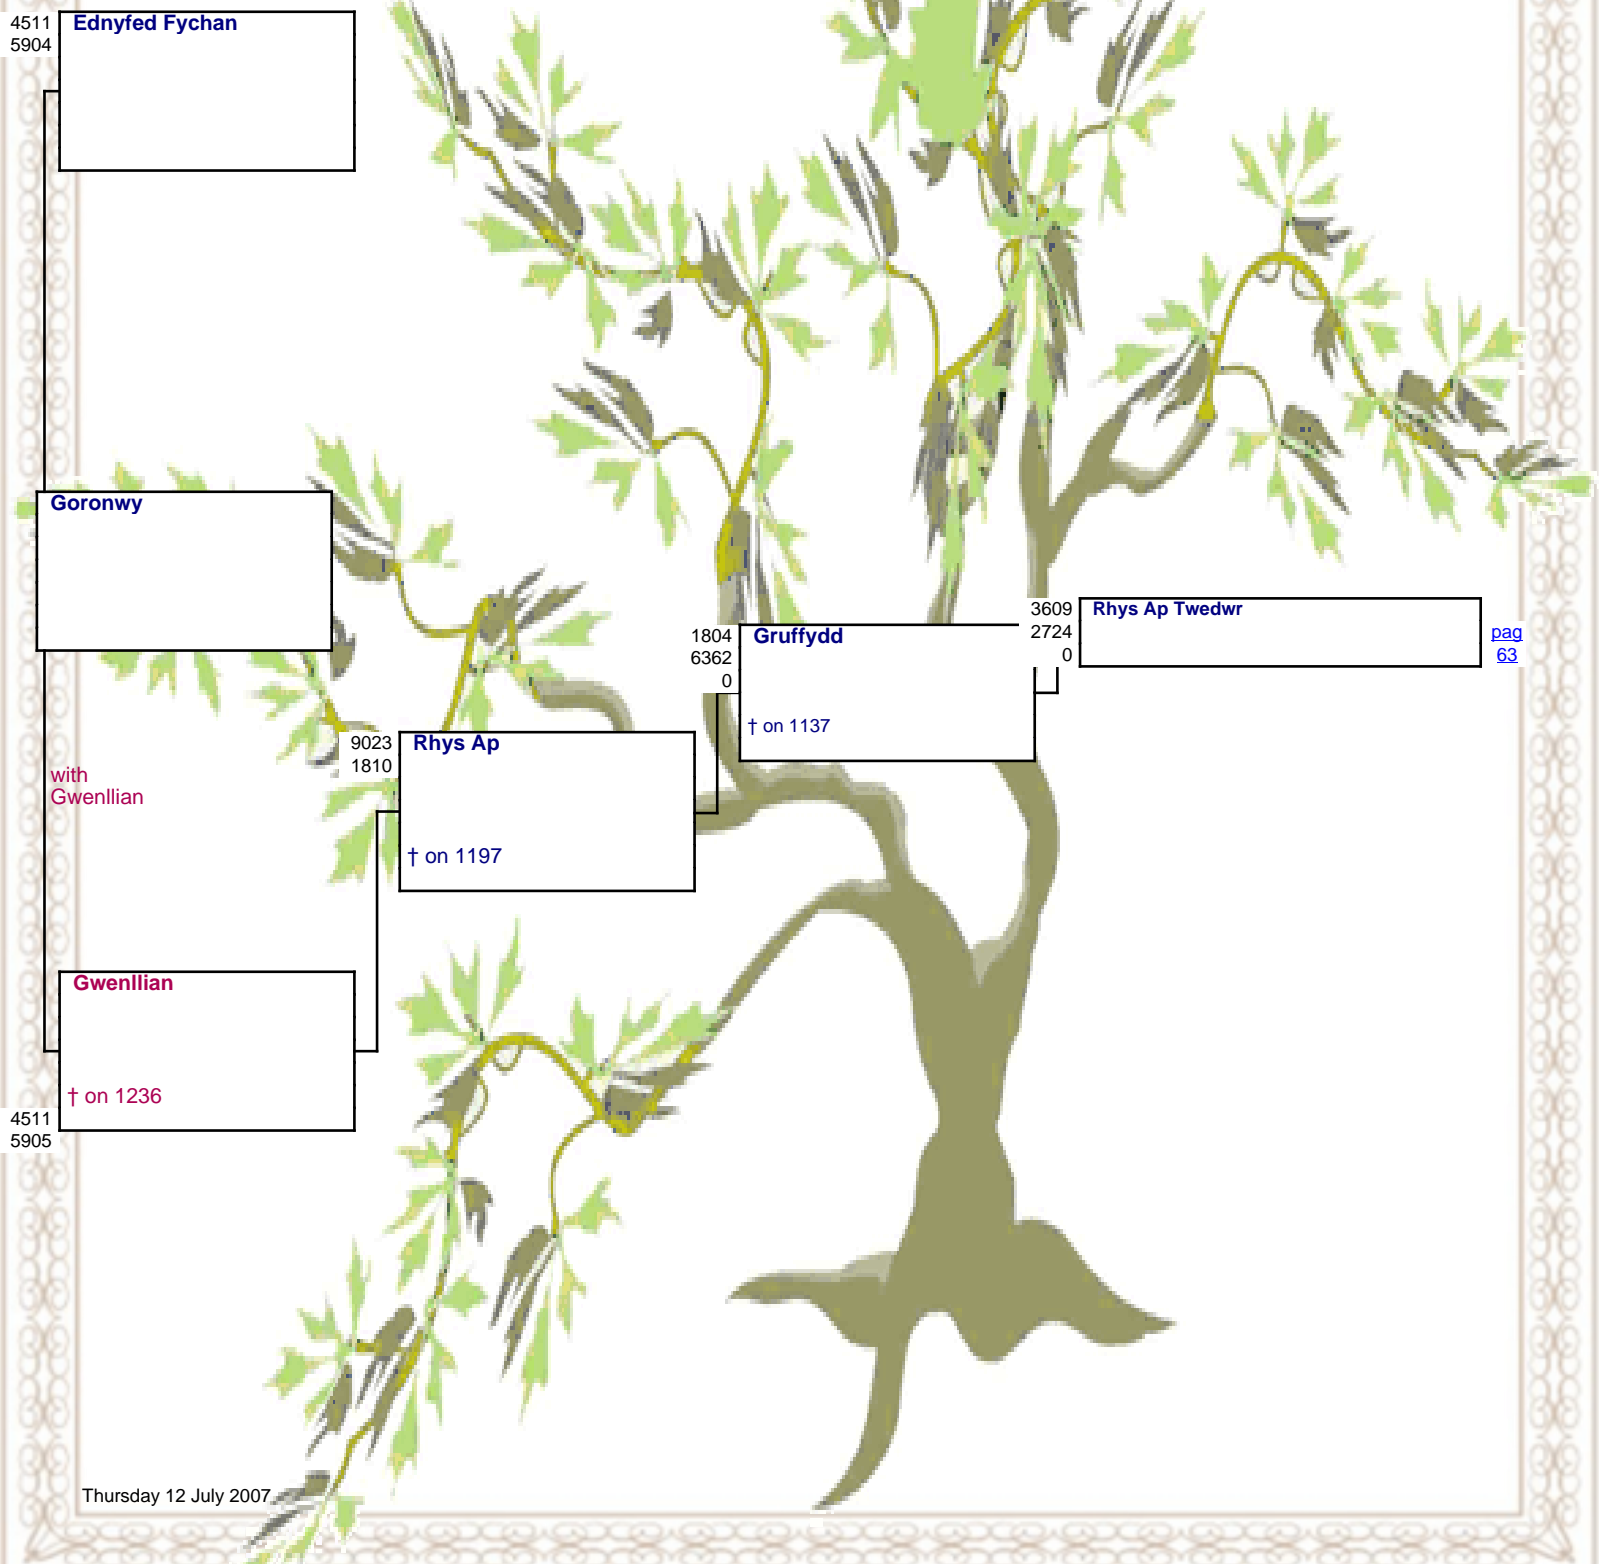

Ancestry Tree
William Arthur Philip WINDSOR