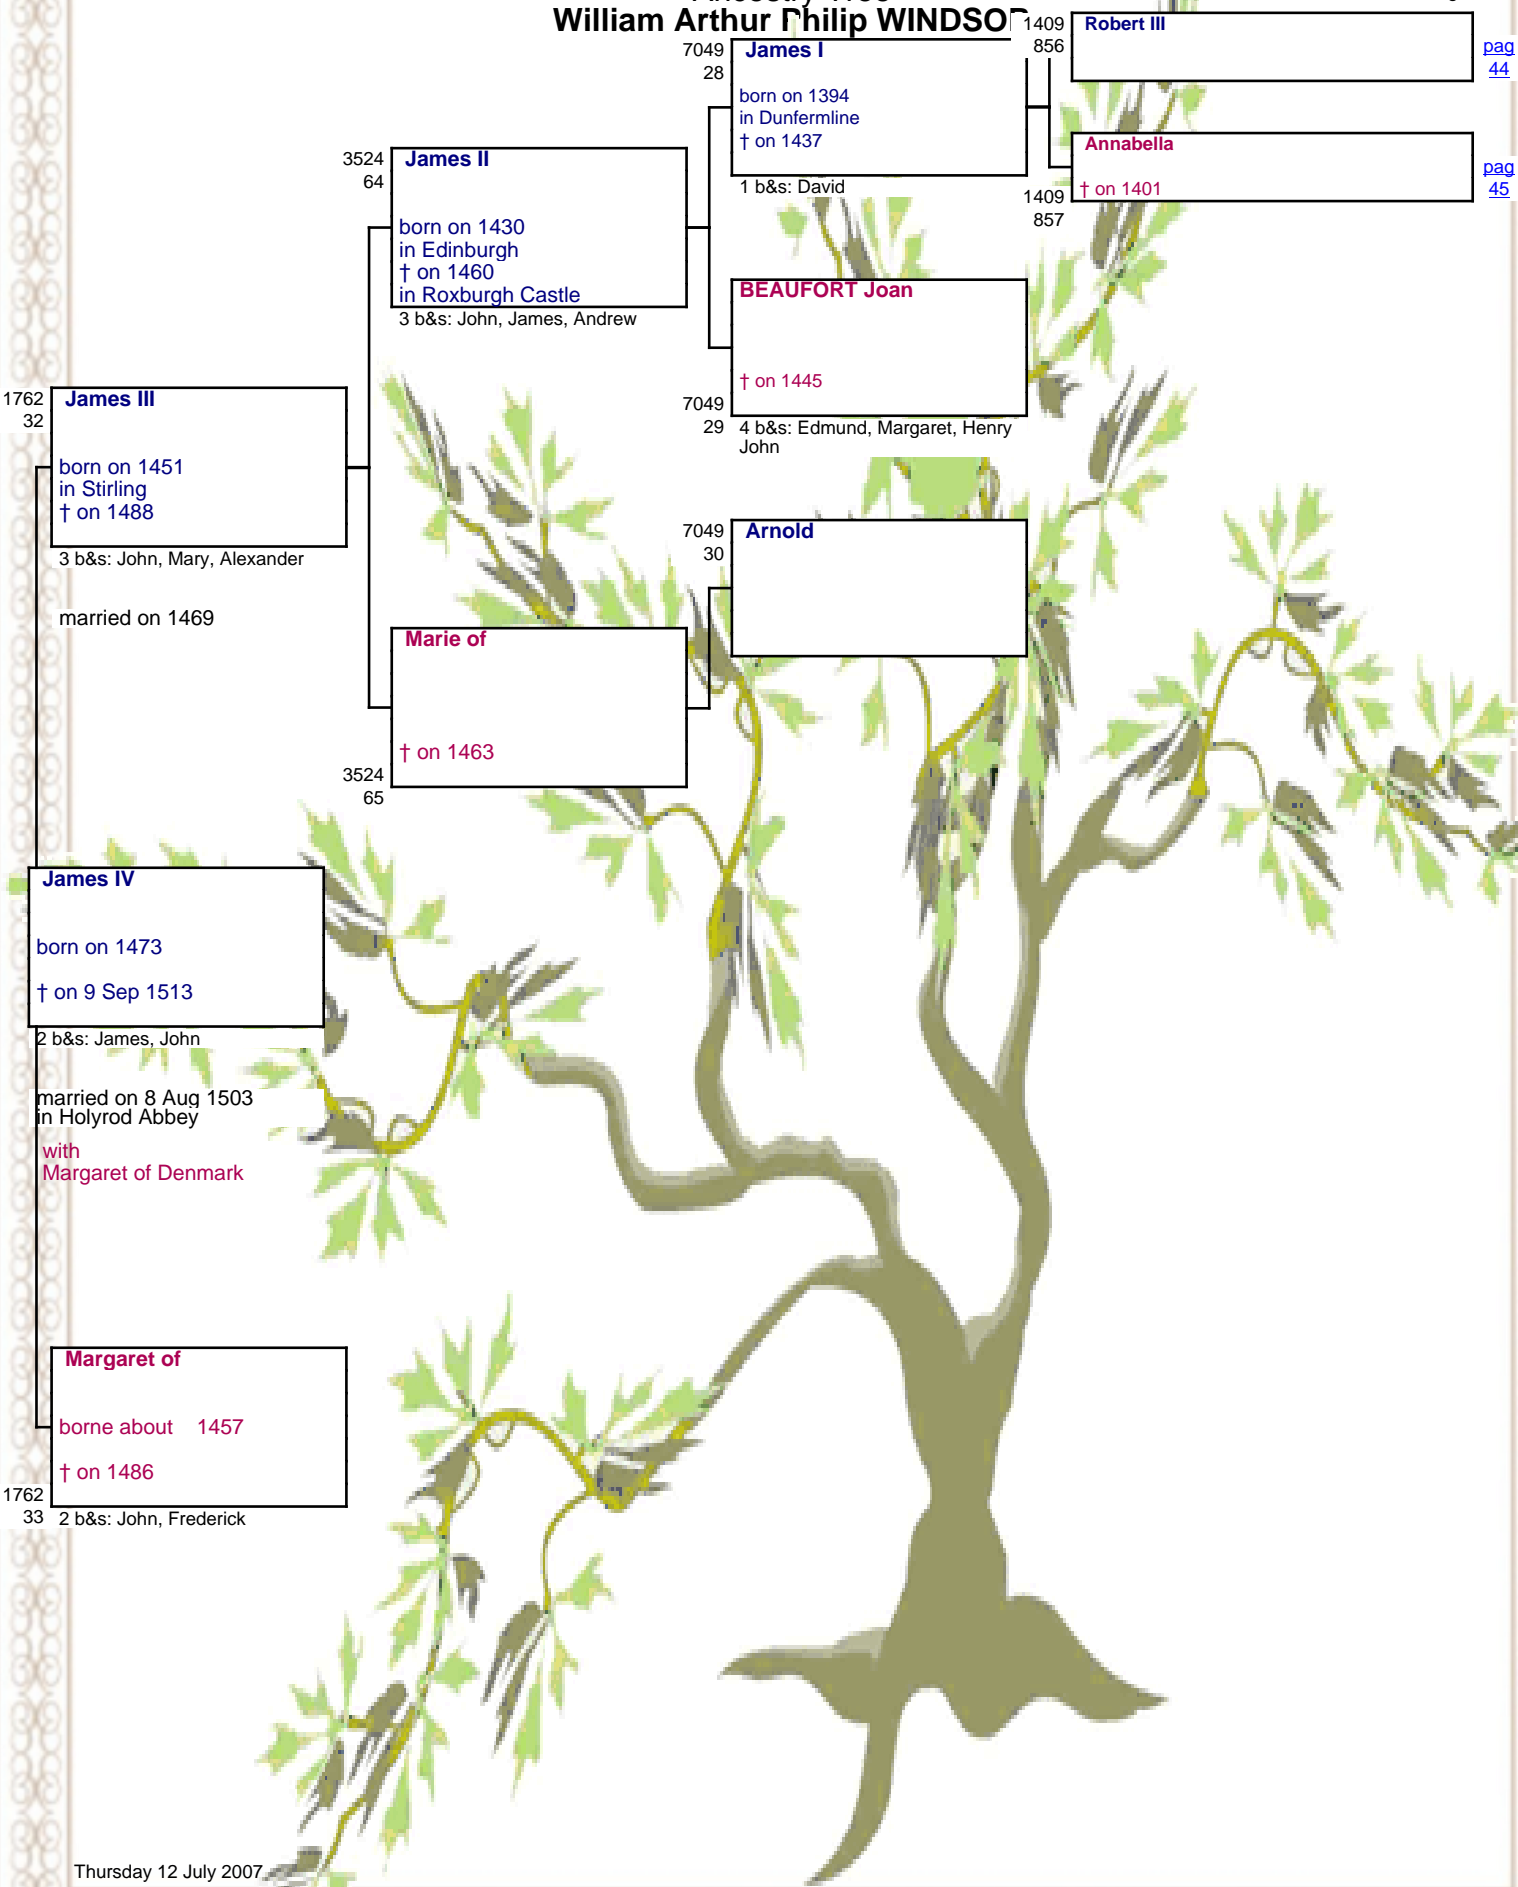

Ancestry Tree

William Arthur Philip WINDSOR