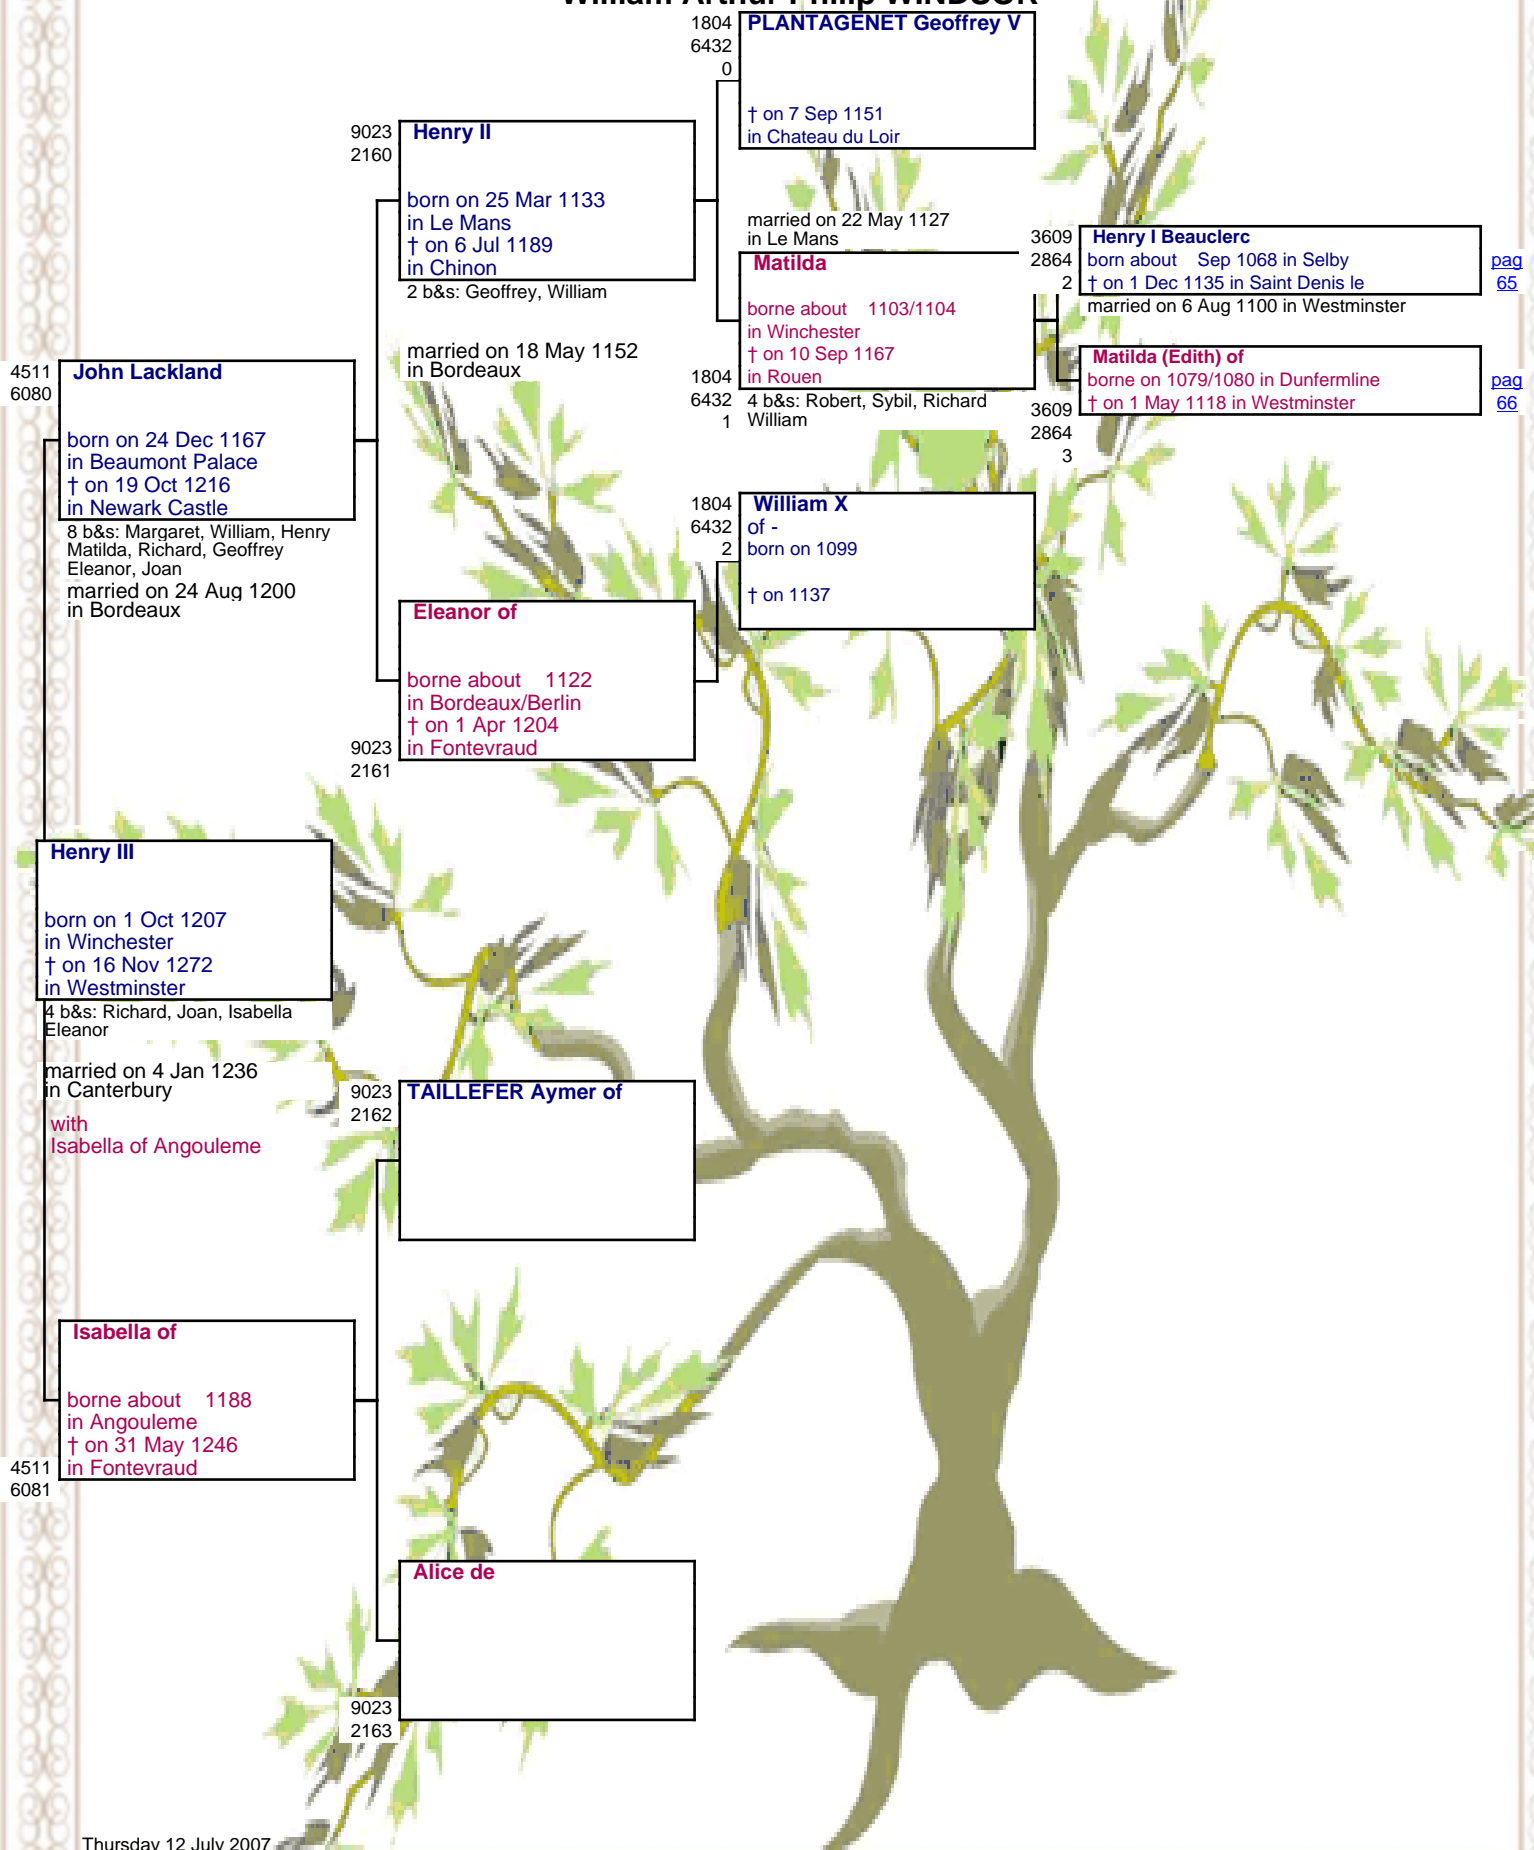

Ancestry Tree William Arthur Philip WINDSOR

1804
6432
0
PLANTAGENET Geoffrey V
† on 7 Sep 1151
in Chateau du Loir

9023
2160
Henry II
born on 25 Mar 1133
in Le Mans
† on 6 Jul 1189
in Chinon
2 b&s: Geoffrey, William

married on 22 May 1127
in Le Mans
Matilda
borne about 1103/1104
in Winchester
† on 10 Sep 1167
in Rouen
4 b&s: Robert, Sybil, Richard
William

3609
2864
2
Henry I Beauclerc
born about Sep 1068 in Selby
† on 1 Dec 1135 in Saint Denis le
married on 6 Aug 1100 in Westminster

3609
2864
3
Matilda (Edith) of
borne on 1079/1080 in Dunfermline
† on 1 May 1118 in Westminster

4511
6080
John Lackland
born on 24 Dec 1167
in Beaumont Palace
† on 19 Oct 1216
in Newark Castle
8 b&s: Margaret, William, Henry
Matilda, Richard, Geoffrey
Eleanor, Joan
married on 24 Aug 1200
in Bordeaux

married on 18 May 1152
in Bordeaux

1804
6432
2
William X
of -
born on 1099
† on 1137

Eleanor of
borne about 1122
in Bordeaux/Berlin
† on 1 Apr 1204
in Fontevraud

9023
2161

Henry III
born on 1 Oct 1207
in Winchester
† on 16 Nov 1272
in Westminster
4 b&s: Richard, Joan, Isabella
Eleanor

married on 4 Jan 1236
in Canterbury
with
Isabella of Angouleme

9023
2162
TAILLEFER Aymer of

Isabella of
borne about 1188
in Angouleme
† on 31 May 1246
in Fontevraud

4511
6081

Alice de

9023
2163