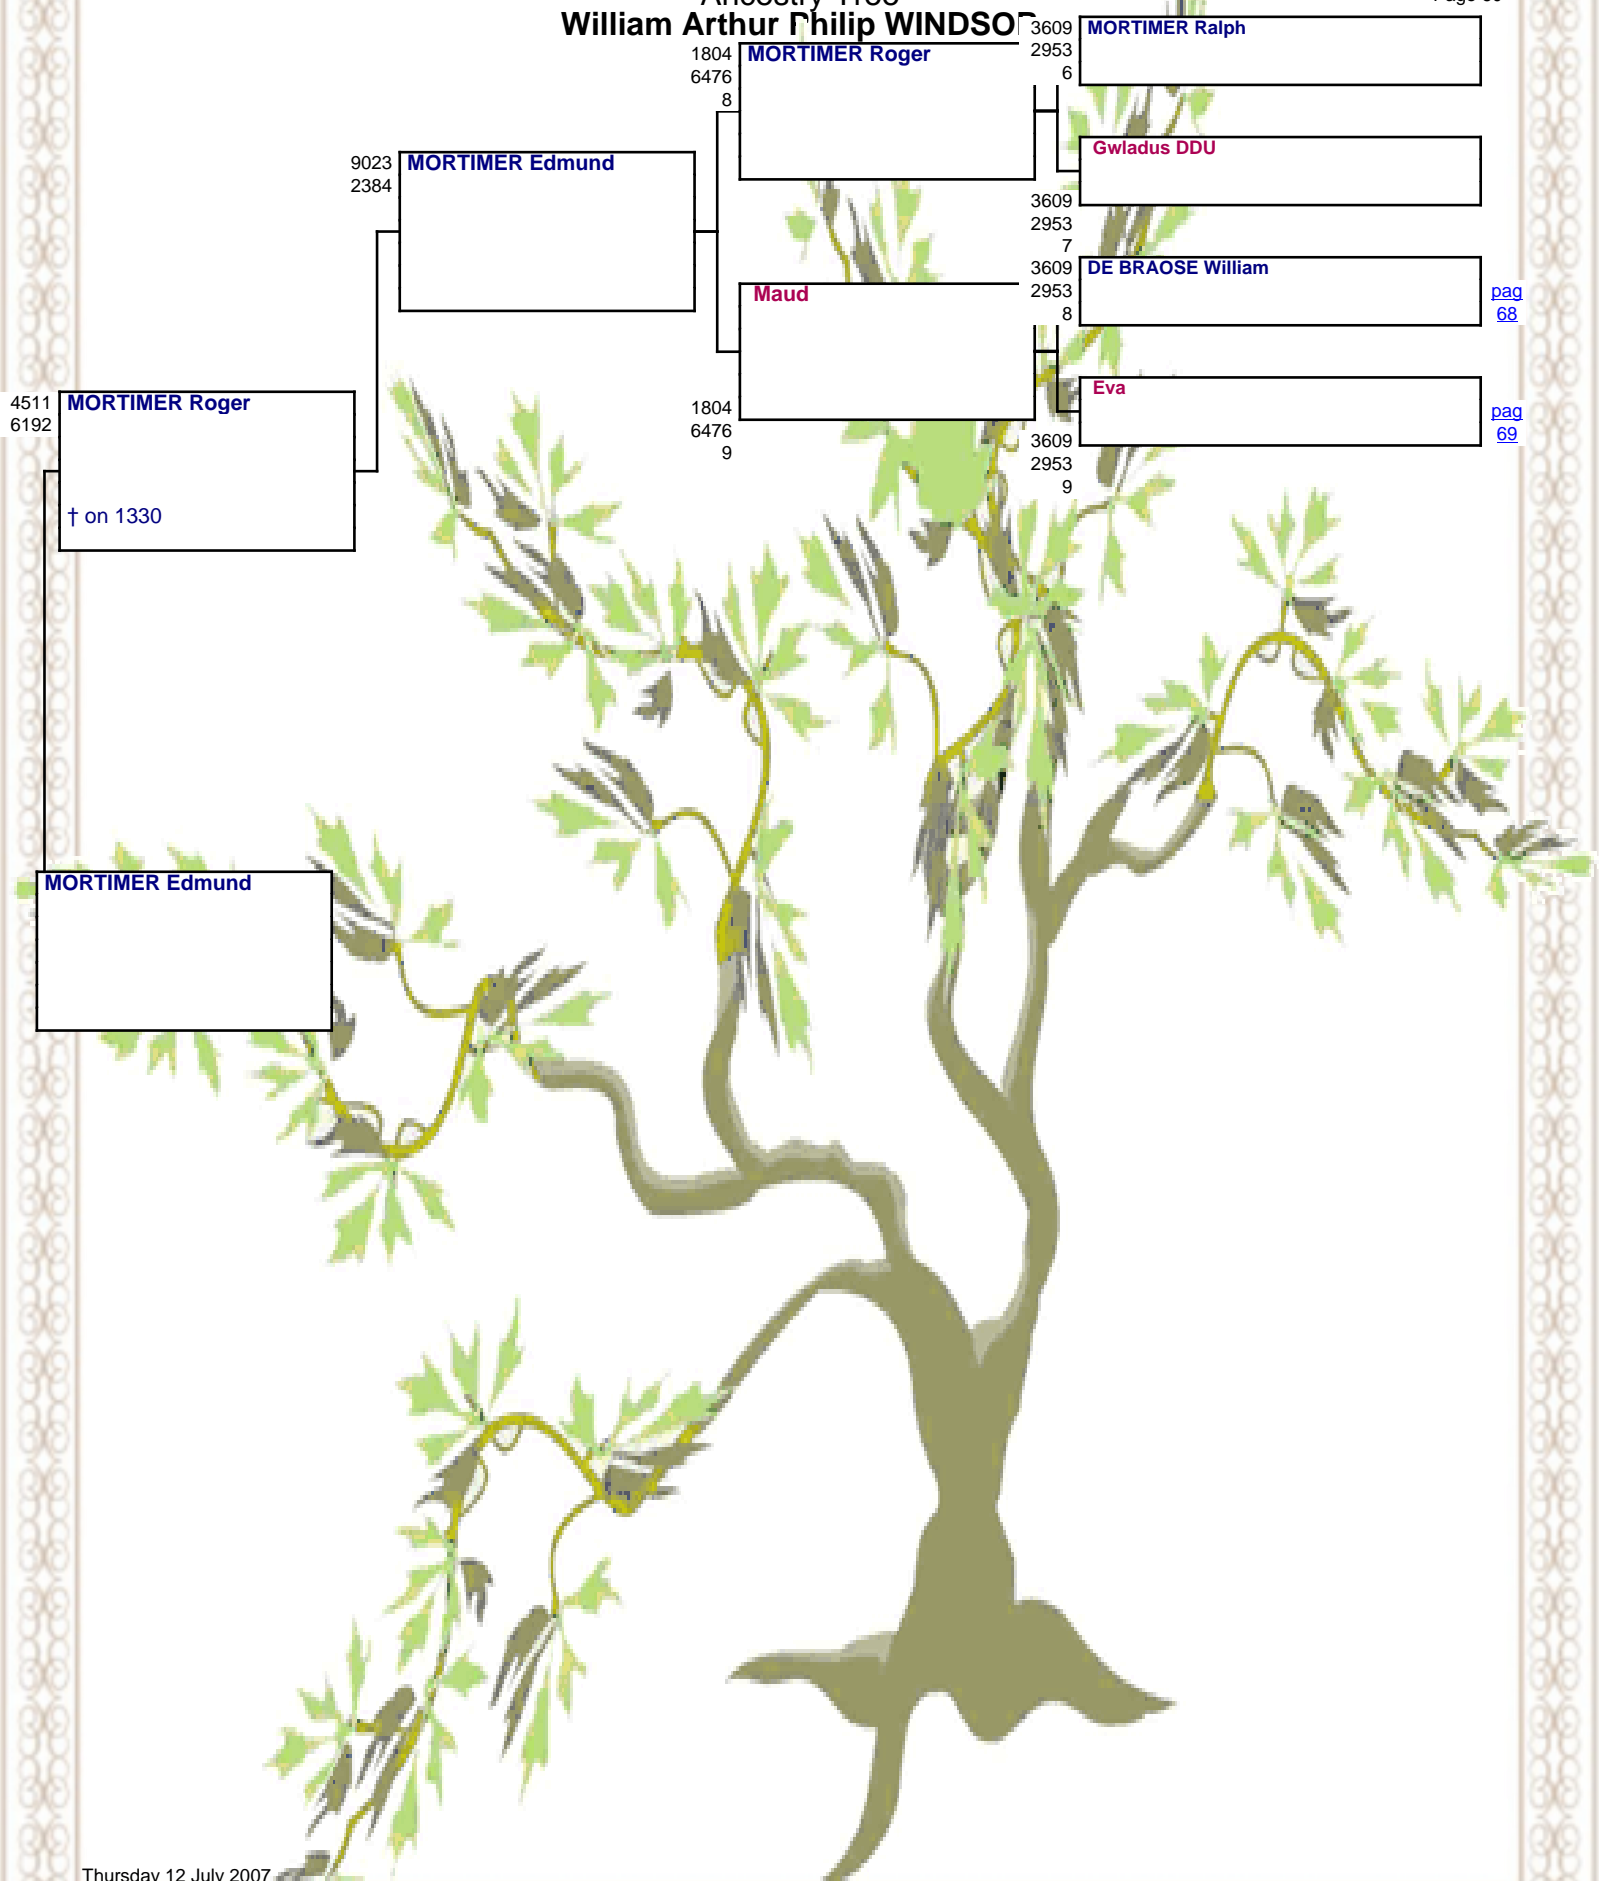

Adele of Champagne
† on 1206

3609
2867
3

Ancestry Tree

William Arthur Philip WINDSOR

4511
6192

MORTIMER Roger
† on 1330

9023
2384
MORTIMER Edmund

1804
6476
8