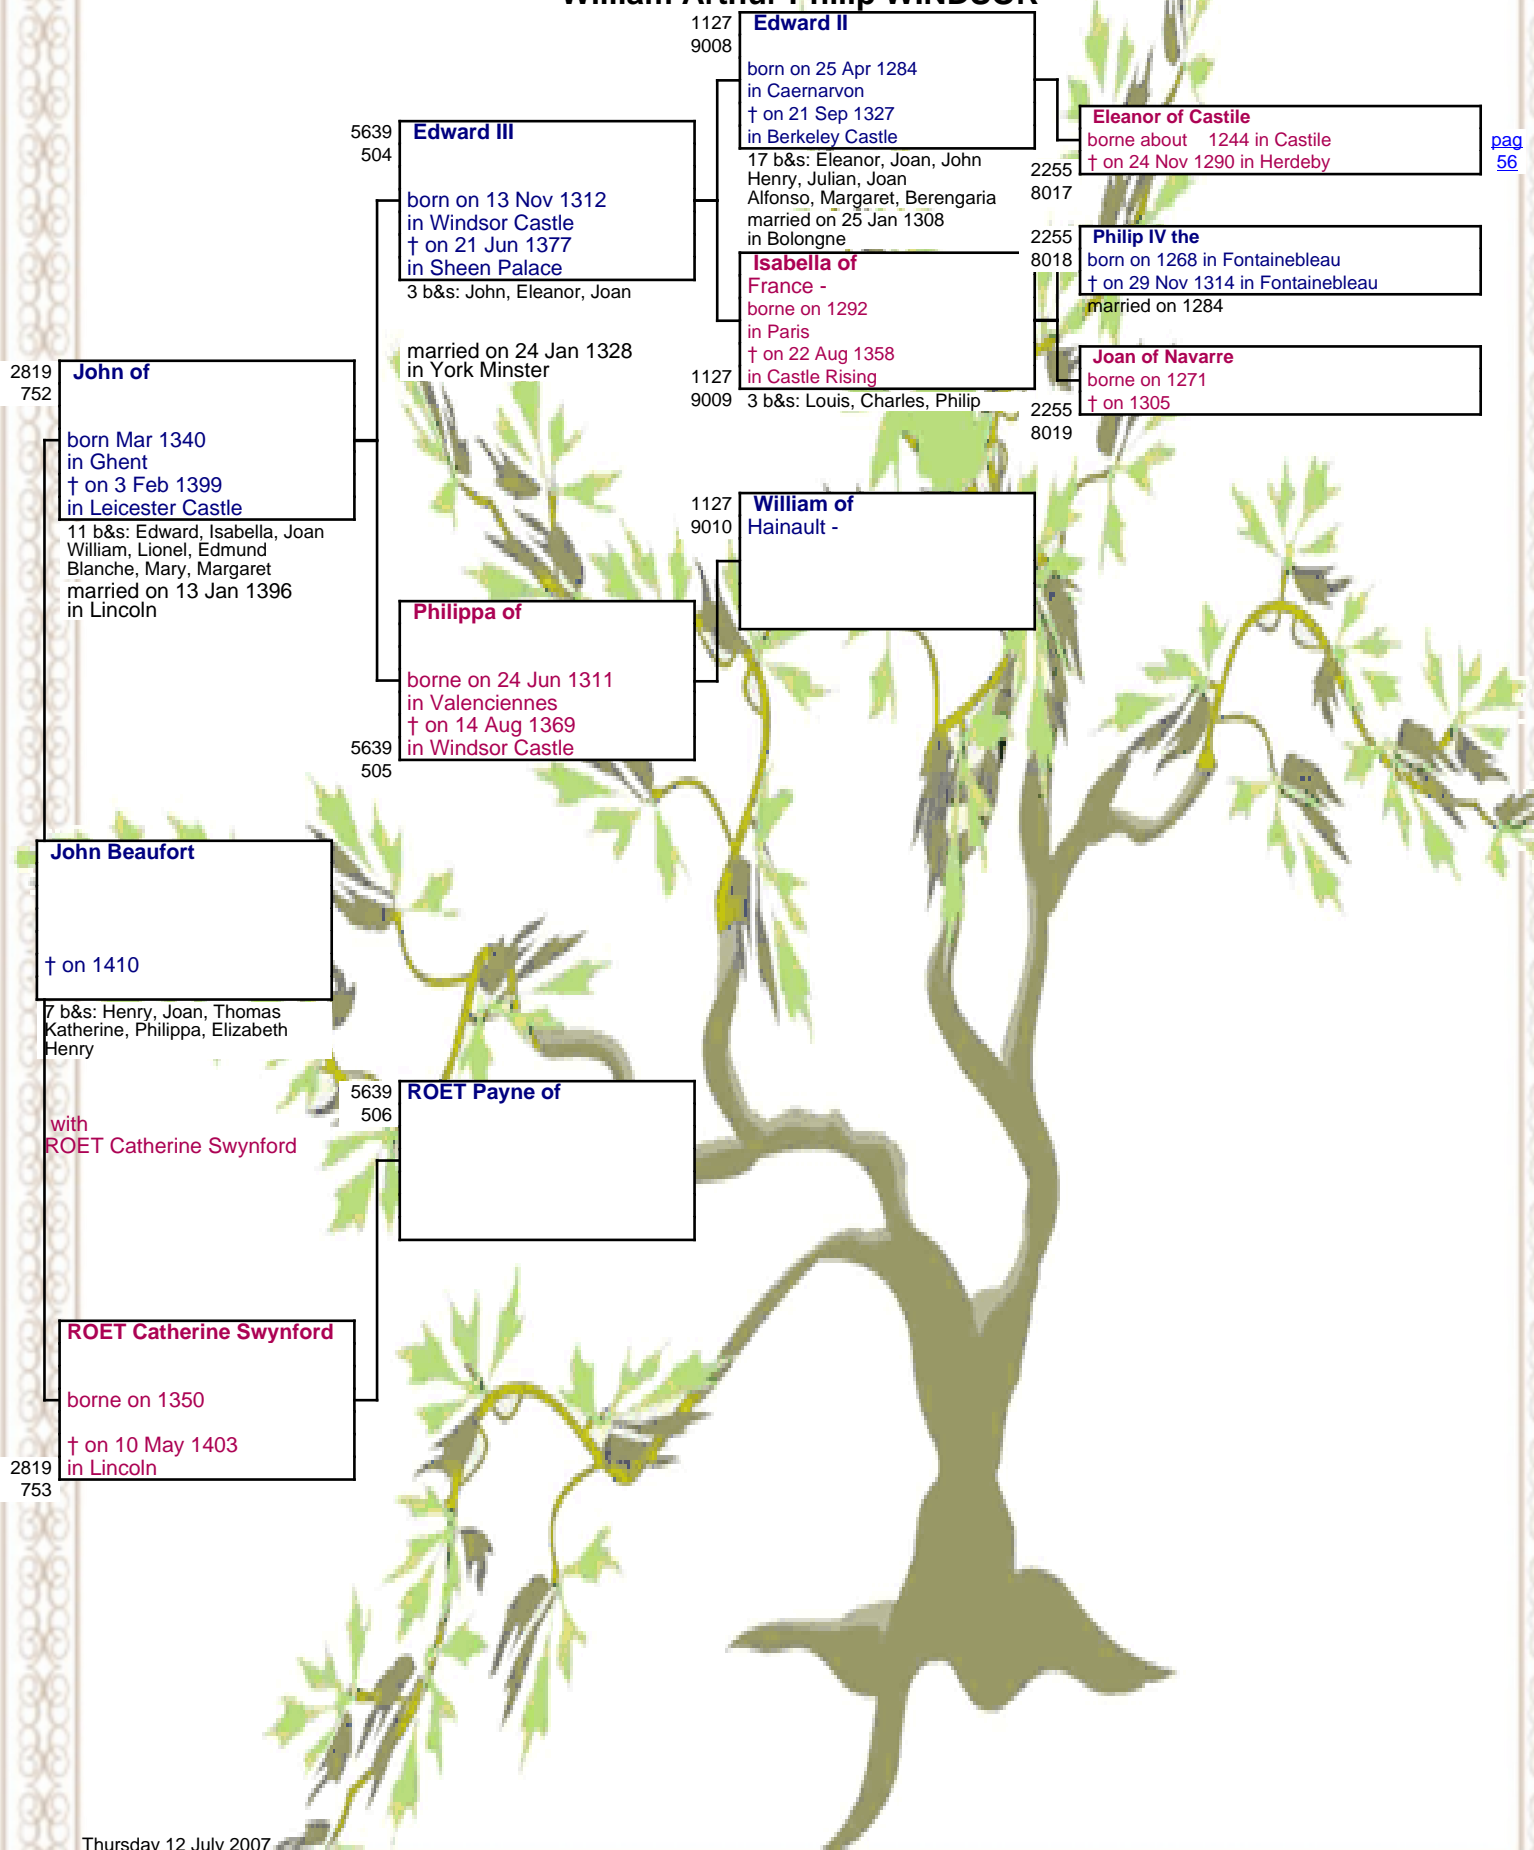

Ancestry Tree William Arthur Philip WINDSOR