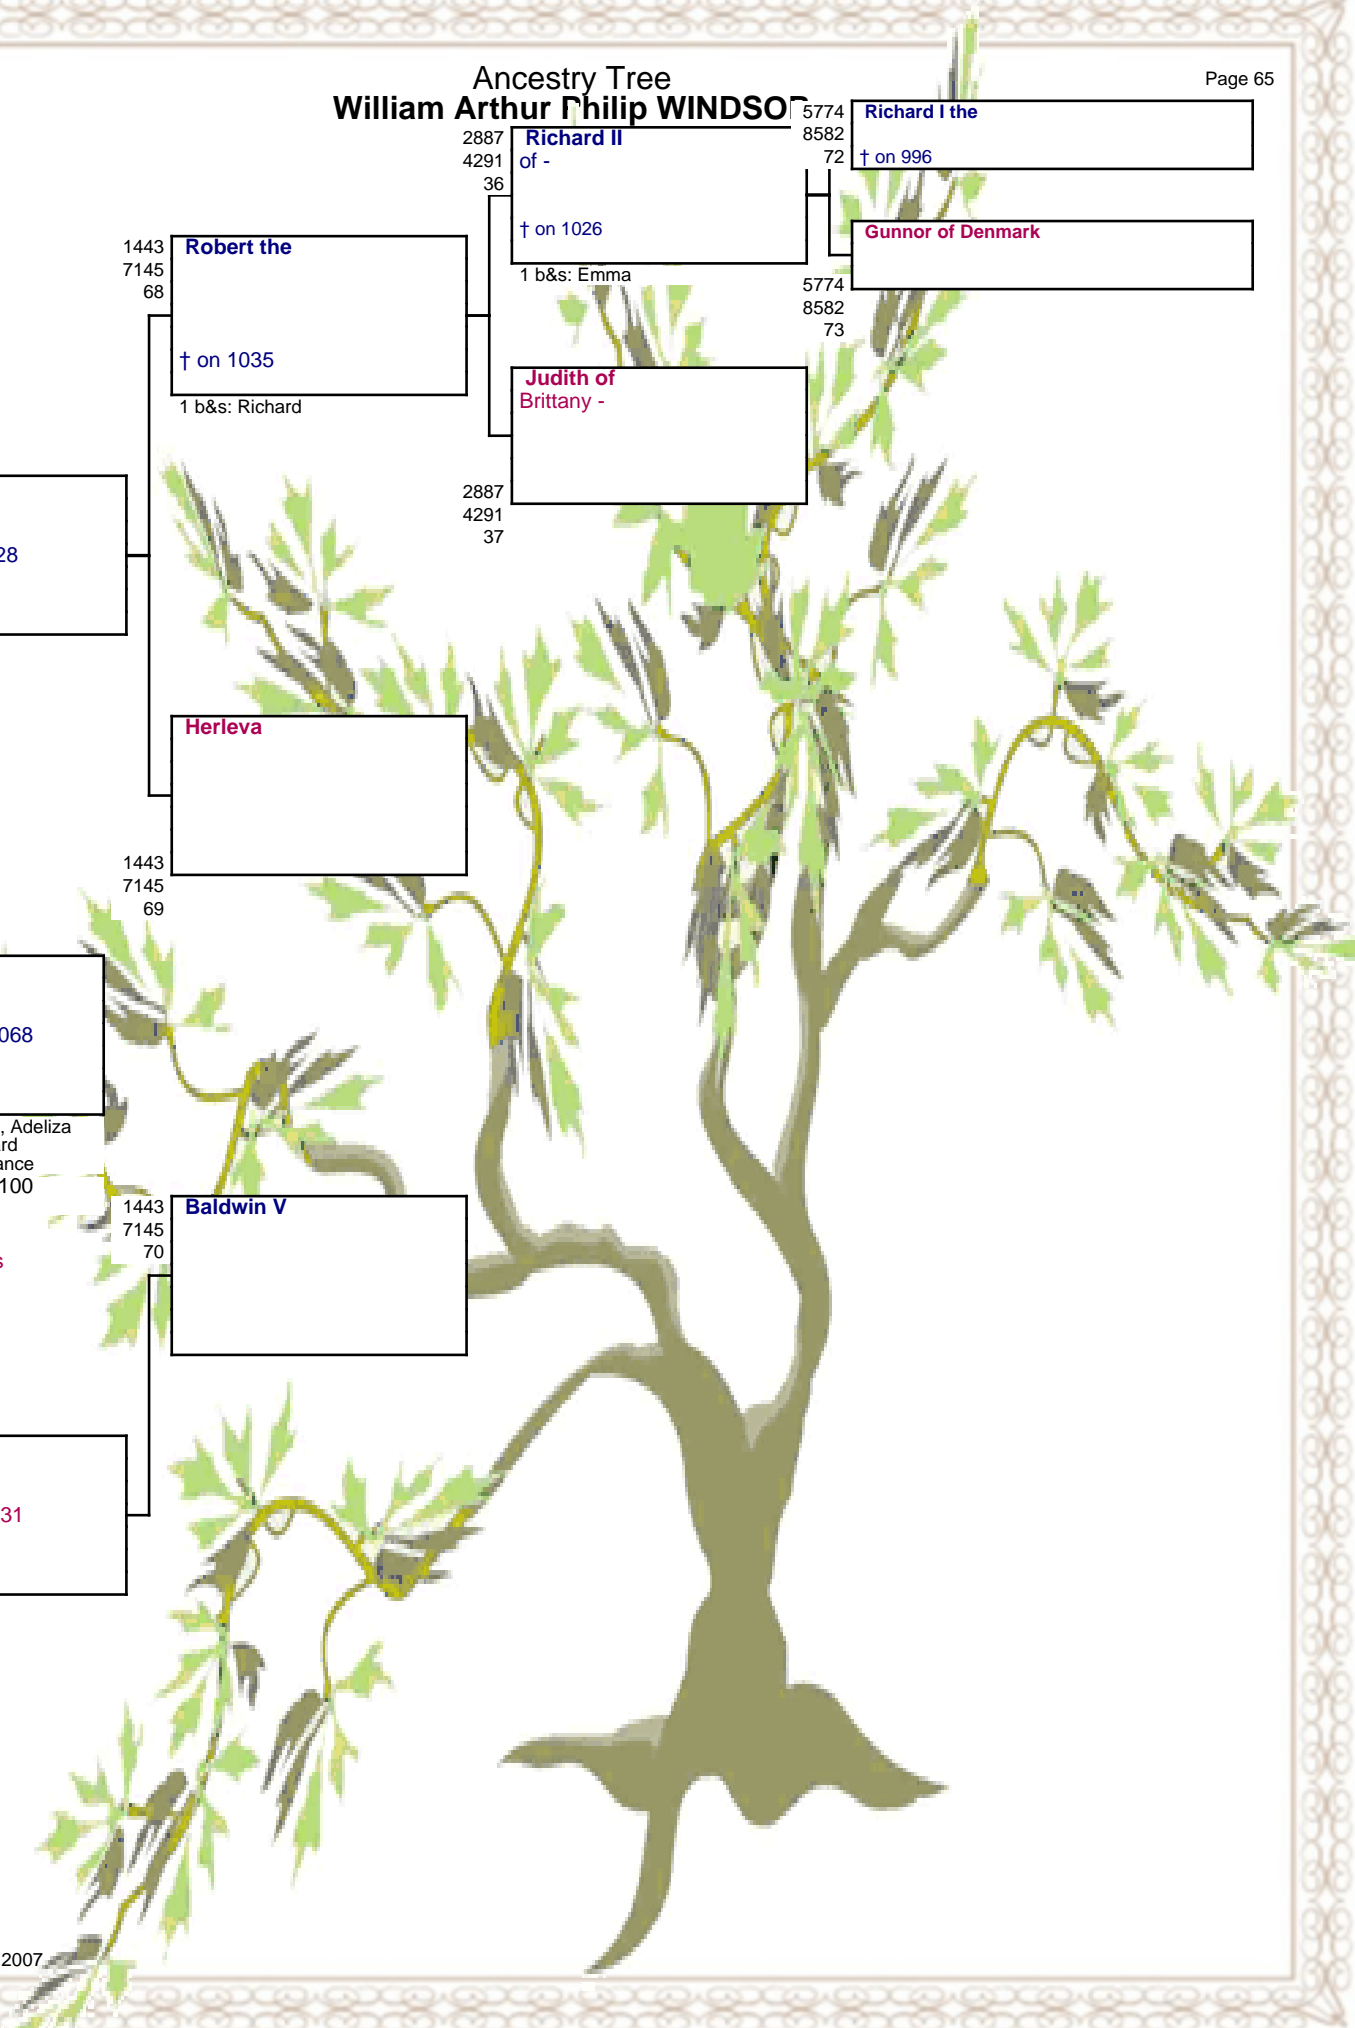

Ancestry Tree

William Arthur Philip WINDSON

7218
5728
4

William I
born on 1027/1028
in Falaise
† on 7 Sep 1087
in Near Rouen
2 b&s: Odo, Robert

married on 1053

Henry I
born about Sep 1068
in Selby
† on 1 Dec 1135
in Saint Denis le

9 b&s: Cecilia, Agatha, Adeliza
Matilda, Robert, Richard
William, Adela, Constance
married on 6 Aug 1100
in Westminster

Matilda of
borne about 1031
in Flanders
† on 2 Nov 1083
in Caen

7218
5728
5

1443
7145
68
Robert the
† on 1035
1 b&s: Richard

1443
7145
69
Herleva

1443
7145
70
Baldwin V

2887
4291
36
Richard II
of -
† on 1026
1 b&s: Emma

2887
4291
37
Judith of
Brittany -

5774
8582
72
Richard I the
† on 996

5774
8582
73
Gunnor of Denmark