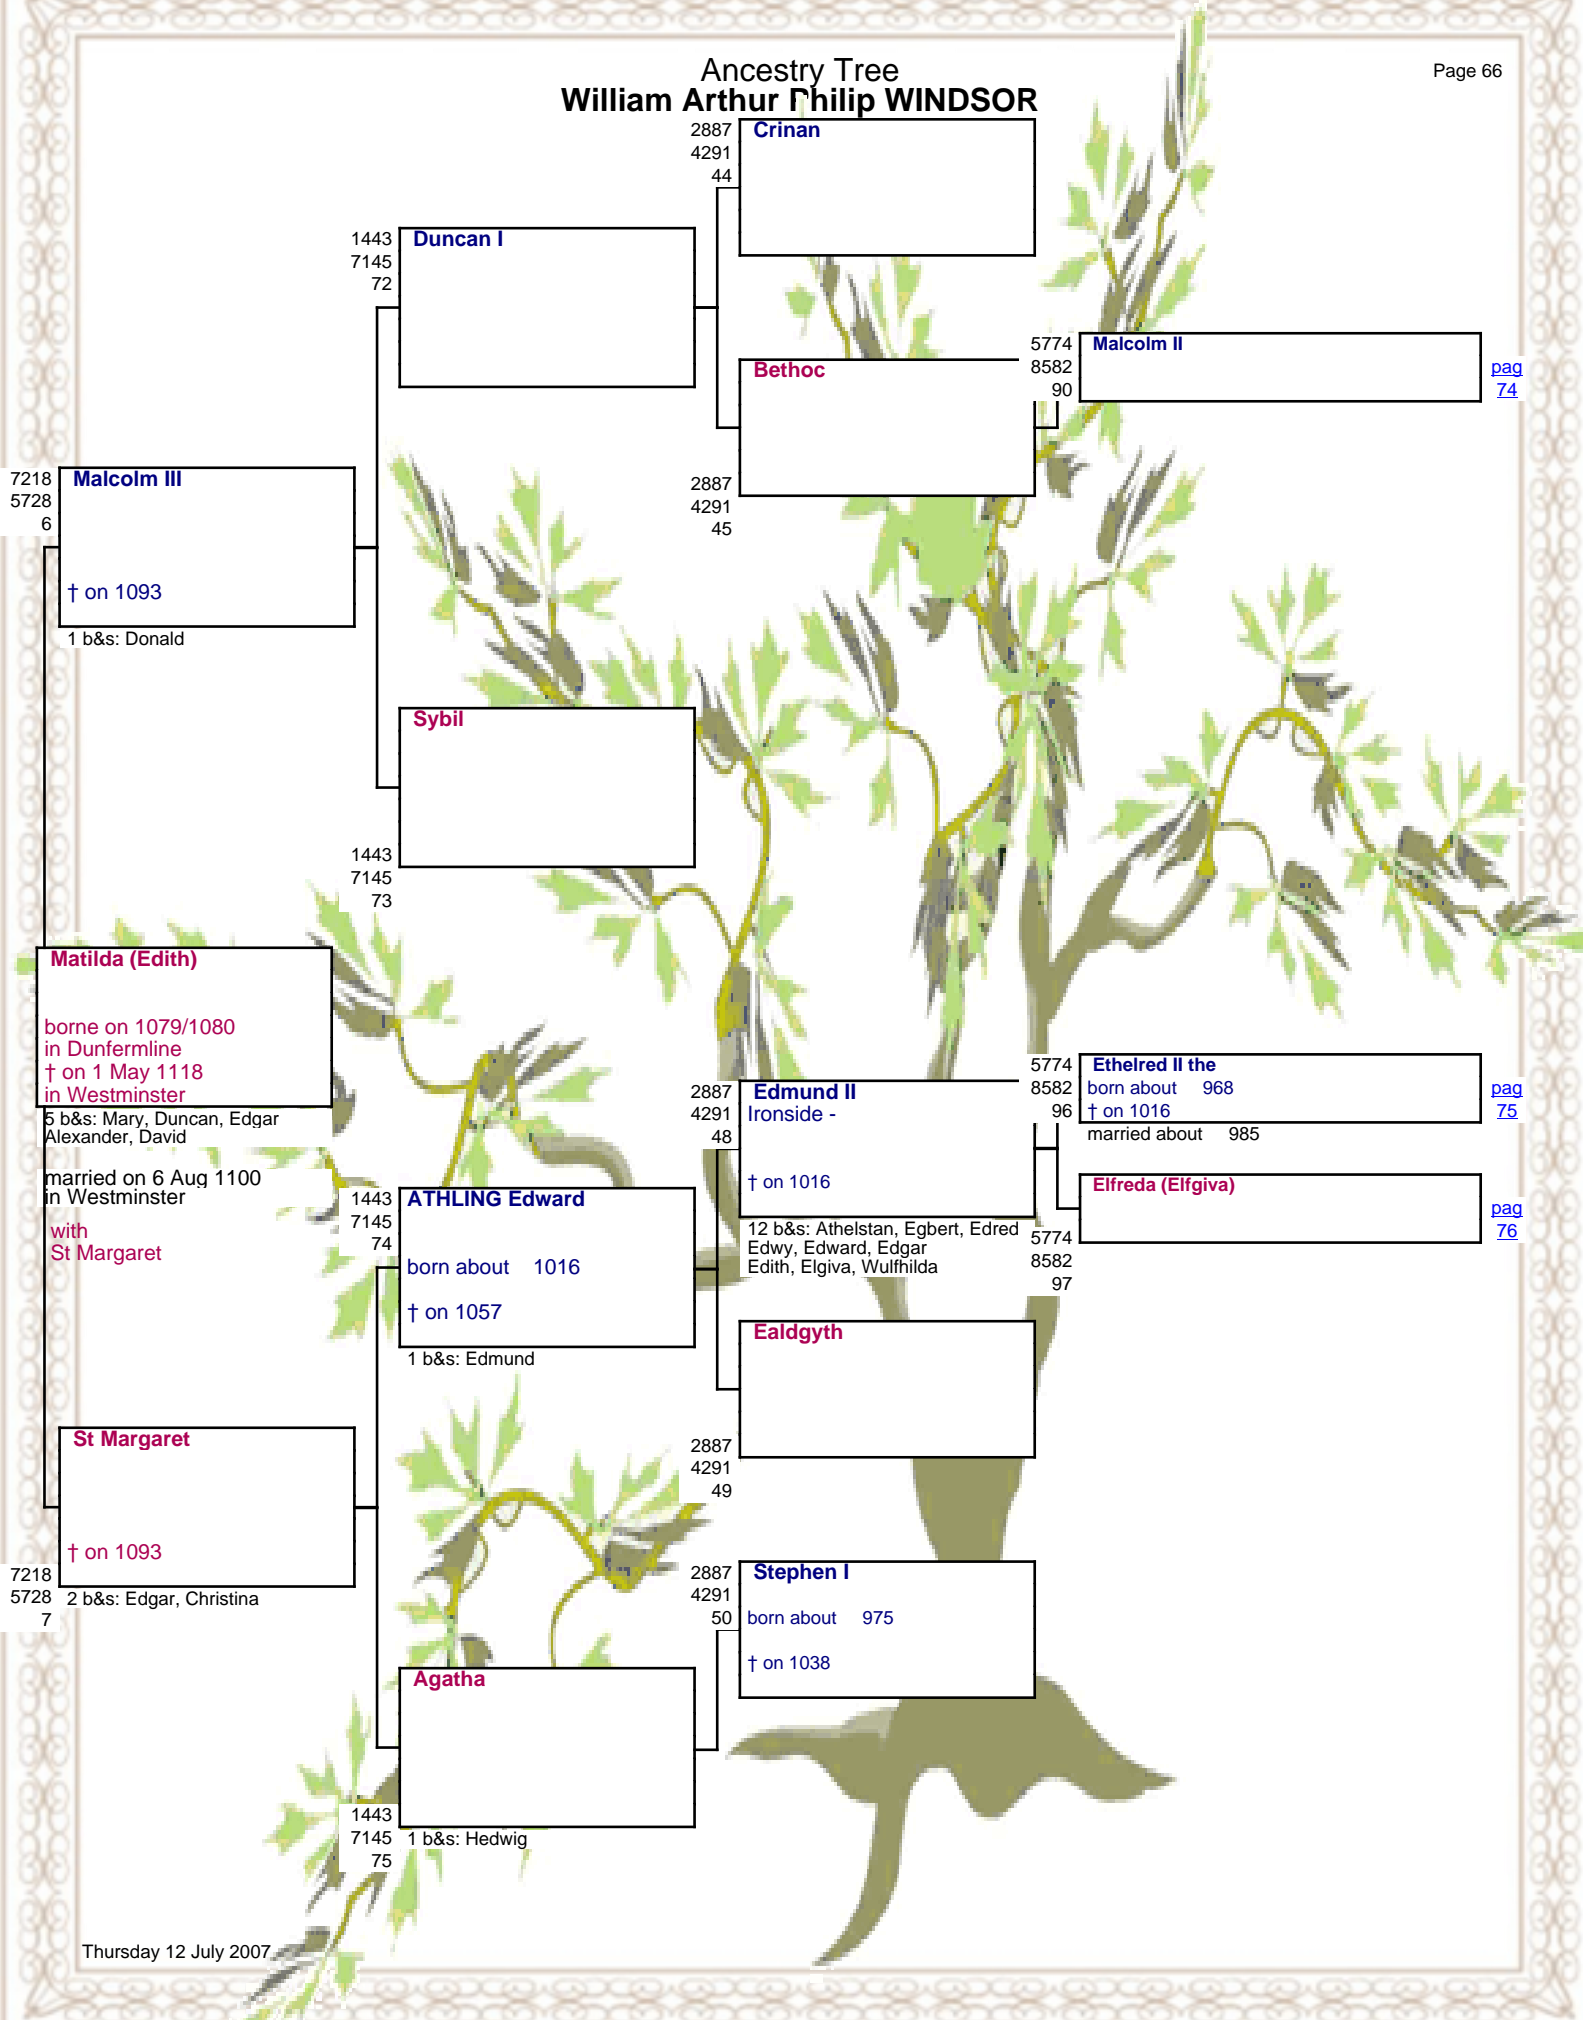

Ancestry Tree William Arthur Philip WINDSOR

2887 **Crinan**
4291
44

1443 **Duncan I**
7145
72

Bethoc
2887
4291
45

5774 **Malcolm II**
8582
90

[pag 74](#)

7218 **Malcolm III**
5728
6
† on 1093
1 b&s: Donald

Sybil
1443
7145
73

Matilda (Edith)
borne on 1079/1080
in Dunfermline
† on 1 May 1118
in Westminster
5 b&s: Mary, Duncan, Edgar
Alexander, David

married on 6 Aug 1100
in Westminster
with
St Margaret

St Margaret
† on 1093
2 b&s: Edgar, Christina
7

ATHLING Edward
1443
7145
74
born about 1016
† on 1057
1 b&s: Edmund

2887 **Edmund II**
4291 **Ironsides** -
48
† on 1016

12 b&s: Athelstan, Egbert, Edred
Edwy, Edward, Edgar
Edith, Elgiva, Wulfhilda

Ealdgyth
2887
4291
49

5774 **Ethelred II the**
8582 **Unready**
96
† on 1016
married about 985

[pag 75](#)

Elfreda (Elfgiva)
5774
8582
97

[pag 76](#)

2887 **Stephen I**
4291
50
born about 975
† on 1038

Agatha
1443
7145
75
1 b&s: Hedwig