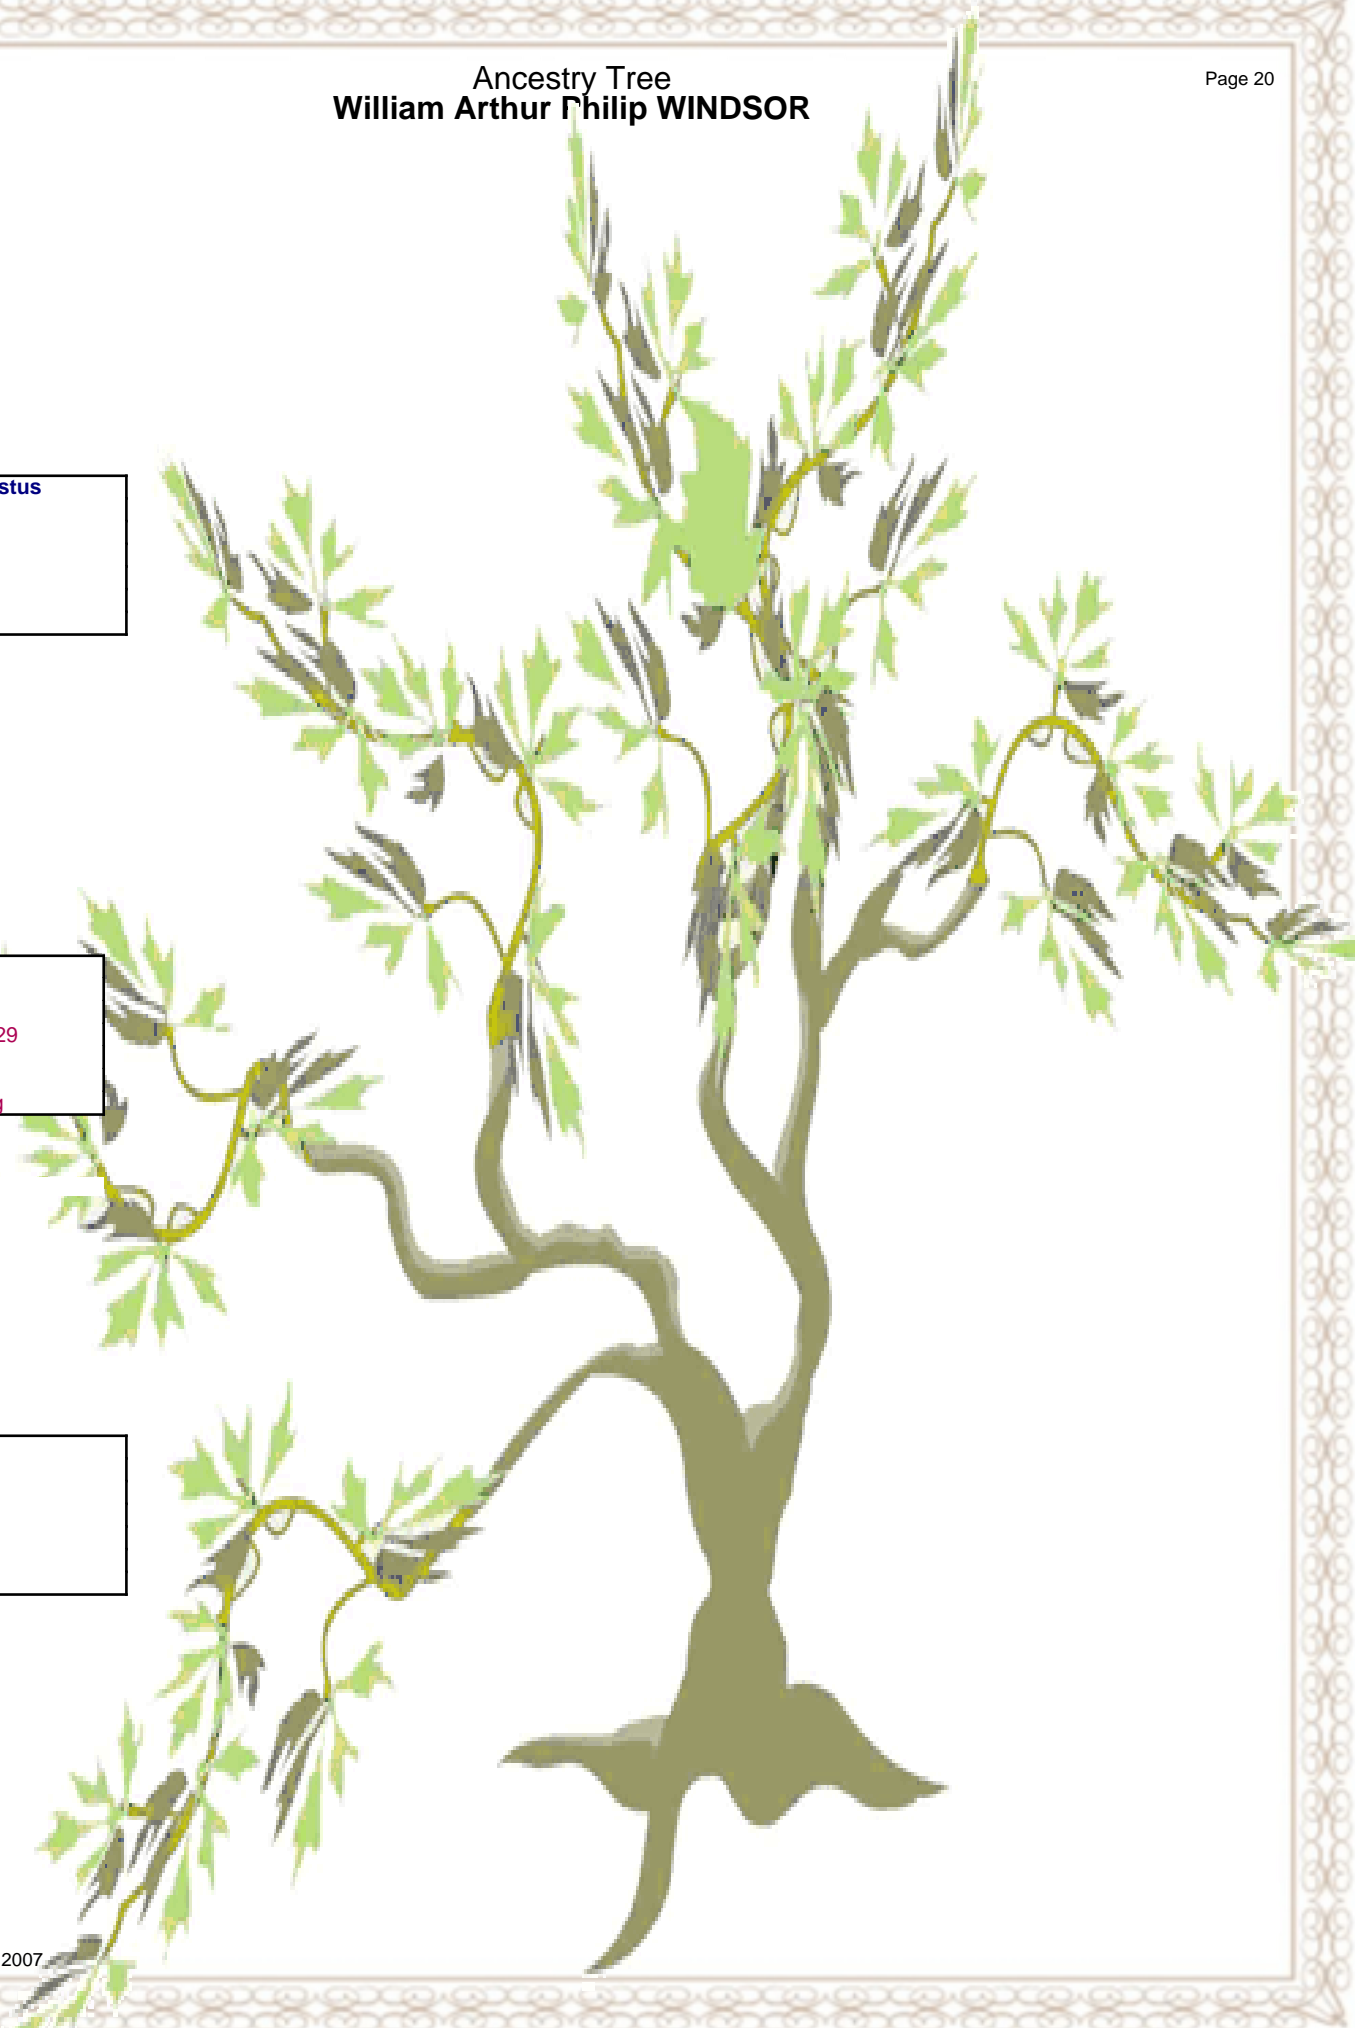

Ancestry Tree
William Arthur Philip WINDSOR

546 **Christian Augustus**
born on 1690
† on 1747

Catherine II
borne on 2 May 1729
in Szczecin
† on 17 Nov 1796
in Saint Petersburg

married on 1745

with
Joanna

Joanna
borne on 1712
† on 1760

547