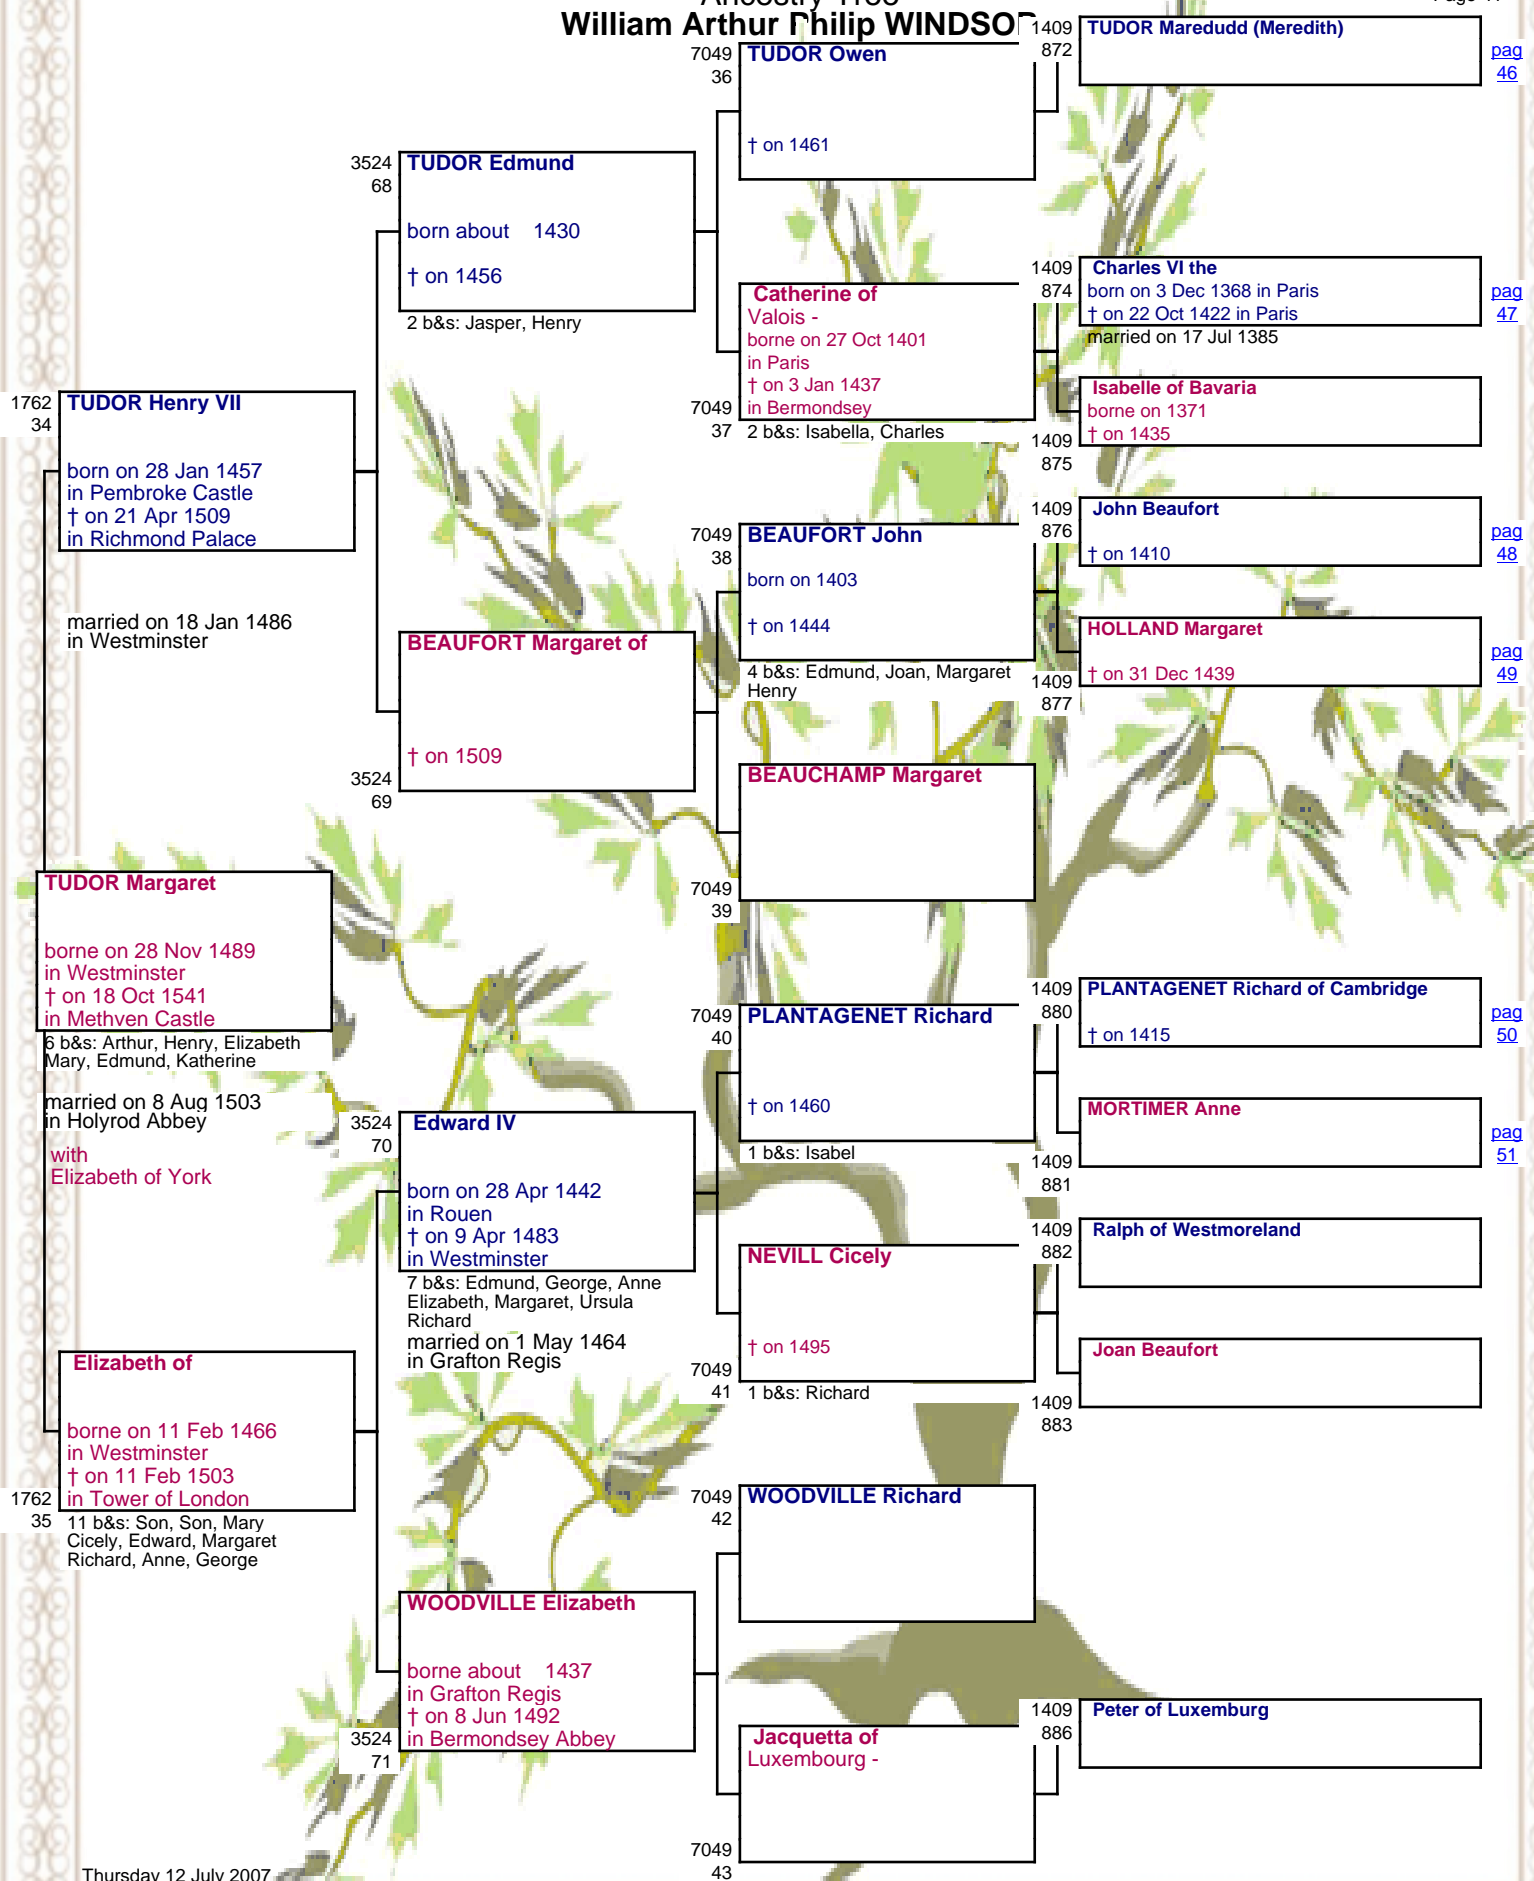

Ancestry Tree
William Arthur Philip WINDSOR

1762
34
TUDOR Henry VII
born on 28 Jan 1457
in Pembroke Castle
† on 21 Apr 1509
in Richmond Palace

3524
68
TUDOR Edmund
born about 1430
† on 1456
2 b&s: Jasper, Henry

7049
36
TUDOR Owen
† on 1461

1409
872
TUDOR Maredudd (Meredith)

[pag 46](#)

7049
37
Catherine of Valois - borne on 27 Oct 1401 in Paris
† on 3 Jan 1437
in Bermondsey
2 b&s: Isabella, Charles

1409
874
Charles VI the
born on 3 Dec 1368 in Paris
† on 22 Oct 1422 in Paris
married on 17 Jul 1385

[pag 47](#)

1409
875
Isabelle of Bavaria
borne on 1371
† on 1435

married on 18 Jan 1486
in Westminster

3524
69
BEAUFORT Margaret of
† on 1509

7049
38
BEAUFORT John
born on 1403
† on 1444
4 b&s: Edmund, Joan, Margaret Henry

1409
876
John Beaufort
† on 1410

[pag 48](#)

1409
877
HOLLAND Margaret
† on 31 Dec 1439

[pag 49](#)

TUDOR Margaret
borne on 28 Nov 1489
in Westminster
† on 18 Oct 1541
in Methven Castle
6 b&s: Arthur, Henry, Elizabeth Mary, Edmund, Katherine

3524
70
Edward IV
born on 28 Apr 1442
in Rouen
† on 9 Apr 1483
in Westminster
7 b&s: Edmund, George, Anne Elizabeth, Margaret, Ursula Richard
married on 1 May 1464
in Grafton Regis

7049
39
BEAUCHAMP Margaret

1409
880
PLANTAGENET Richard of Cambridge
† on 1415

[pag 50](#)

married on 8 Aug 1503
in Holyrod Abbey
with
Elizabeth of York

7049
40
PLANTAGENET Richard
† on 1460
1 b&s: Isabel

1409
881
MORTIMER Anne

[pag 51](#)

1762
35
Elizabeth of
borne on 11 Feb 1466
in Westminster
† on 11 Feb 1503
in Tower of London
11 b&s: Son, Son, Mary Cicely, Edward, Margaret Richard, Anne, George

7049
41
NEVILL Cicely
† on 1495
1 b&s: Richard

1409
882
Ralph of Westmoreland

1409
883
Joan Beaufort

3524
71
WOODVILLE Elizabeth
borne about 1437
in Grafton Regis
† on 8 Jun 1492
in Bermondsey Abbey

7049
42
WOODVILLE Richard

1409
886
Peter of Luxemburg

7049
43
Jacquetta of Luxembourg -