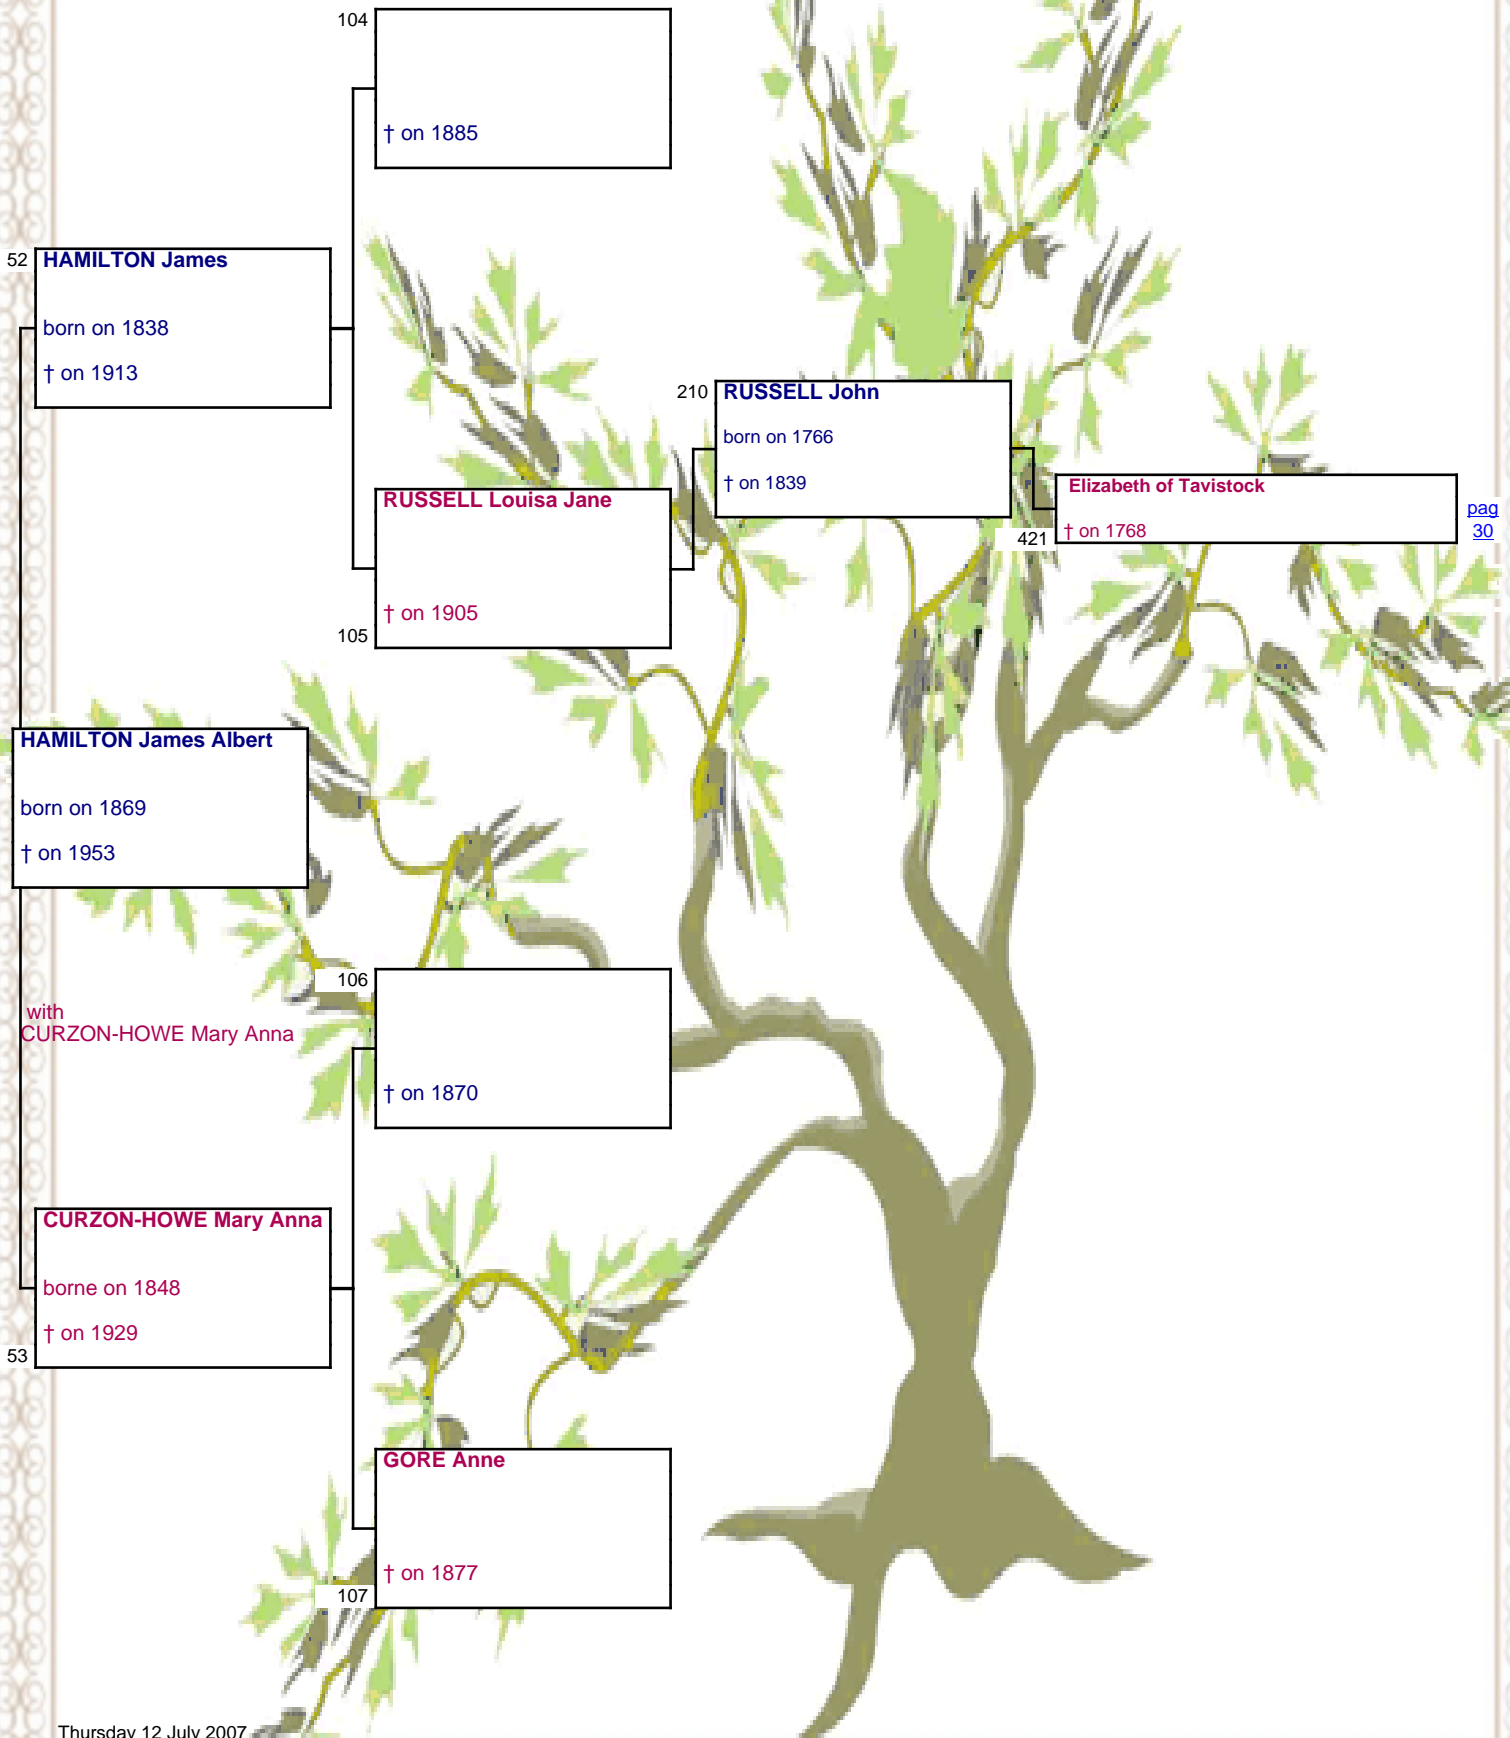

103

Ancestry Tree William Arthur Philip WINDSOR

Ancestry Tree William Arthur Philip WINDSOR

Ancestry Tree William Arthur Philip WINDSOR

112 **ROCHE Edward**
† on 1855

56 **BURKE ROCHE Edmund**
born on 1815
† on 1874