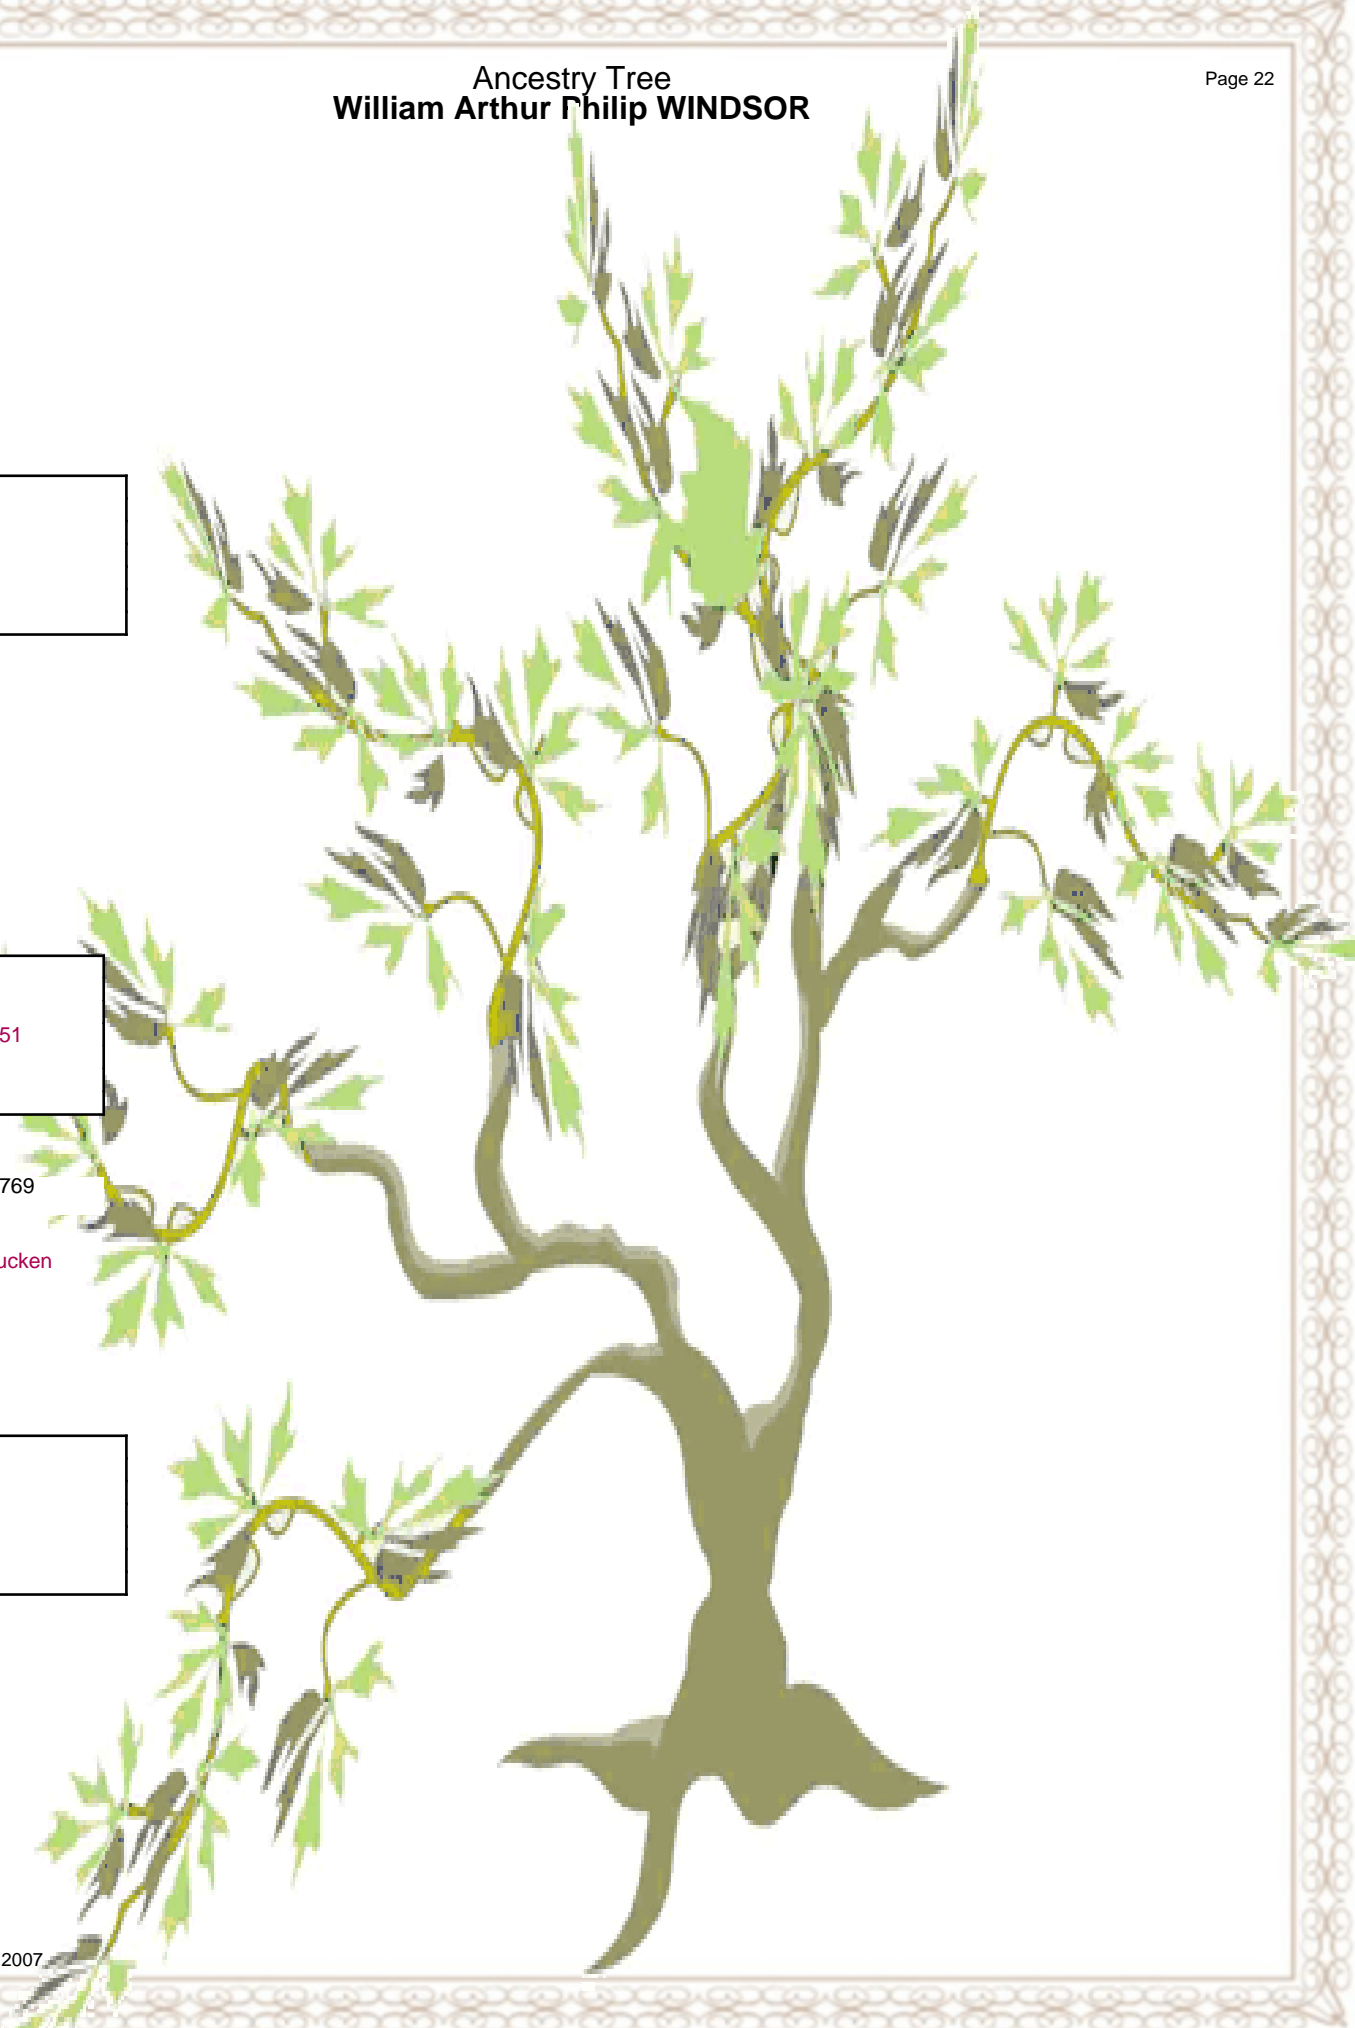

Ancestry Tree
William Arthur Philip WINDSOR

554

Ludwig IX

Frederica of
borne on 16 Oct 1751
in Prenzlau
† on 25 Feb 1805
in Berlin

married on 14 Jul 1769
in Charlottenburg
with
Caroline of Zweibrucken

Caroline of

555