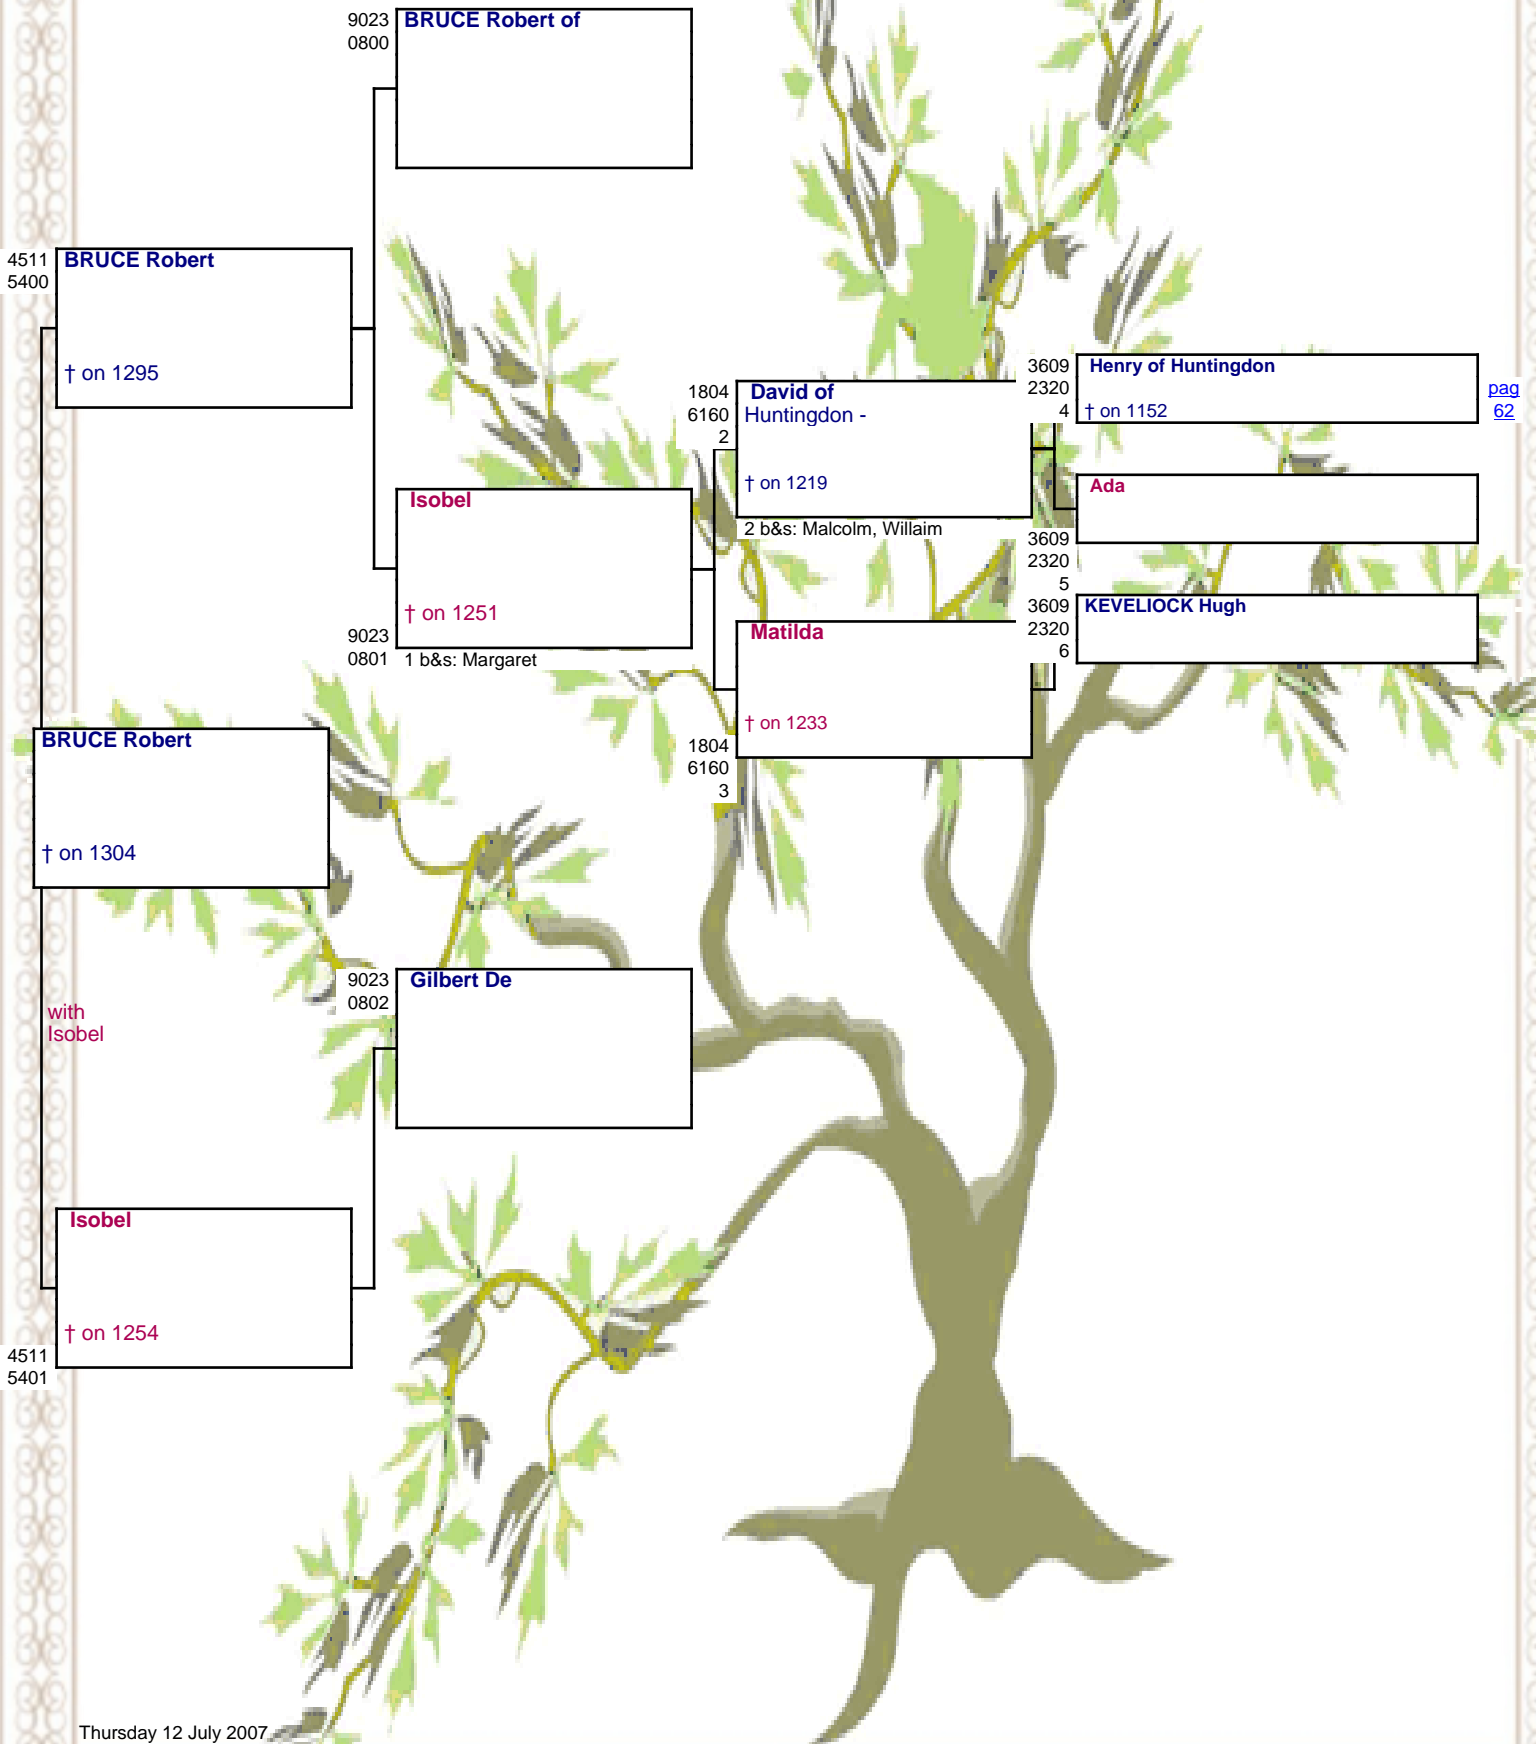

Ancestry Tree William Arthur Philip WINDSOR

pag
62