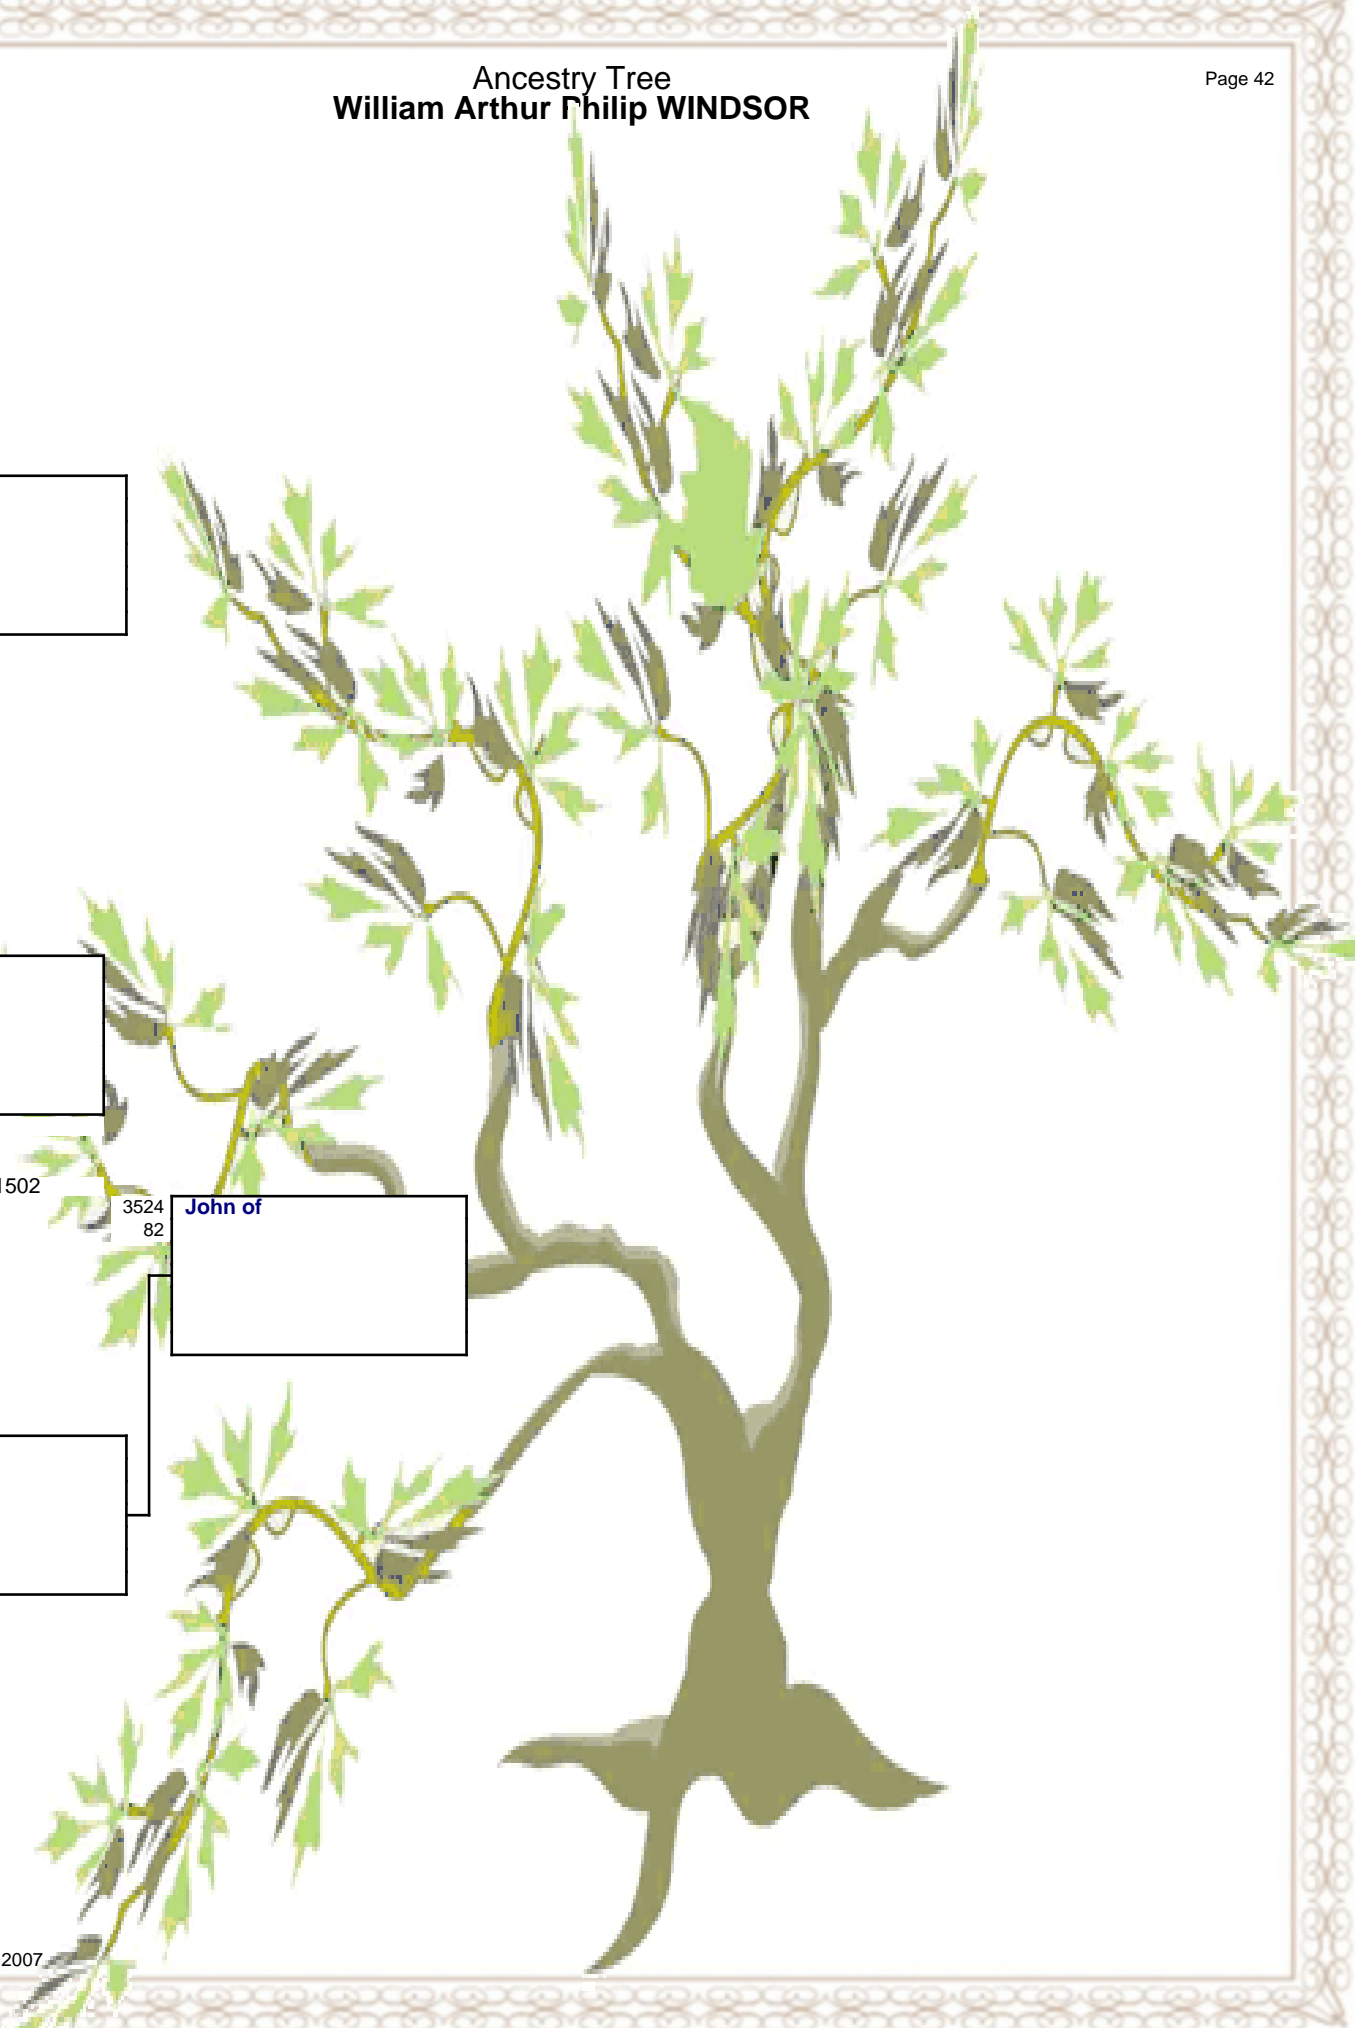

Ancestry Tree
William Arthur Philip WINDSOR

1762
40

Christian I
born on 1426
† on 1481

married on 1449

Frederick I
born on 7 Oct 1471
† on 10 Apr 1533
in Gottorp
2 b&s: John, Margaret

married on 10 Apr 1502

3524
82
John of

Dorothea
borne on 1430
† on 1495

1762
41