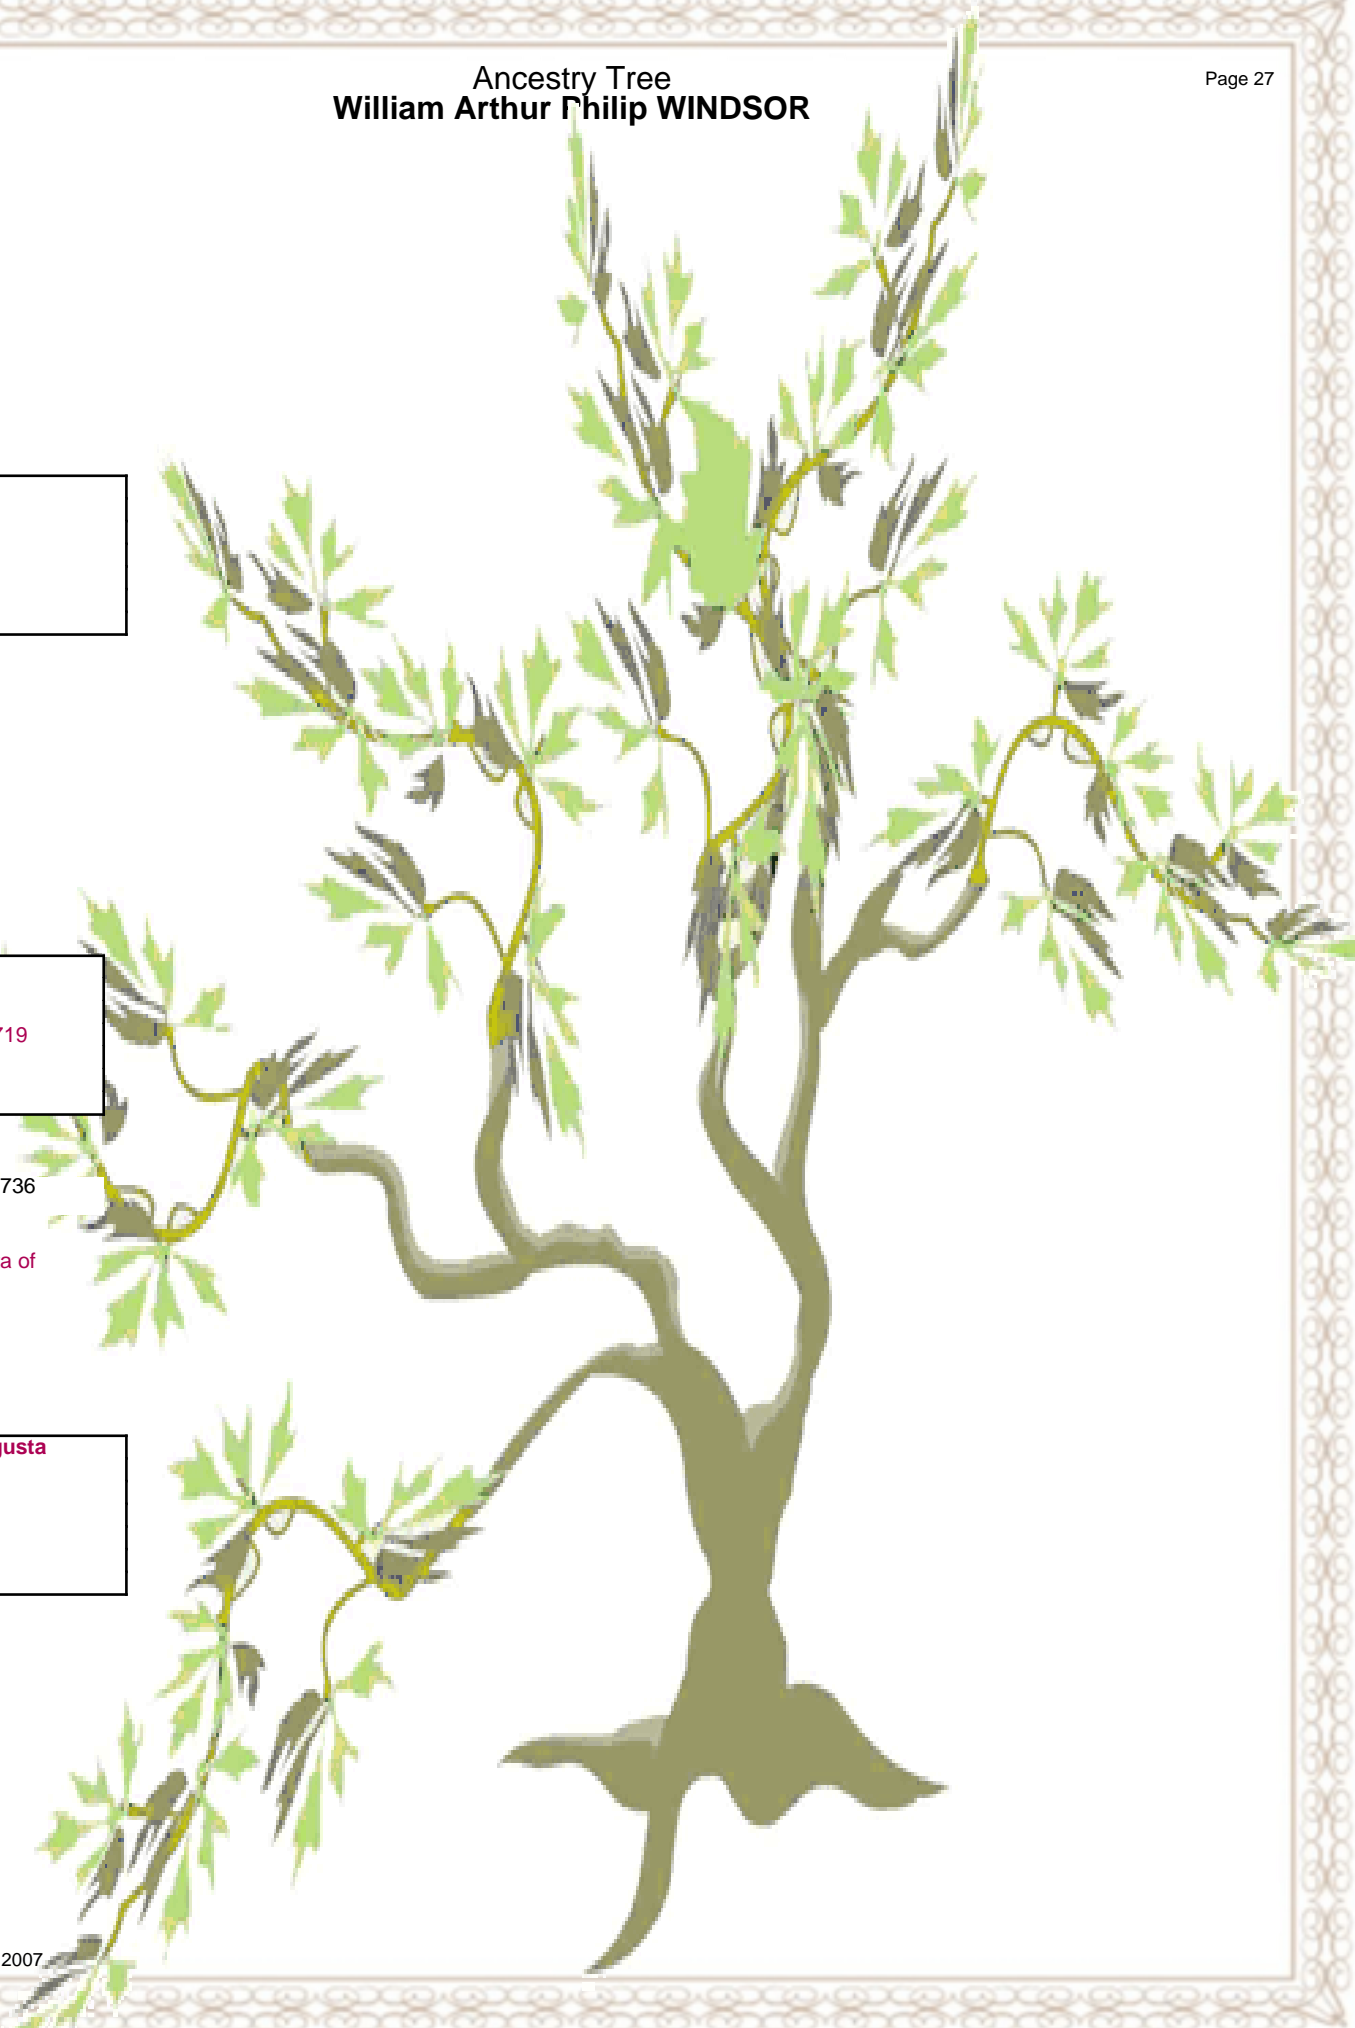

with
Magdalena Augusta of

Magdalena Augusta

691

Ancestry Tree William Arthur Philip WINDSOR

746 HILL Arthur Dungannon

1492 HILL Michael of

2984 HILL William

2985 BOYLE Eleanor