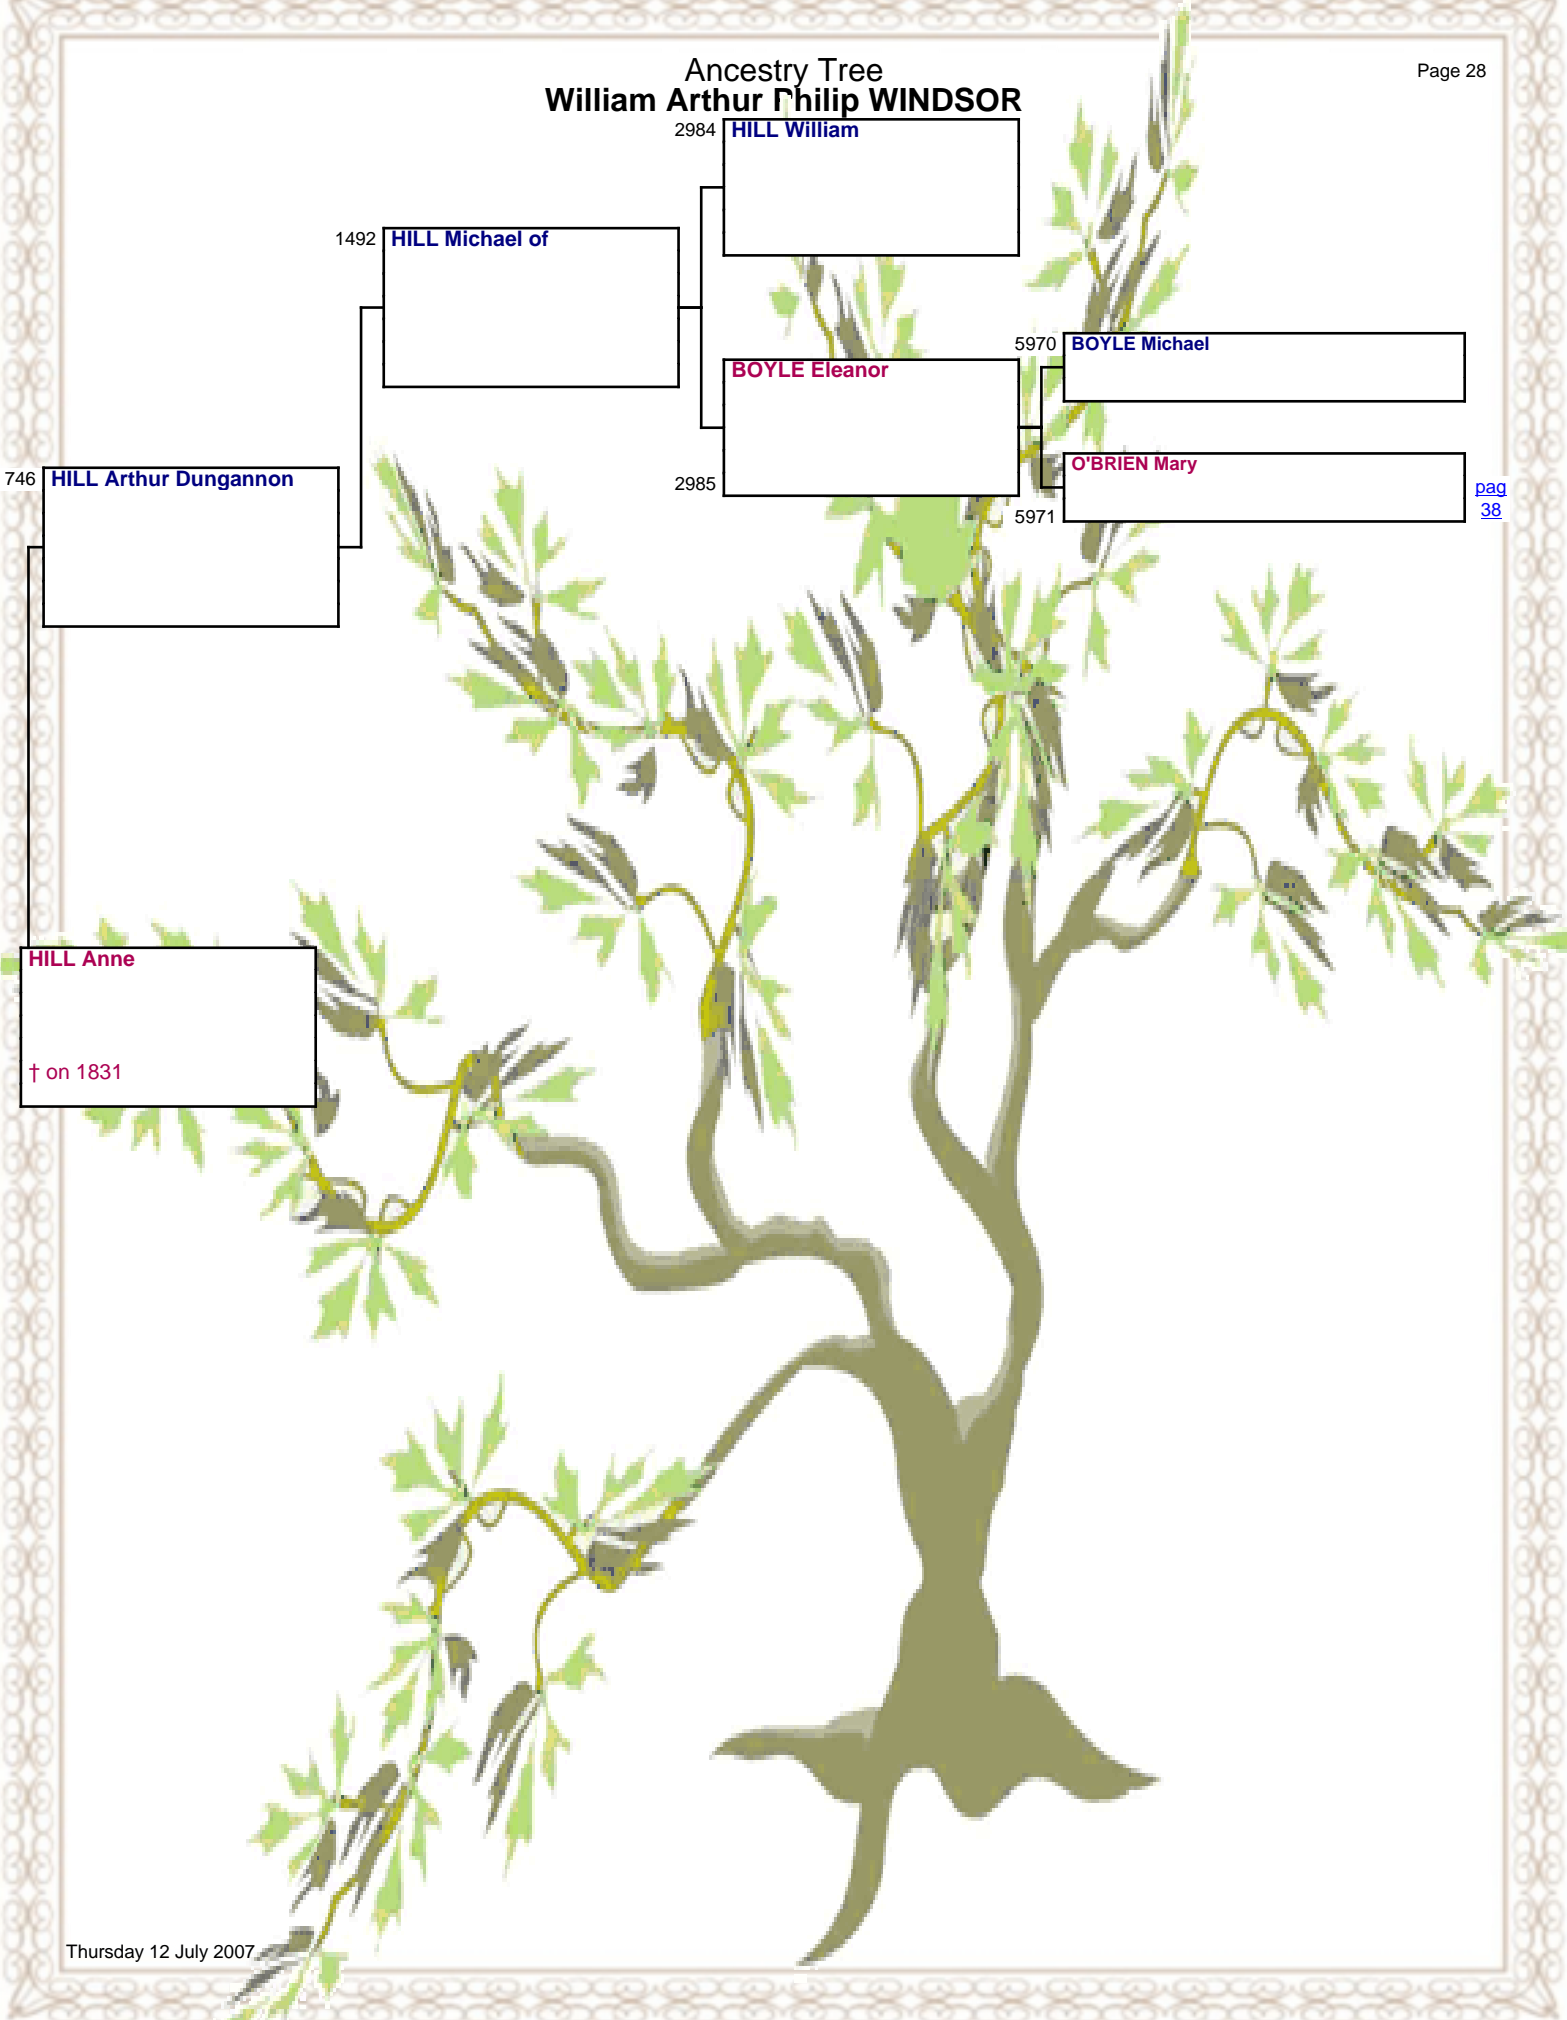

with
Magdalena Augusta of

Magdalena Augusta

691

Ancestry Tree William Arthur Philip WINDSOR

746 HILL Arthur Dungannon

1492 HILL Michael of

2984 HILL William

2985 BOYLE Eleanor