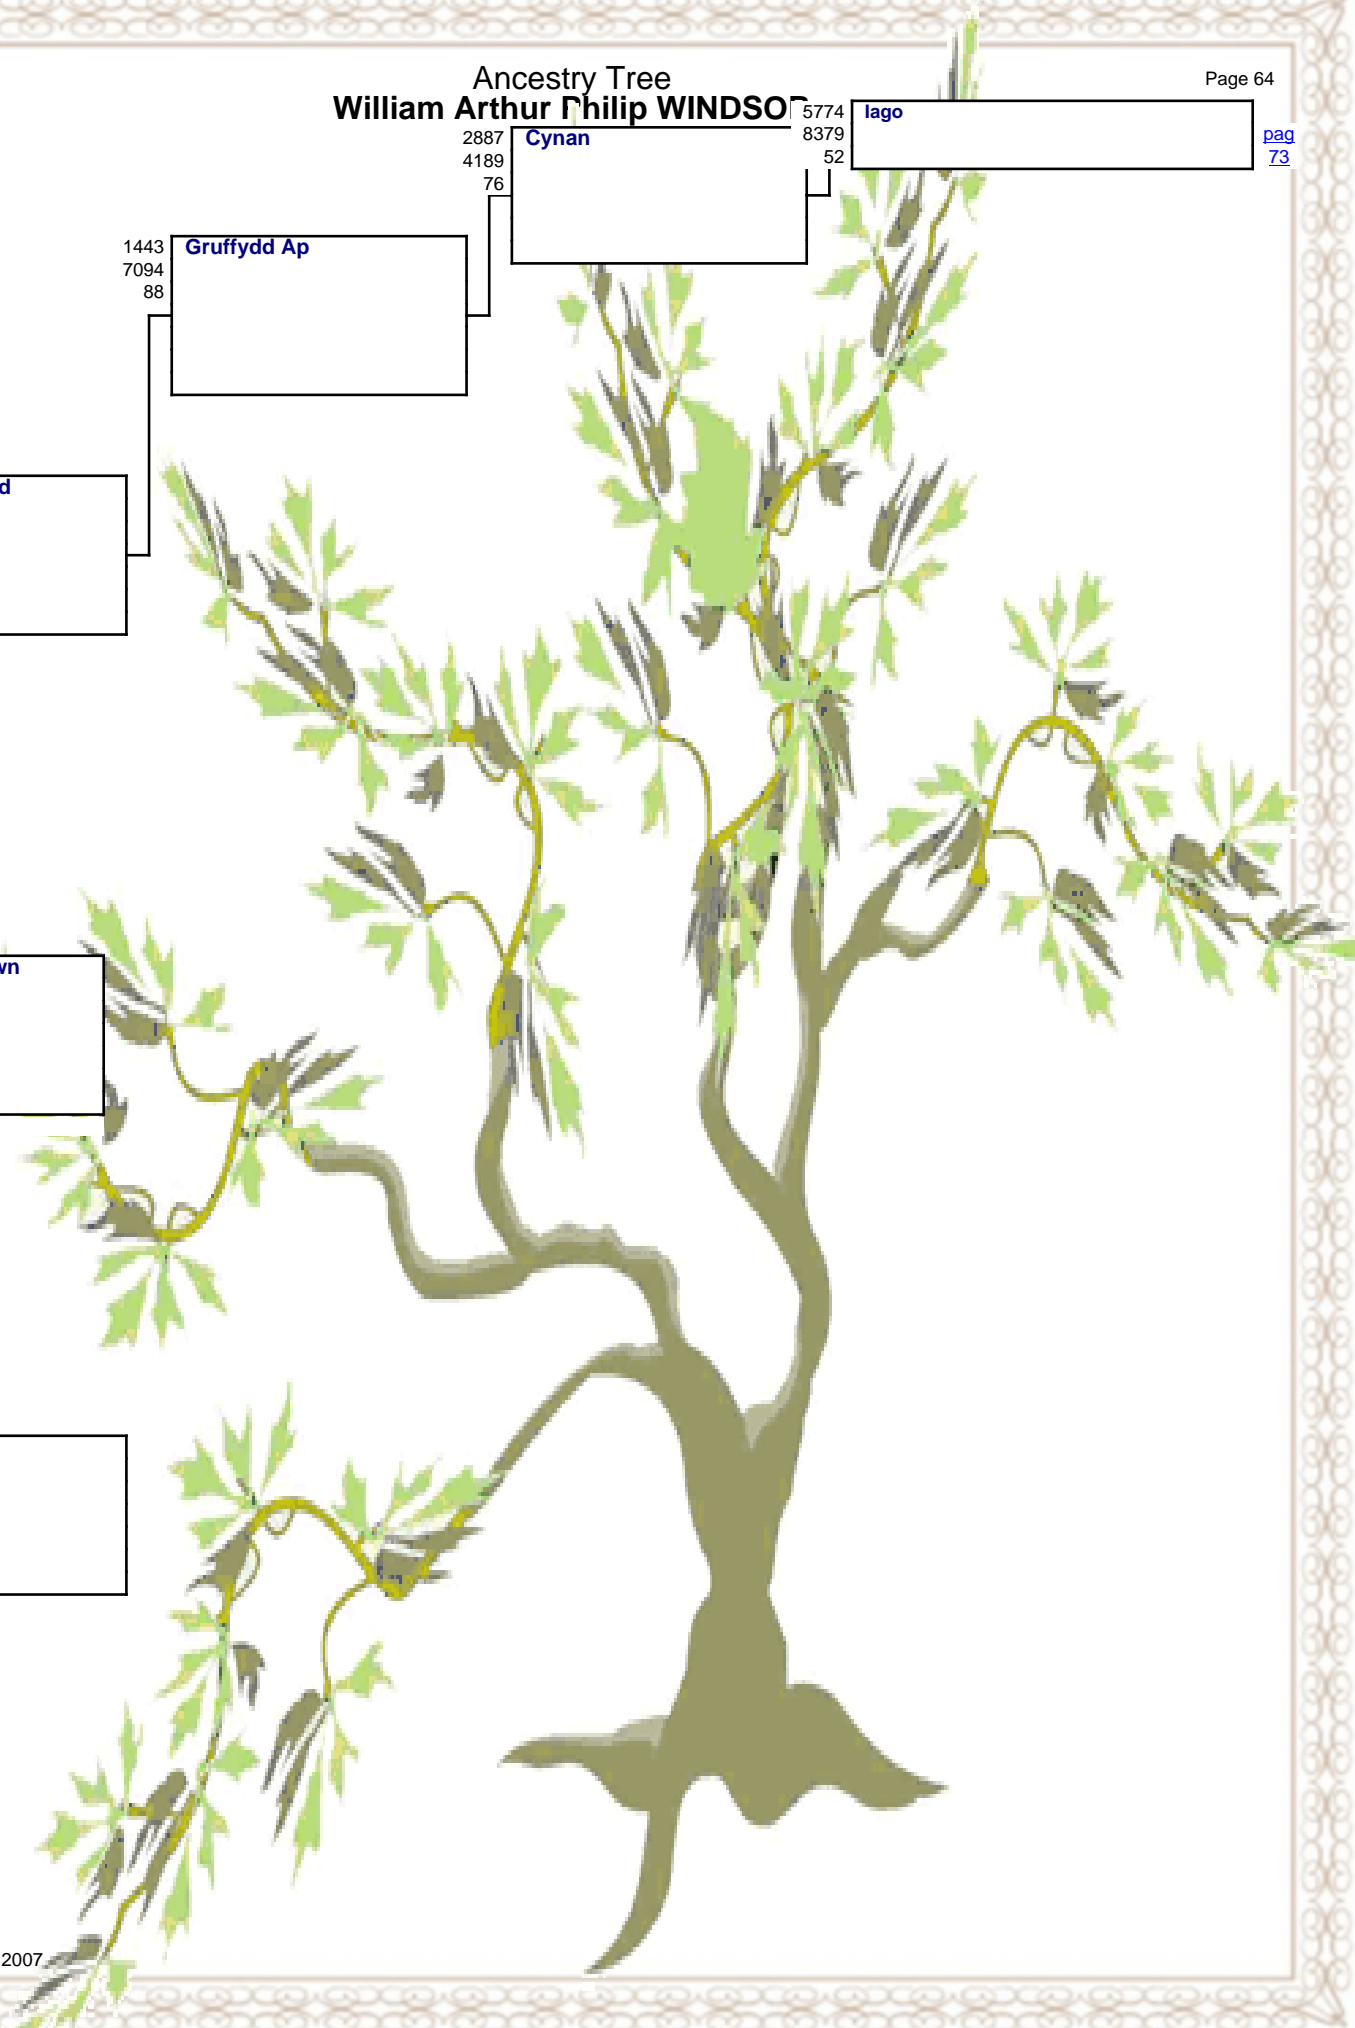

Owain Gwynedd

Iorwerth Drwyndwn

1 b&s: Dafydd

with
UNKNOWN

UNKNOWN

7218
5474
5

Ancestry Tree

William Arthur Philip WINDSON