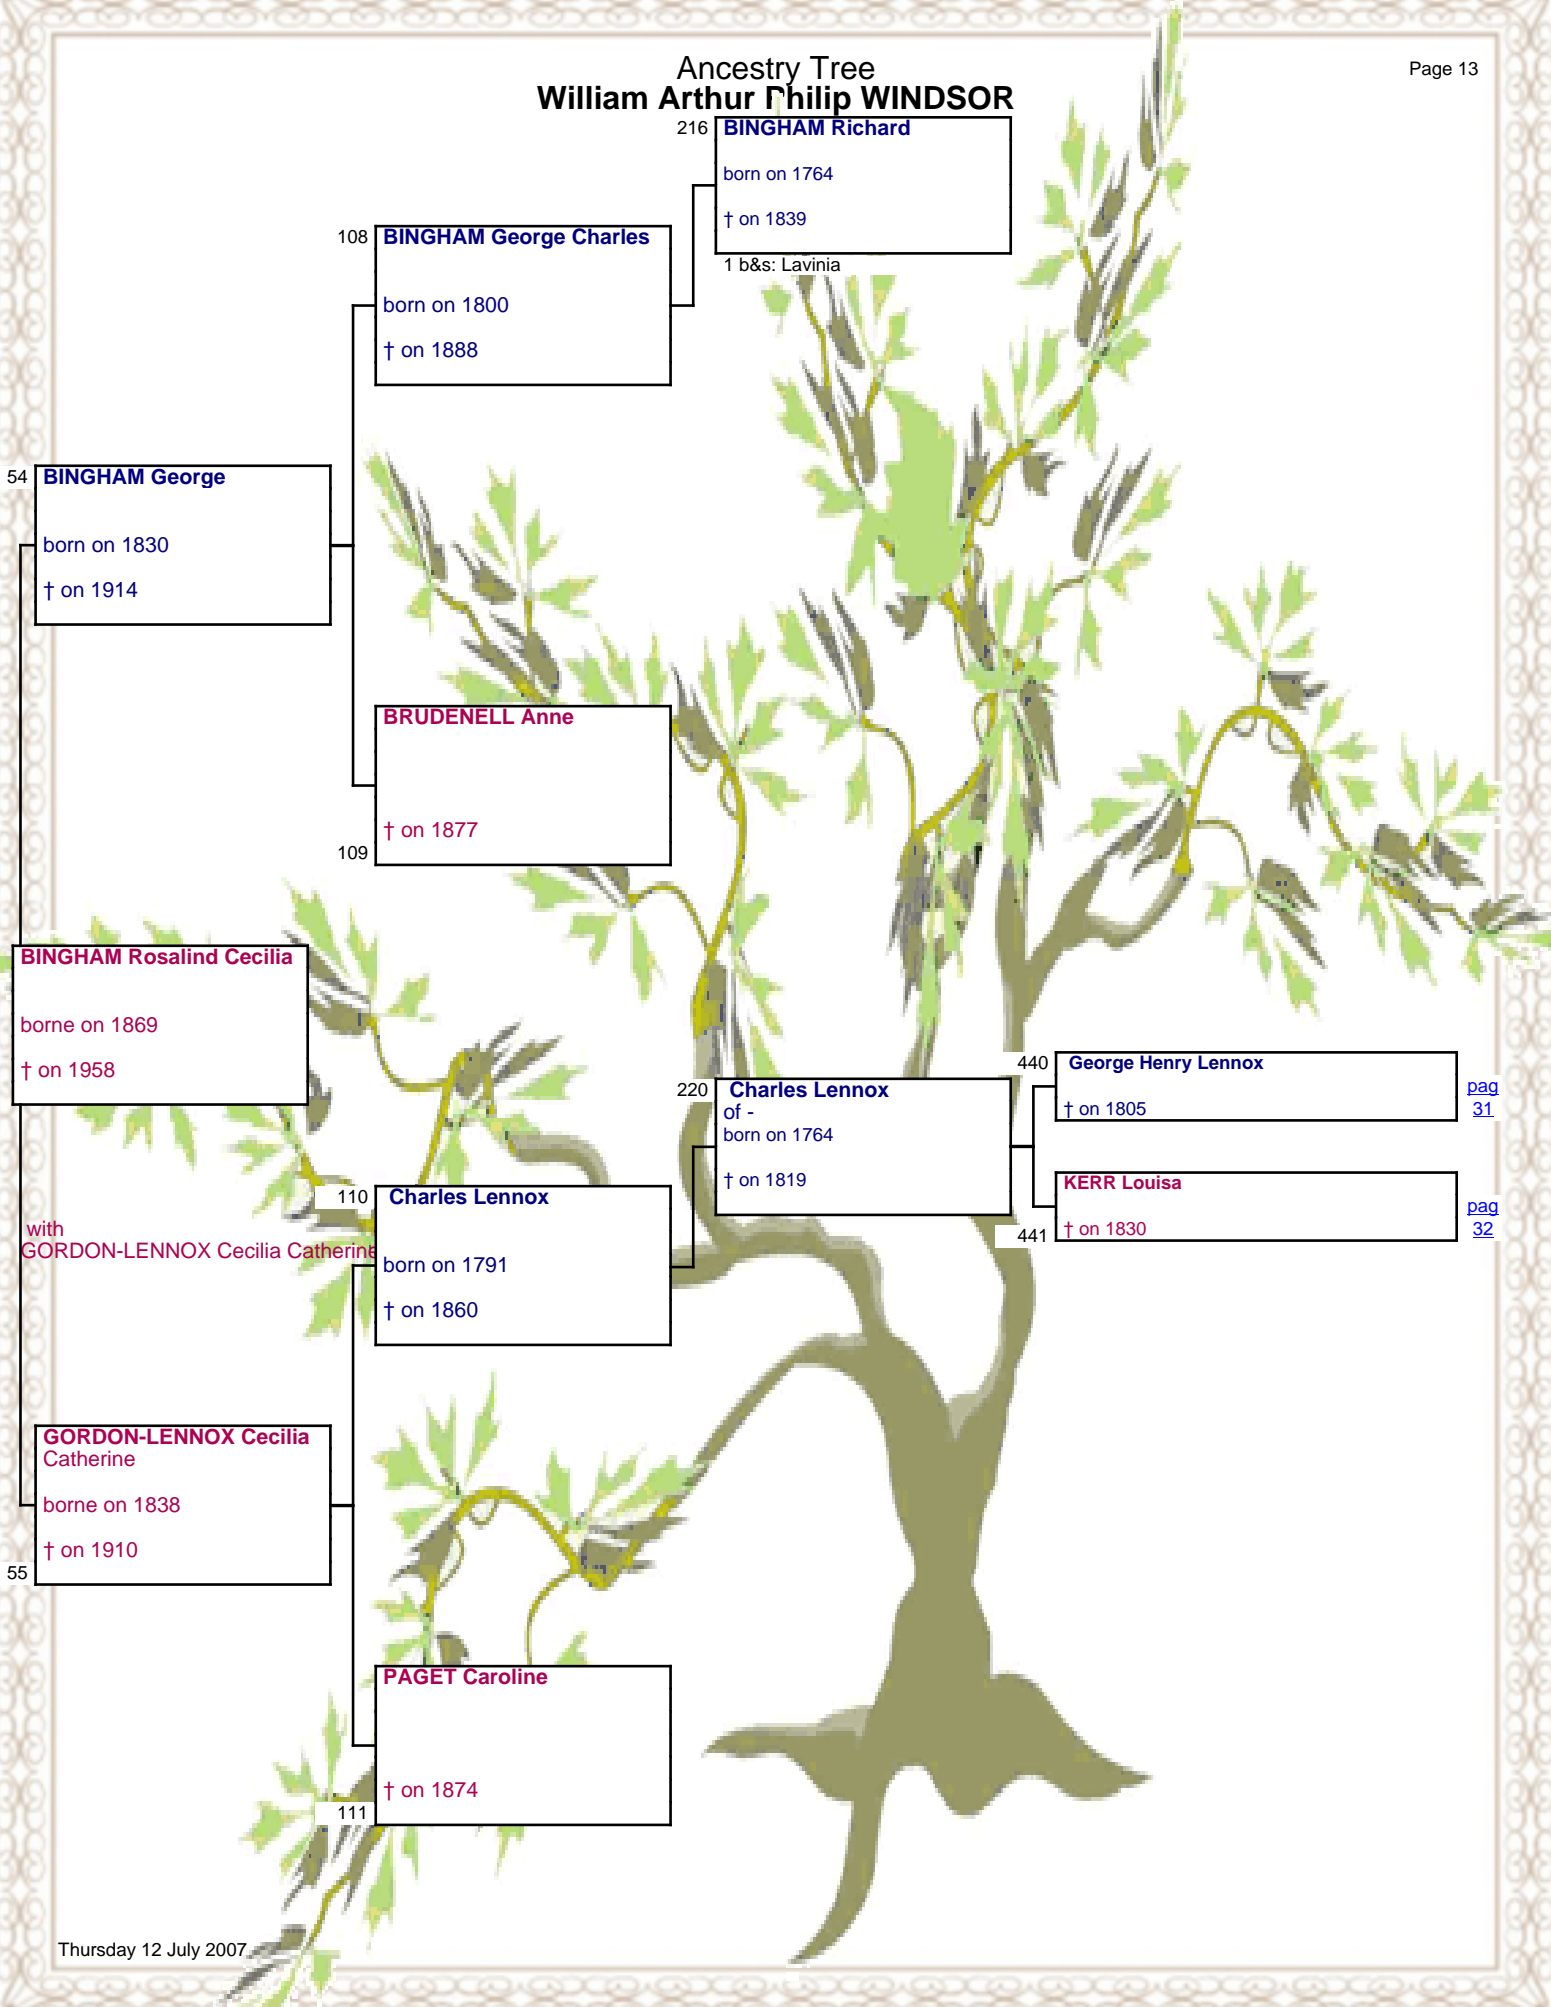

103

Ancestry Tree William Arthur Philip WINDSOR

Ancestry Tree William Arthur Philip WINDSOR

Ancestry Tree William Arthur Philip WINDSOR

112 **ROCHE Edward**
† on 1855

56 **BURKE ROCHE Edmund**
born on 1815
† on 1874