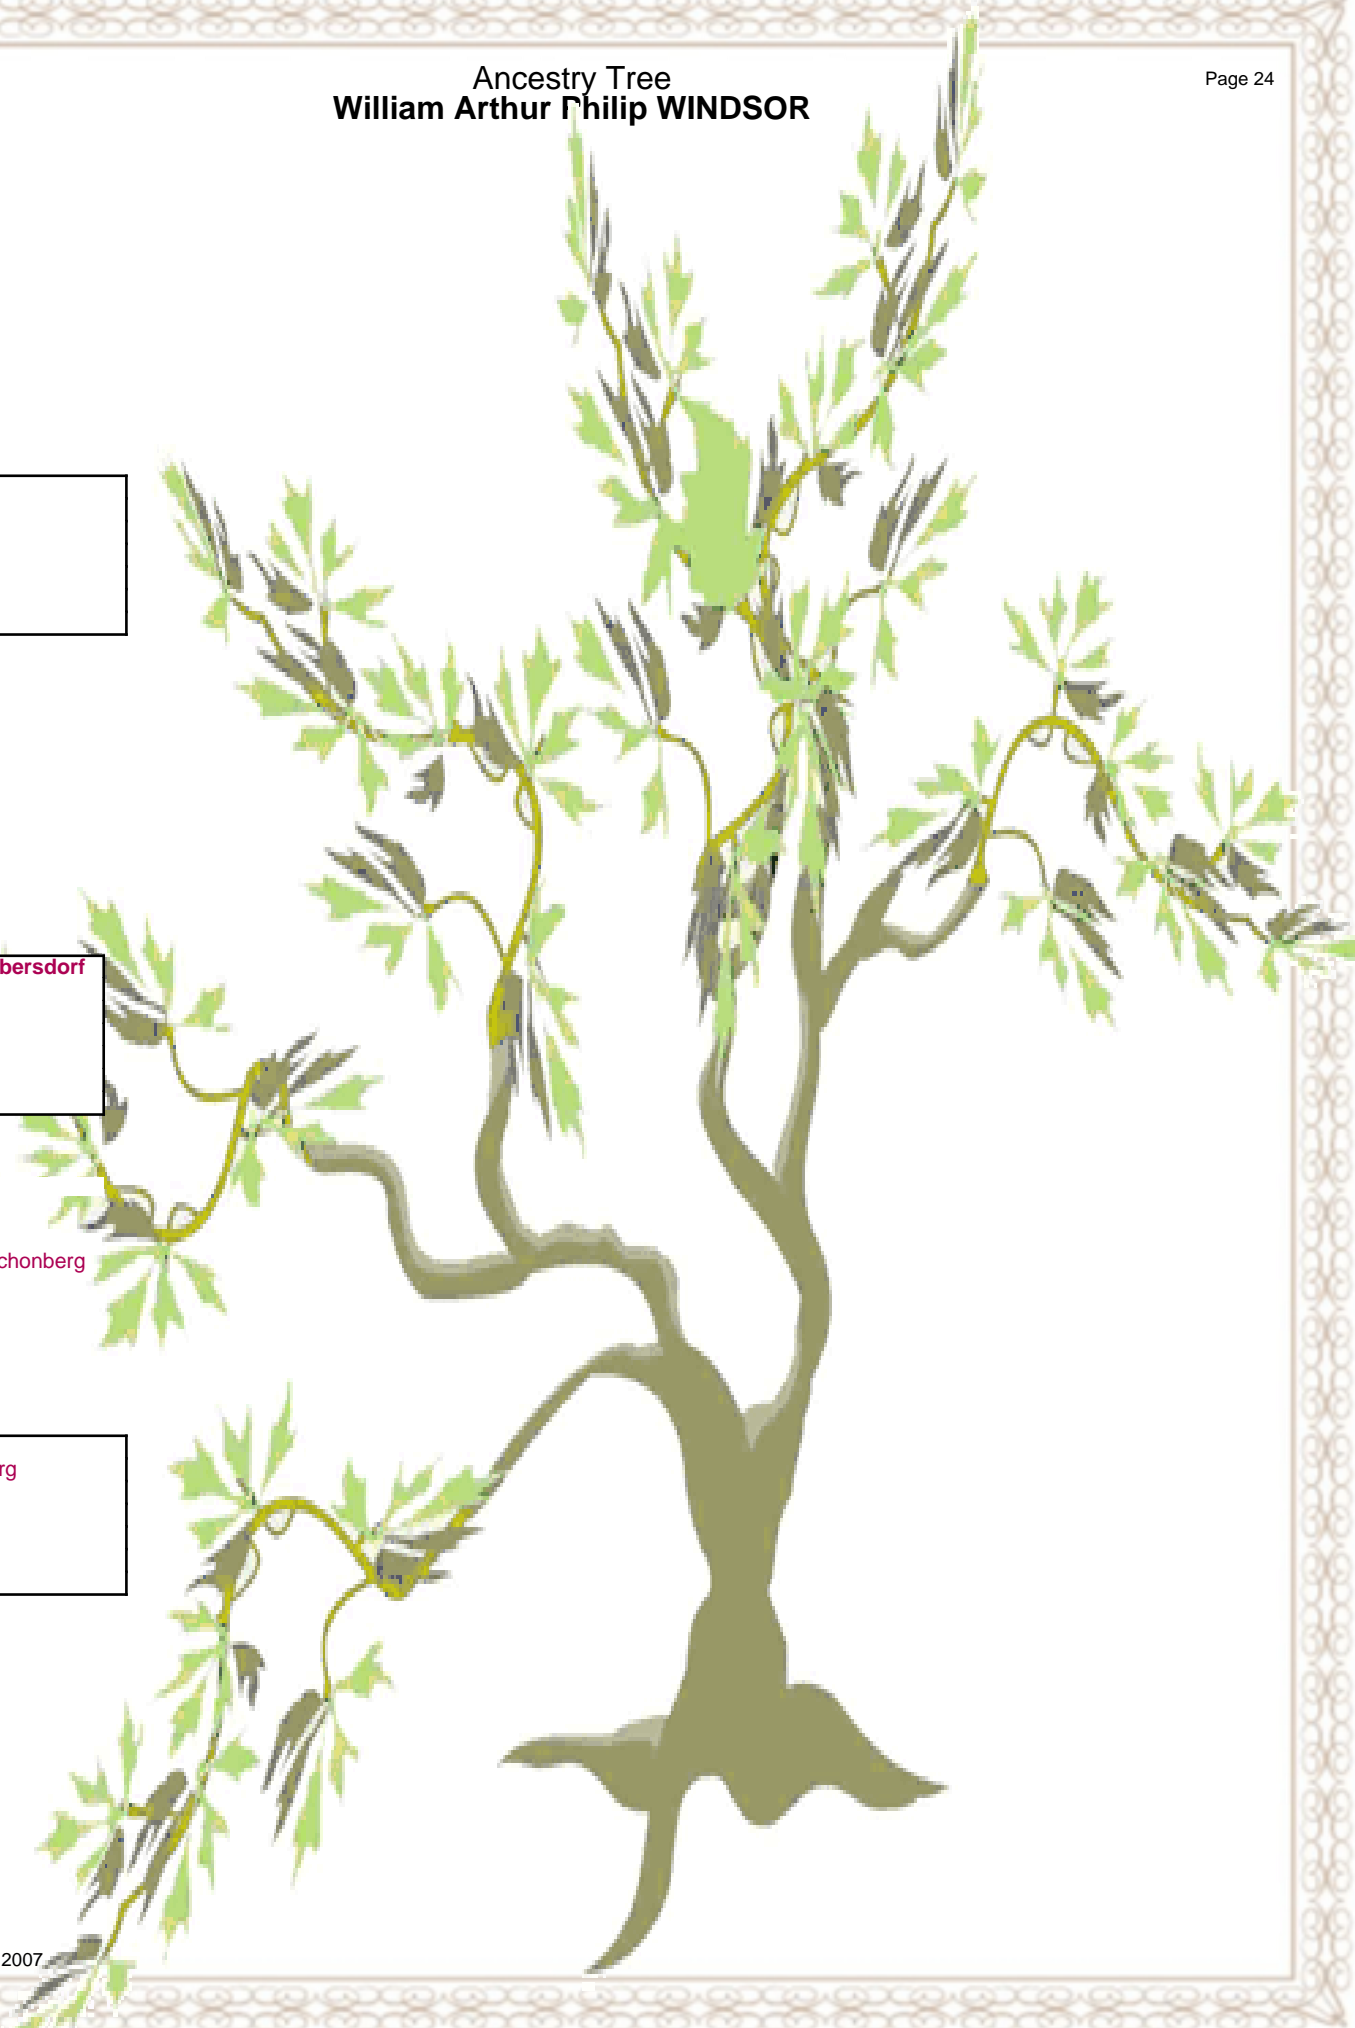

Ancestry Tree
William Arthur Philip WINDSOR

654 **Henry XXIV**
born on 1724
† on 1779

married on 1754

Augusta Reuss-Ebersdorf

borne on 1757
† on 1831

married on 1777

with
Caroline Erbach-Schonberg

Caroline
Erbach-Schonberg

borne on 1727
† on 1795

655