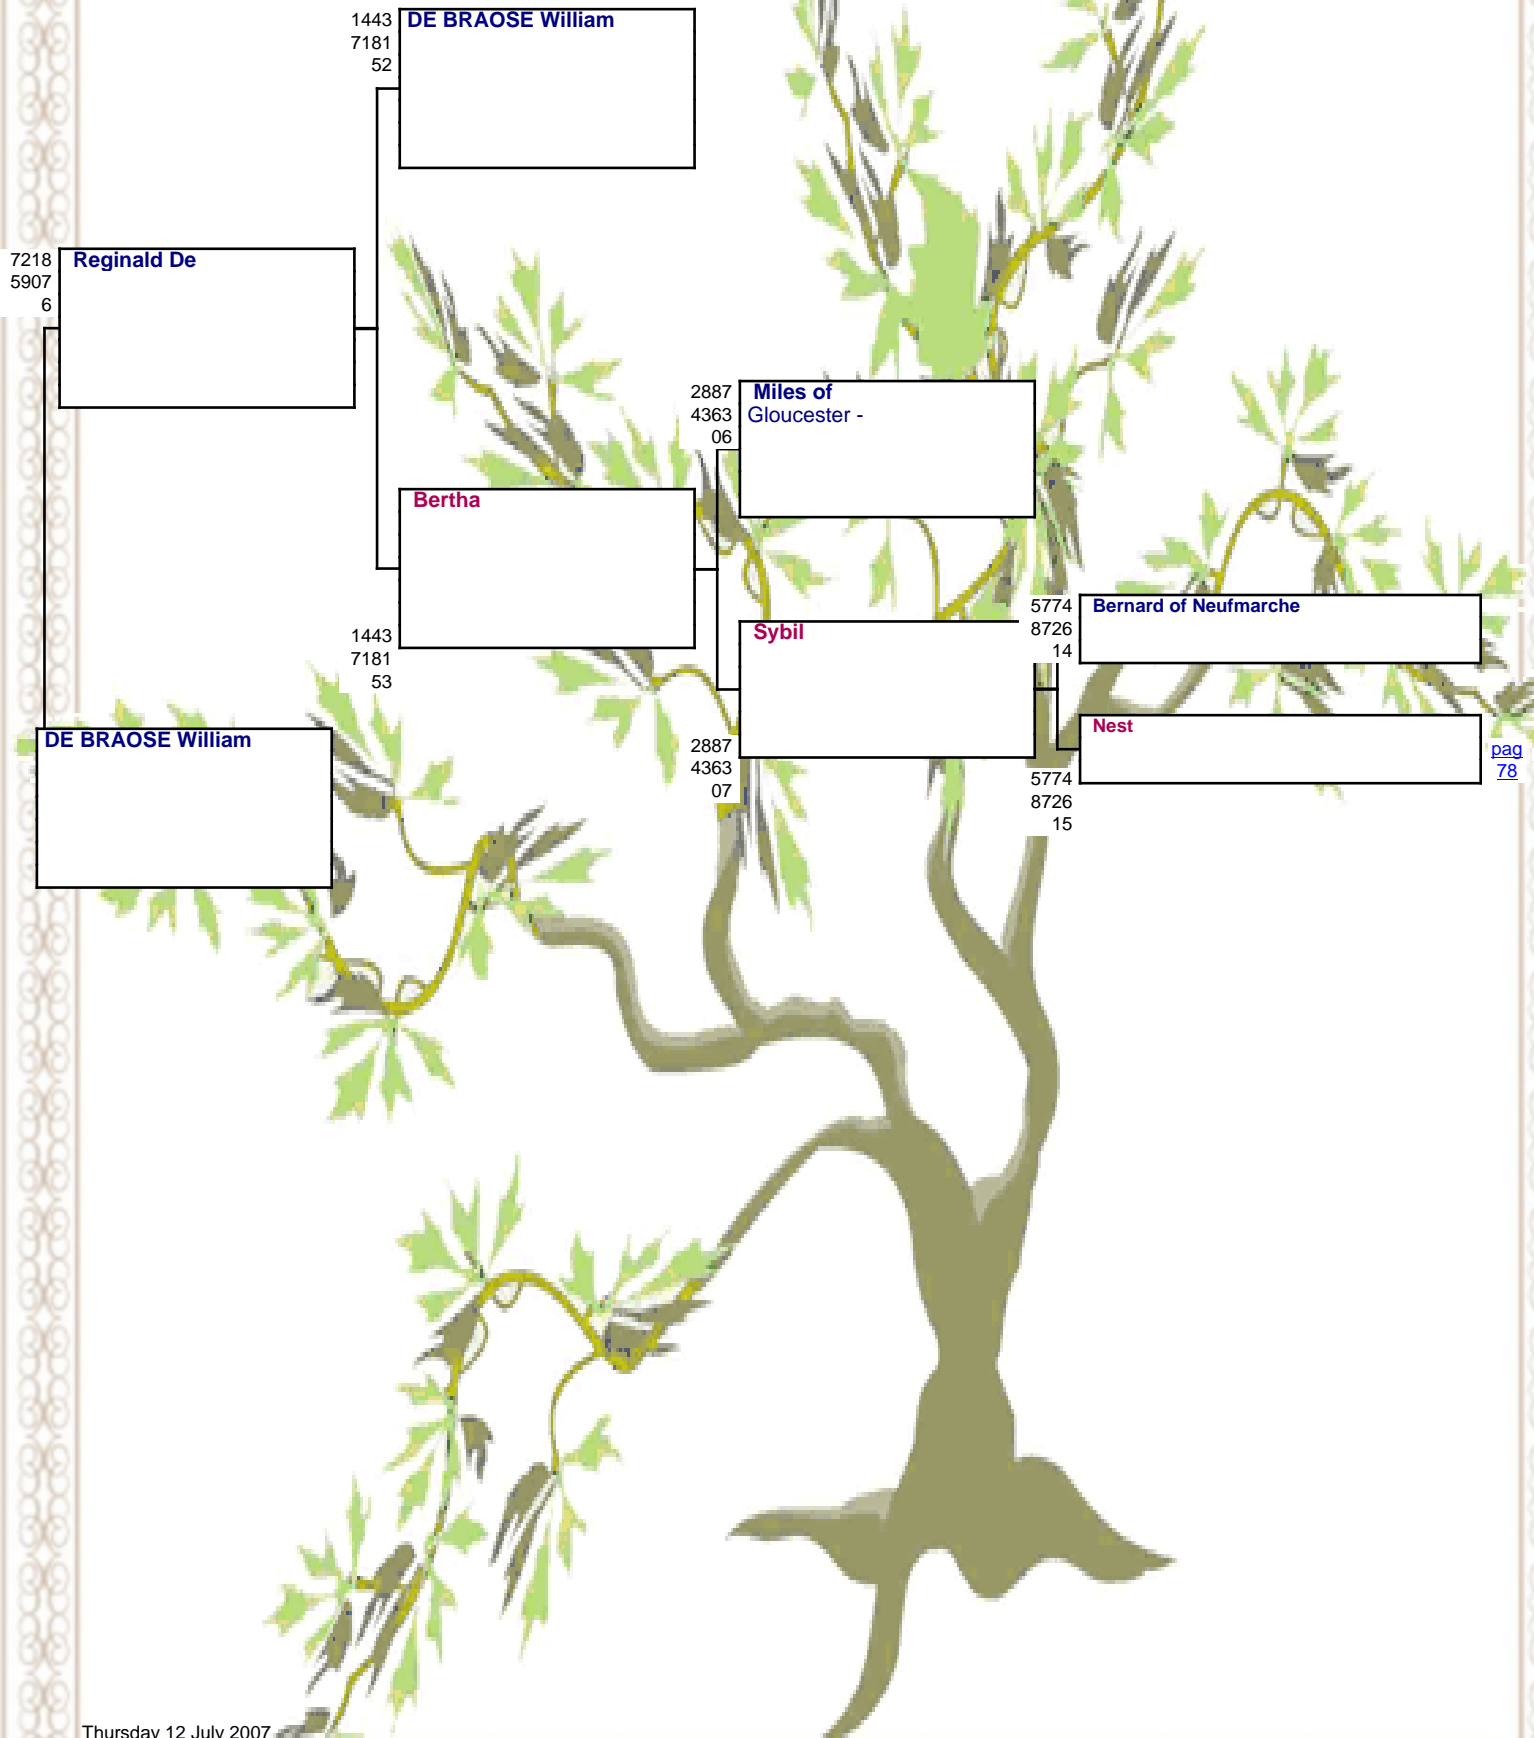

Ancestry Tree William Arthur Philip WINDSOR